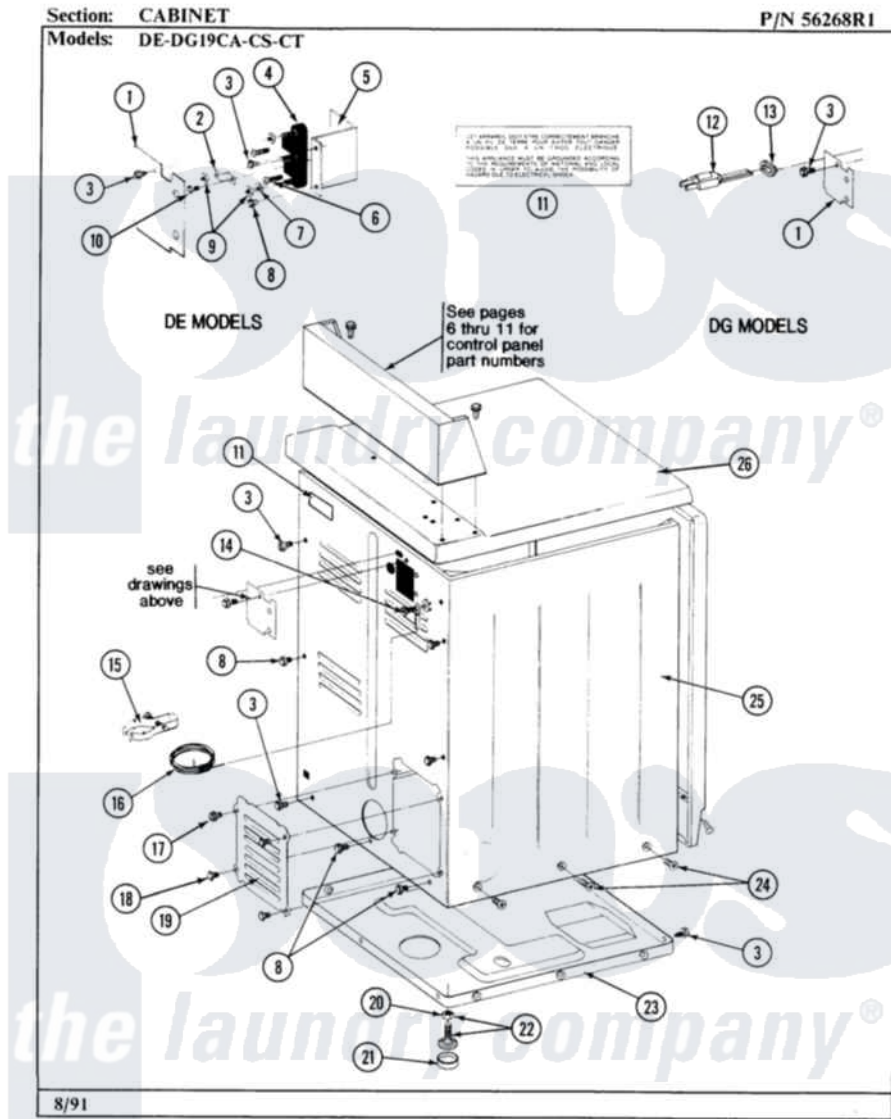

Maytag GDG31CT 02 - REAR VIEW

4

Maytag Commercial Maytag GDG31CT Dryer Parts Parts Diagram 02 - REAR VIEW
 Click on the part number to view part

Item	Original Part Number	Replaced By	Status	Part Description
001	Y052749	62739		Nut, Lock
002	NLA		Not Available	LEVELING LEG
003	Y330080		Not Available	SPIDER & SHAFT ASSEMBLY
004	331026	90767		Screw, 8A X 3/8 HeX Washer Head Tapping
005	331032	61002031		Screw, Handle
006	NLA		Not Available	WIRE NUT (6 USED)
007	331048		Not Available	COVER FOR BLOWER IMPELLER
008	331053			Damper
009	331054			Grease Fitting - Pulley Pin
010	NLA		Not Available	HINGE PIN FOR DAMPER
011	NLA		Not Available	GAS SUPPLY LINE-28 1/2 INCH
012	NLA		Not Available	DRUM ROD
013	NLA		Not Available	SHIELD FOR MOTOR
014	NLA		Not Available	SUPPORT FOR REAR

014	NLA	Not Available	COVER-LEFT
015	NLA	Not Available	RIB, TUMBLER (ONLY)
016	NLA	Not Available	BACK GUARD
017	911852	486009	Lockwasher