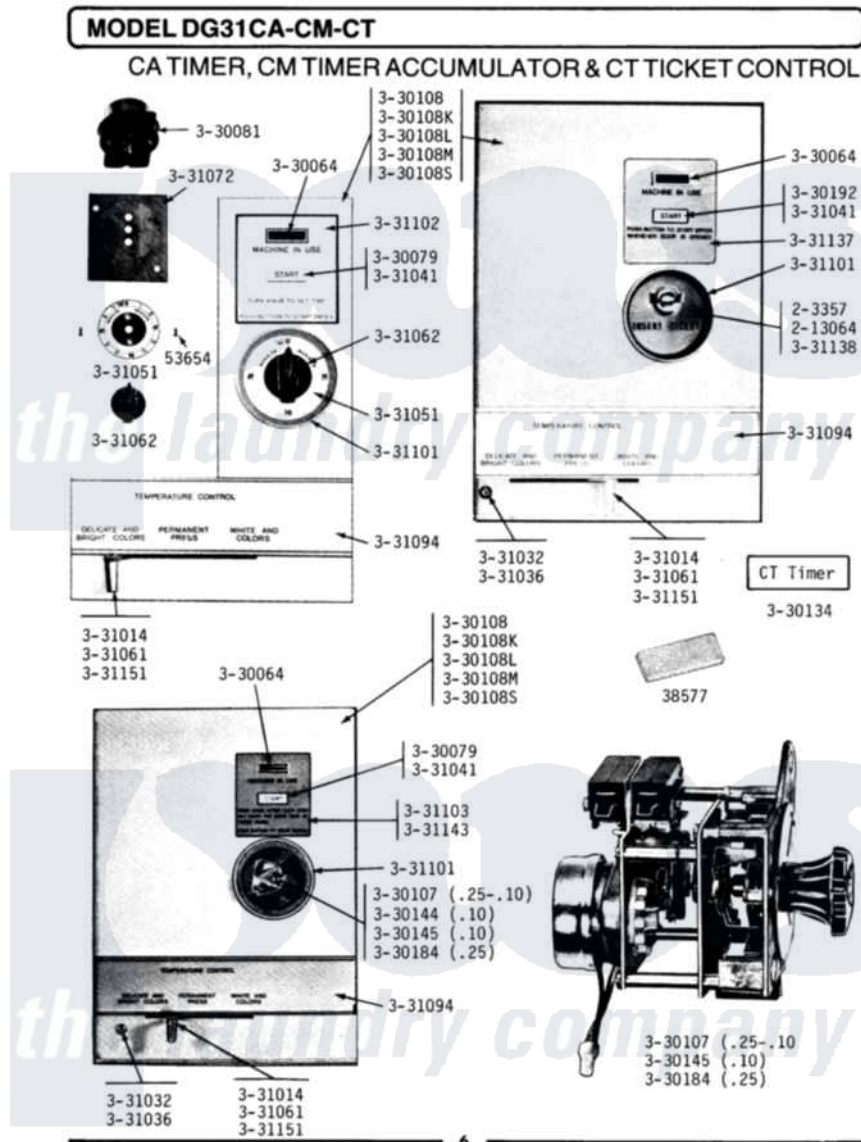

# Maytag GDG31CT 03 - TIMER ACCUMULATORS & TICKET CONTROL

Maytag Commercial Maytag GDG31CT Dryer Parts Parts Diagram 03 - TIMER ACCUMULATORS & TICKET CONTROL  
 Click on the part number to view part

Item	Original Part Number	Replaced By	Status	Part Description
NI	NLA		Not Available	TOOL TO ADJUST TIMING SWITC
"	NLA		Not Available	SCREW, No.5-40 X 3/8
"	NLA		Not Available	PALNUT
"	NLA		Not Available	FRONT PLATE F/TICKET CONTRO
005	<a href="#">Y330064</a>			Pilot Light
006	Y330079		Not Available	SWITCH, PUSH-TO-START
007	<a href="#">330081</a>			Timer - CA 60 Minutes
NI	NLA		Not Available	TIMER ACCUMULATOR - CM
"	NLA		Not Available	FRONT PANEL-WHITE
010	330108L		Not Available	FRONT PANEL-ALMOND
011	330108M		Not Available	FRONT PANEL-HARVEST WHEAT
NI	NLA		Not Available	TIMER W/KNOB AND PIN
"	NLA		Not Available	MOUNTING PLATE (ACCUMULATOR)
014	Y330145		Not Available	CONTA ACCUMULATOR

014	<a href="#">330143</a>	Not Available	ASSEMBLY
015	<a href="#">330184</a>		Timer Accumulator-25
016	Y330192	Not Available	SWITCH, PUSH TO START
017	331014	<a href="#">8281196</a>	Screw
018	331032	<a href="#">61002031</a>	Screw, Handle
019	<a href="#">331036</a>		Washer-Front Panel Screws
020	<a href="#">331041</a>		Button-Push-To-Start Switch
NI	NLA	Not Available	TIMER DIAL - CA 60 MINUTES
022	<a href="#">331061</a>		Knob For Temperature Contro
NI	NLA	Not Available	KNOB FOR TIMER
"	NLA	Not Available	MOUNTING PLATE FOR TIMER
"	NLA	Not Available	TRIM BAR FOR UPPER PANEL
026	331101	Not Available	BEZEL FOR TIMER-ACCUMULATOR
NI	NLA	Not Available	INSTRUCTION PLATE (CA)
"	NLA	Not Available	INSTRUCTION PLATE - CM
"	NLA	Not Available	INSTRUCTION PLATE-CT
"	NLA	Not Available	MOUNTING PLATE-TICKET CONT
"	NLA	Not Available	INSTRUCT LABEL - SINGLE COI
032	<a href="#">331151</a>		Lever-Temperature Control