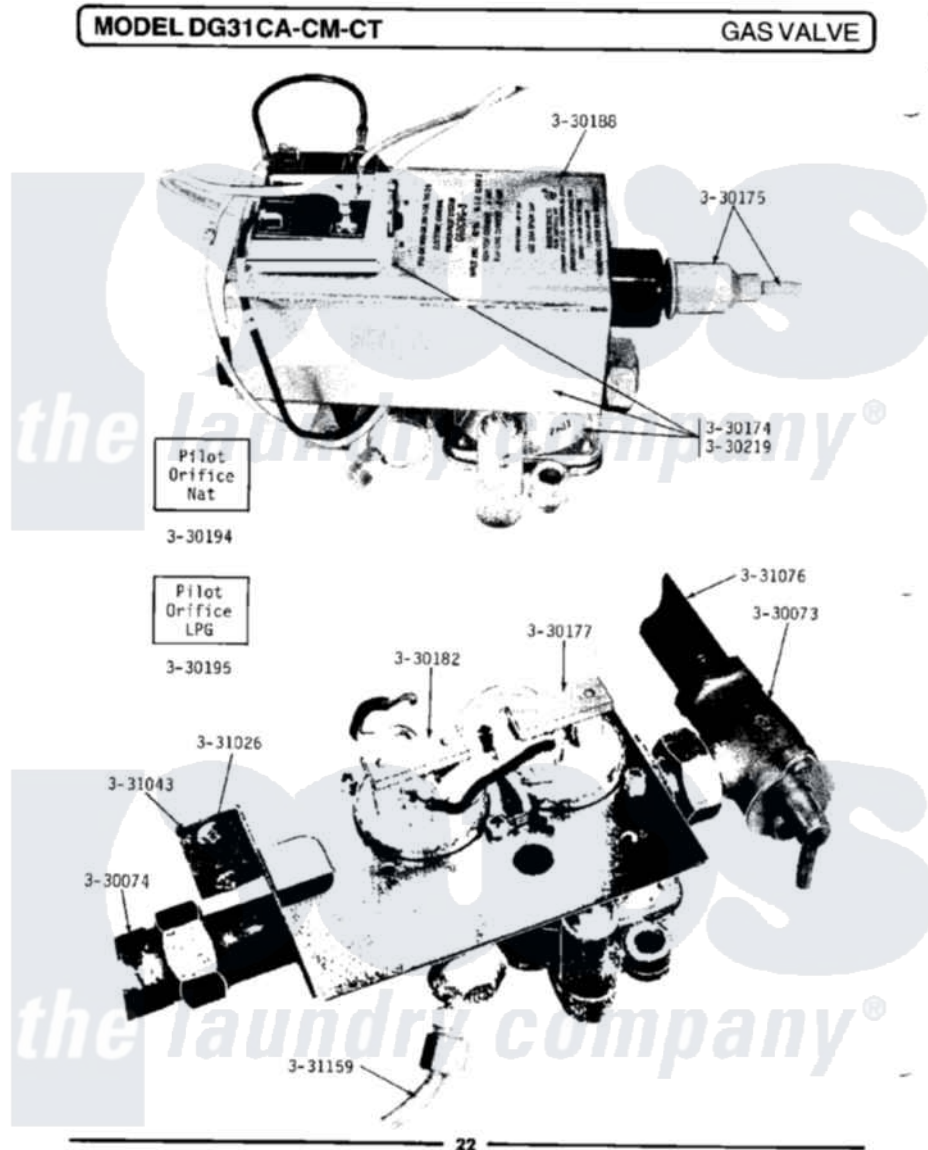

Maytag GDG31CT 06 - GAS VALVE

Maytag [Commercial Maytag GDG31CT Dryer Parts](#) Parts Diagram 06 - GAS VALVE
 Click on the part number to view part

Item	Original Part Number	Replaced By	Status	Part Description
001	Y330073			Valve, Shut-Off
NI	NLA		Not Available	MANIFOLD FOR MAIN BURNER
003	Y330174			Electronic Ignition Control
004	Y330175			Pilot Burner
005	Y330177			Burner Solenoid-Main
006	Y330182			Burner Solenoid-Pilot
NI	NLA		Not Available	LOCKOUT MODULE
"	NLA		Not Available	PILOT ORIFICE - NAT
009	Y330195			Pilot Orifice - LPG
010	Y330219			Electronic Control Assembly
011	331026	90767		Screw, 8A X 3/8 HeX Washer Head Tapping
NI	NLA		Not Available	BRACKET FOR GAS CONTROL
"	NLA		Not Available	GAS SUPPLY LINE-28 1/2 INCH
"	NLA		Not Available	PILOT LINE