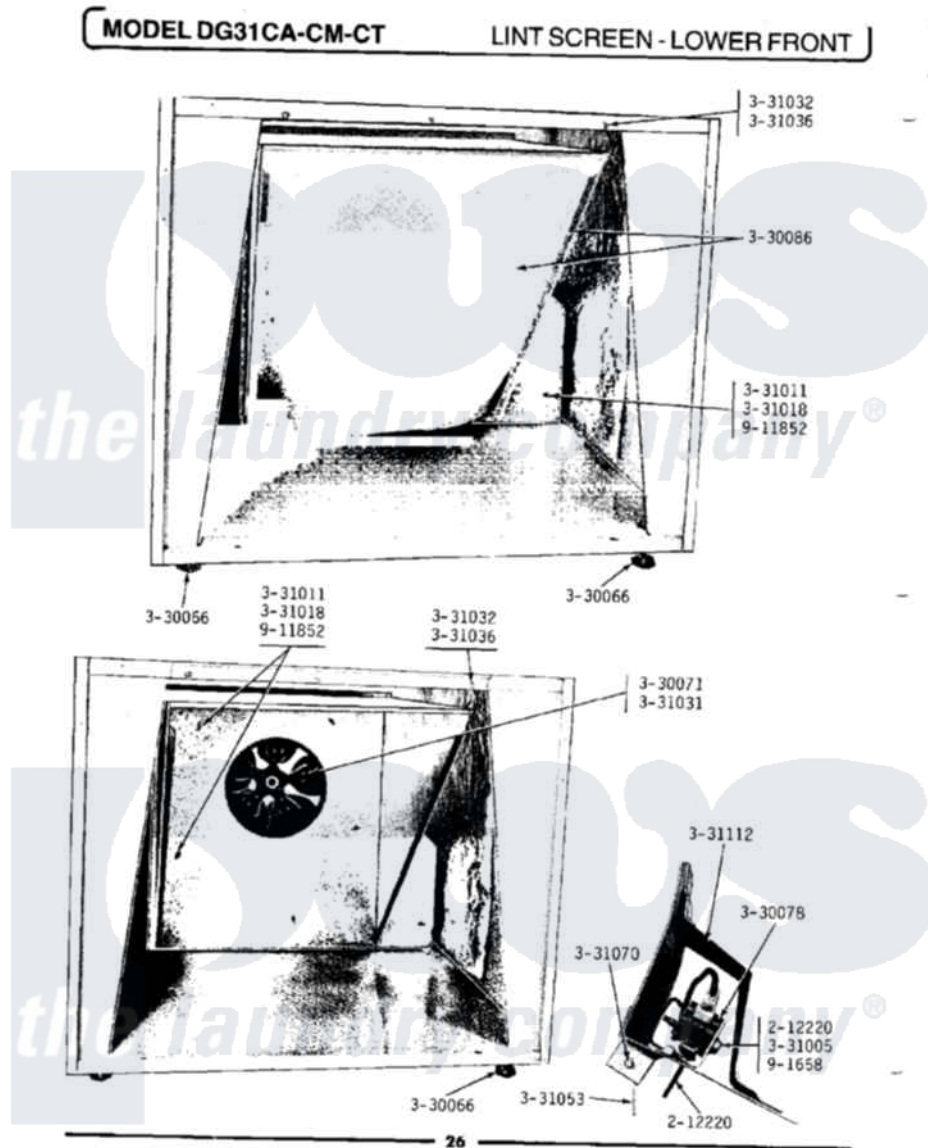

# Maytag GDG31CT 08 - LINT SCREEN-LOWER FRONT

Maytag Commercial Maytag GDG31CT Dryer Parts Parts Diagram 08 - LINT SCREEN-LOWER FRONT  
 Click on the part number to view part

Item	Original Part Number	Replaced By	Status	Part Description
NI	<a href="#">Y055980</a>			Hi-Temp Adhesive, 2 Oz Tube
002	212220	<a href="#">213501</a>		Screw, No.6-20 X 1-1/8 Inch
NI	NLA		Not Available	LEVELING LEG
004	Y330071		Not Available	IMPELLER FOR BLOWER
005	<a href="#">Y330078</a>			Cool-Down Bypass Switch
006	<a href="#">Y330086</a>			Lint Screen With Frame
007	331005	<a href="#">701719</a>		Nut, Hex
NI	NLA		Not Available	WING NUT - LINT HOOD TO CAB
"	NLA		Not Available	WASHER-LINT HOOD TO CABINET
010	331031		Not Available	SET SCREW FOR IMPELLER
011	331032	<a href="#">61002031</a>		Screw, Handle
012	<a href="#">331036</a>			Washer-Front Panel Screws
013	<a href="#">331053</a>			Damper
NI	NLA		Not Available	HINGE PIN FOR DAMPER
"	NLA		Not Available	SHIELD FOR DAMPER

NLA

Not Available

SWITCH

"

NLA

Not Available

TWIN FASTENER WITH  
SCREWS

"