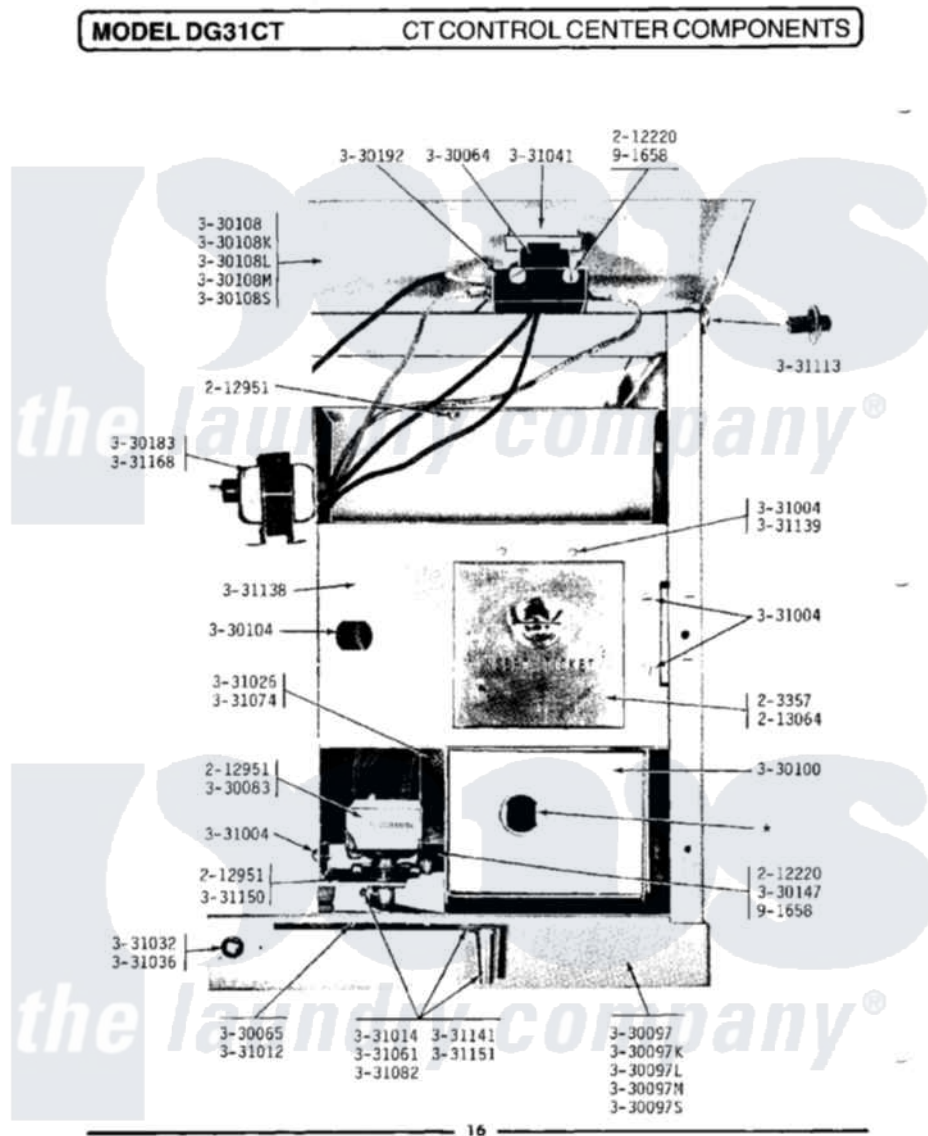

# Maytag GDG31CT 13 - CT CONTROL CENTER COMPONENTS

Maytag Commercial Maytag GDG31CT Dryer Parts Parts Diagram 13 - CT CONTROL CENTER COMPONENTS  
 Click on the part number to view part

Item	Original Part Number	Replaced By	Status	Part Description
NI	NLA		Not Available	TICKET RECEIVER ASSEMBLY
002	212220	<a href="#">213501</a>		Screw, No.6-20 X 1-1/8 Inch
003	<a href="#">212951</a>			Screw, No.6-32 X 1/4 Inch
NI	NLA		Not Available	FRONT PLATE F/TICKET CONTRO
005	<a href="#">Y330064</a>			Pilot Light
NI	NLA		Not Available	CLIP - ACTUATOR TO CABINET
007	Y330083		Not Available	CONTROL, TEMPERATURE
NI	NLA		Not Available	FRONT PANEL-WHITE
"	NLA		Not Available	FRONT PANEL-ALMOND
"	NLA		Not Available	FRONT PANEL-HARVEST WHEAT
011	Y330100		Not Available	COIN BOX ASSEMBLY
NI	NLA		Not Available	LOCK
"	NLA		Not Available	FRONT PANEL-WHITE
014	330108L		Not Available	FRONT PANEL-ALMOND

015	330108M		Not Available	FRONT PANEL-HARVEST WHEAT
016	<a href="#">Y330147</a>			Part Not Used
017	330183		Not Available	TRANSFORMER
018	Y330192		Not Available	SWITCH, PUSH TO START
NI	NLA		Not Available	SCREW - BRACKET TO VAULT
020	331012	<a href="#">400022-1</a>		Screw
021	331014	<a href="#">8281196</a>		Screw
022	331026	<a href="#">90767</a>		Screw, 8A X 3/8 HeX Washer Head Tapping
023	331032	<a href="#">61002031</a>		Screw, Handle
024	<a href="#">331036</a>			Washer-Front Panel Screws
025	<a href="#">331041</a>			Button-Push-To-Start Switch
026	<a href="#">331061</a>			Knob For Temperature Control
NI	NLA		Not Available	MOUNTING PLATE-DOOR SWITCH
"	NLA		Not Available	SPACER - TEMP CONTROL COVER
"	NLA		Not Available	HINGE RIVET
"	NLA		Not Available	MOUNTING PLATE-TICKET CONTROL
"	NLA		Not Available	RETAINER-TICKET CONTROL
"	NLA		Not Available	SCREW-TEMP CONTROL LEVER
"	NLA		Not Available	BRACKET-TEMPERATURE CONTROL
034	<a href="#">331151</a>			Lever-Temperature Control
NI	NLA		Not Available	NUT FOR CONDUIT
"	NLA		Not Available	TWIN FASTENER WITH SCREWS