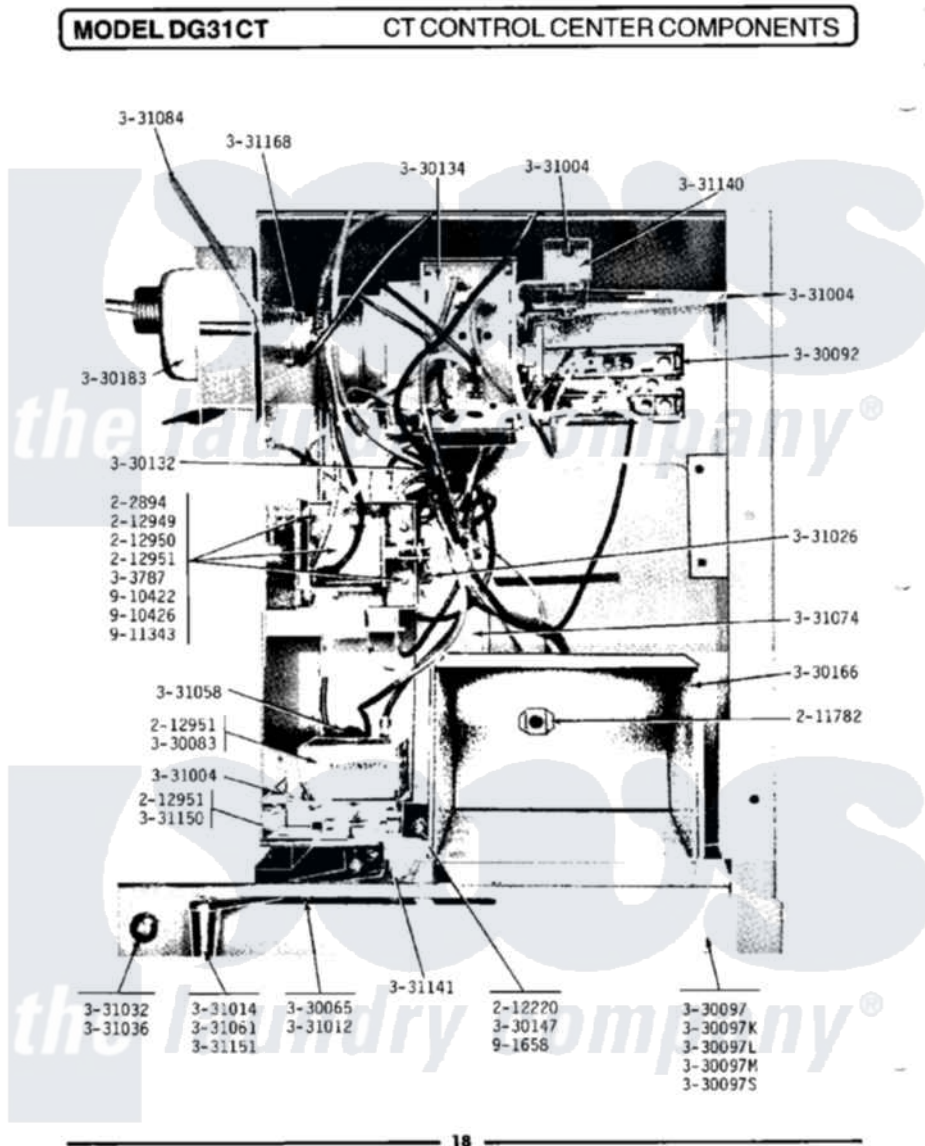

# Maytag GDG31CT 14 - CONTROL CENTER COMPONENTS

Maytag [Commercial Maytag GDG31CT Dryer Parts](#) Parts Diagram 14 - CONTROL CENTER COMPONENTS  
 Click on the part number to view part

Item	Original Part Number	Replaced By	Status	Part Description
001	<a href="#">202894</a>			Solenoid For Relay Assembly
NI	NLA		Not Available	CAGE NUT
003	212220	<a href="#">213501</a>		Screw, No.6-20 X 1-1/8 Inch
004	212949	<a href="#">22001866</a>		Screw, Relay
005	212950	<a href="#">M0227520</a>		Screw-Tc No.6-32 X 13/16", Preform SwiTch
006	<a href="#">212951</a>			Screw, No.6-32 X 1/4 Inch
007	Y303787		Not Available	SWITCH FOR RELAY
NI	NLA		Not Available	CLIP - ACTUATOR TO CABINET
009	Y330083		Not Available	CONTROL, TEMPERATURE
010	<a href="#">Y330092</a>			Terminal Block
NI	NLA		Not Available	FRONT PANEL-WHITE
"	NLA		Not Available	FRONT PANEL-ALMOND
"	NLA		Not Available	FRONT PANEL-HARVEST WHEAT
"	NLA		Not Available	WIRE HARNESS