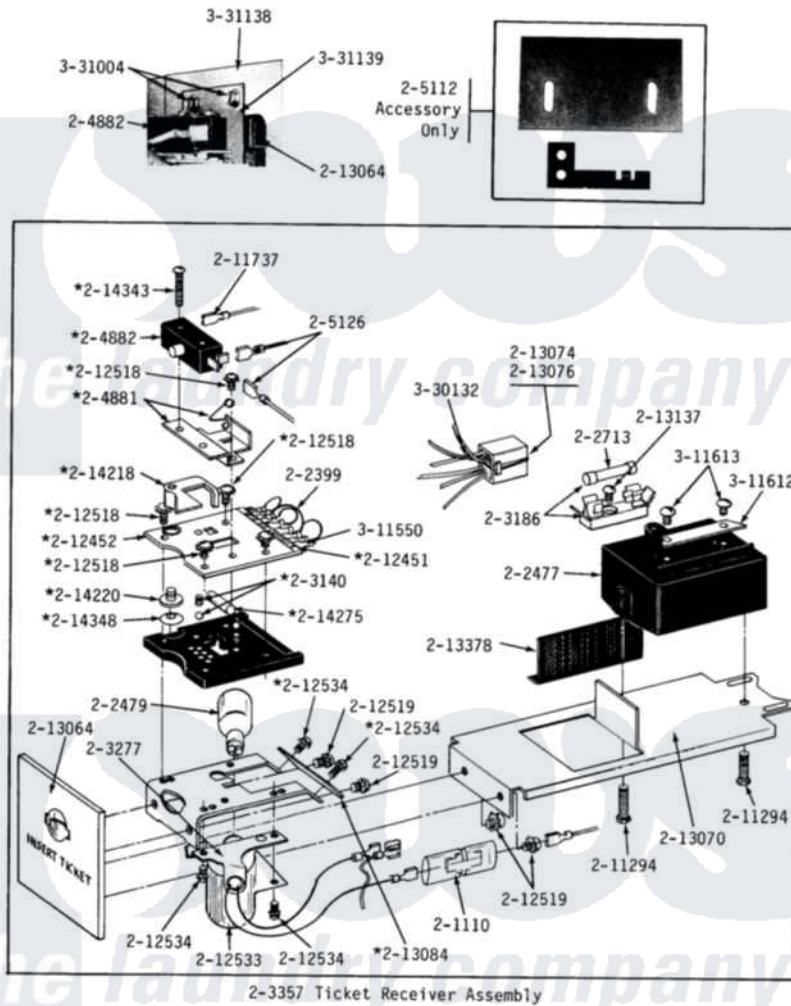

Maytag GDG31CT 15 - TICKET RECEIVER COMPONENTS

MODEL DG31CT TICKET RECEIVER COMPONENTS

Maytag [Commercial Maytag GDG31CT Dryer Parts](#) Parts Diagram 15 - TICKET RECEIVER COMPONENTS
 Click on the part number to view part

Item	Original Part Number	Replaced By	Status	Part Description
001	Y201110		Not Available	CONNECTOR, WIRE (INDIC. LIGHT)
NI	NLA		Not Available	JUMPER WIRE (BLACK)
003	202477	22003292		Control As
004	202479	A3167501		Lamp Oven, Int.
005	202509			Ticket Control Assembly
006	202713	22001555		Fuse
007	203140			Contact Ball Kit
NI	NLA		Not Available	FUSE BLOCK WITH FUSE
"	NLA		Not Available	LAMP SOCKET WITH BRACKET
"	NLA		Not Available	TICKET RECEIVER ASSEMBLY
011	204881			Cam Plate Assembly
012	204882		Not Available	SWITCH FOR TICKET CONTROL
NI	NLA		Not Available	DOUBLE MELT CLIP W/DEFLECTO

"	NLA		Not Available	SPADE CONNECTOR
015	211294	90767		Screw, 8A X 3/8 HeX Washer Head Tapping
016	211737	248562		Terminal
NI	NLA		Not Available	OVERLAY FOR CIRCUIT BOARD
018	212452			Board, Circuit
NI	NLA		Not Available	SEMS SCREW (No.4-40 X 1/2 INC)
020	212519	488234		Screw 8-32 X 1/4
021	212533			SHIELD FOR HEAT LAMP
NI	NLA		Not Available	SCREW, SHIELD TO CONTROL
"	NLA		Not Available	FRONT PLATE F/TICKET CONTRO
"	NLA		Not Available	BRACKET FOR TICKET ASSEMBLY
025	213074			Pin Receptacle For Plug
NI	NLA		Not Available	PIN FOR PLUG
"	NLA		Not Available	TICKET DEFLECTOR
"	NLA		Not Available	SCREW (No.6 X 1/4 INCH)
"	NLA		Not Available	SHIELD
030	214218			Lever, Switch
031	214220			Adjustment Thumb Wheel
032	214275			Roller For Cam
NI	NLA		Not Available	SCREW
"	NLA		Not Available	SPRING WASHER
035	Y311550		Not Available	SPADE (MINIATURE)
036	311612		Not Available	COVER, CIRCUIT BOARD TERMINALS
037	311613	Y311711		Screw, Fuse Block
NI	NLA		Not Available	WIRE HARNESS
"	NLA		Not Available	SCREW - BRACKET TO VAULT
"	NLA		Not Available	MOUNTING PLATE-TICKET CONT
"	NLA		Not Available	RETAINER-TICKET CONTROL