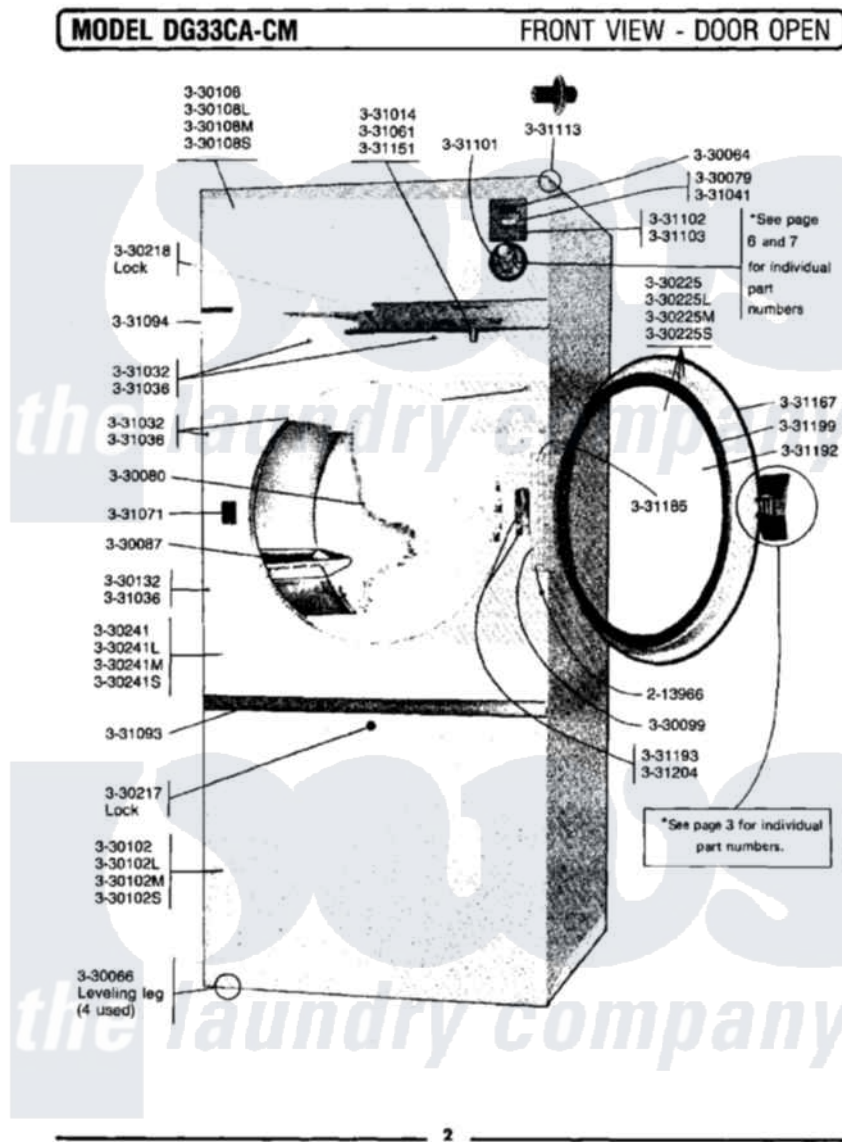

# Maytag GDG33CA 01 - FRONT VIEW-DOOR OPEN

Maytag Commercial Maytag GDG33CA Dryer Parts Parts Diagram 01 - FRONT VIEW-DOOR OPEN  
 Click on the part number to view part

Item	Original Part Number	Replaced By	Status	Part Description
001	213966	<a href="#">3400014</a>		Screw
002	<a href="#">Y330064</a>			Pilot Light
NI	NLA		Not Available	LEVELING LEG
004	Y330079		Not Available	SWITCH, PUSH-TO-START
005	Y330080		Not Available	SPIDER & SHAFT ASSEMBLY
006	<a href="#">Y330087</a>			Drum Assembly Complete
NI	NLA		Not Available	HINGE, DOOR
008	<a href="#">Y330102</a>			FRONT PANEL-WHITE
NI	NLA		Not Available	(ALMOND)
"	NLA		Not Available	(HARVEST WHEAT)
"	NLA		Not Available	FRONT PANEL-WHITE
012	330108L		Not Available	FRONT PANEL-ALMOND
013	330108M		Not Available	FRONT PANEL-HARVEST WHEAT
014	<a href="#">Y330217</a>			Lock
015	<a href="#">Y330218</a>			Lock