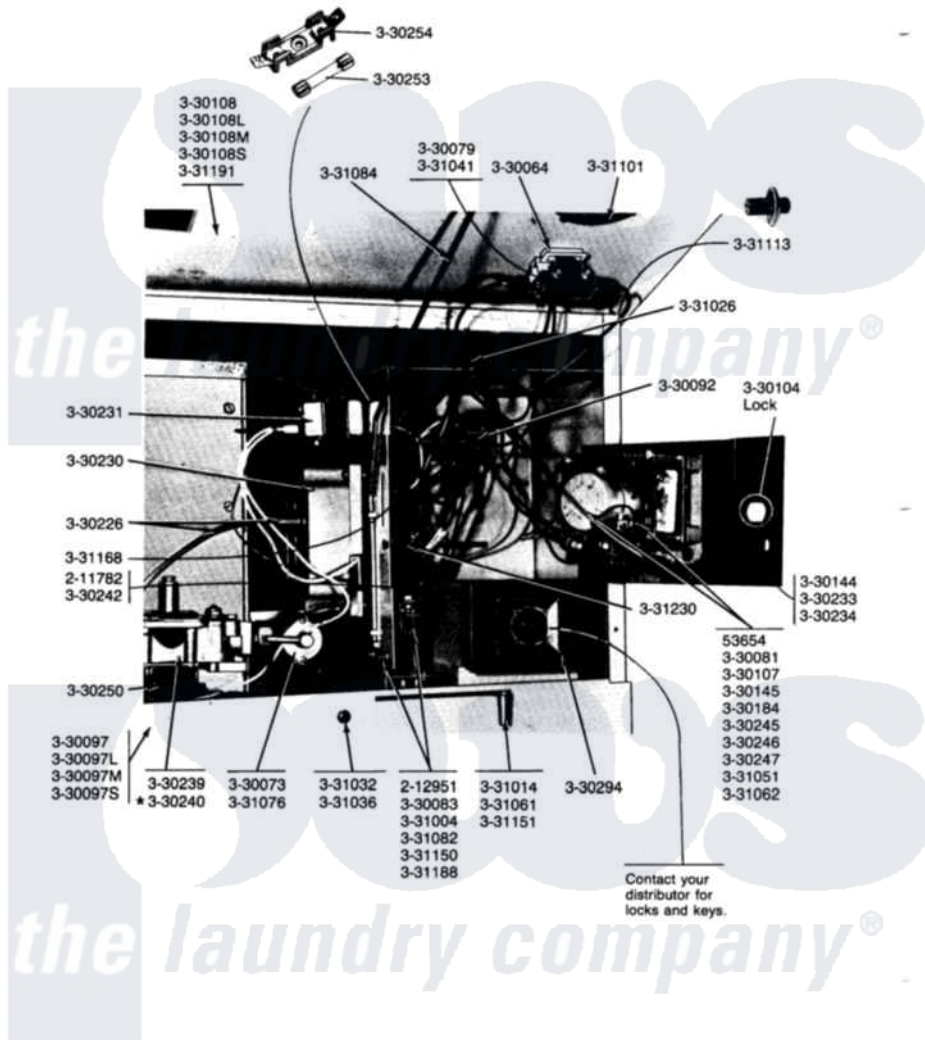

Maytag GDG33CA 04 - CONTROL CENTER & COMPONENTS

MODEL DG33CA-CM CA-CM CONTROL CENTER & COMPONENTS

8

Maytag [Commercial Maytag GDG33CA Dryer Parts](#) Parts Diagram 04 - CONTROL CENTER & COMPONENTS

[Click on the part number to view part](#)

Item	Original Part Number	Replaced By	Status	Part Description
NI	NLA		Not Available	SCREW, No.5-40 X 3/8
"	NLA		Not Available	CAGE NUT
003	212951			Screw, No.6-32 X 1/4 Inch
004	Y330064			Pilot Light
005	Y330073			Valve, Shut-Off
006	Y330079		Not Available	SWITCH, PUSH-TO-START
007	330081			Timer - CA 60 Minutes
008	Y330083		Not Available	CONTROL, TEMPERATURE
009	Y330092			Terminal Block
NI	NLA		Not Available	FRONT PANEL-WHITE
"	NLA		Not Available	(ALMOND)
"	NLA		Not Available	(HARVEST WHEAT)
"	NLA		Not Available	LOCK
"	NLA		Not Available	PART NOT USED
"	NLA		Not Available	FRONT PANEL-WHITE
016	330108L		Not Available	FRONT PANEL-ALMOND