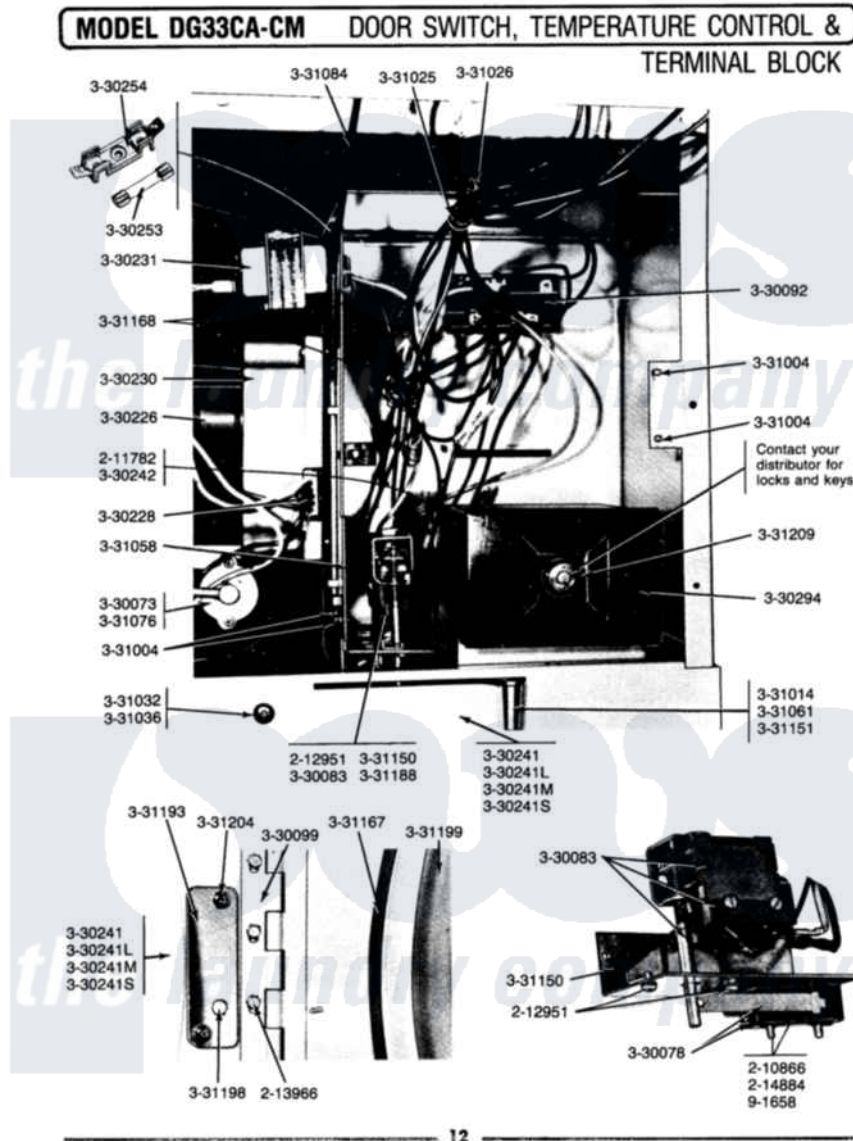

Maytag GDG33CA 05 - DOOR SWITCH, TEMP CONTROL & TERMINAL BLK  
BLK

Maytag Commercial Maytag GDG33CA Dryer Parts Parts Diagram 05 - DOOR SWITCH, TEMP CONTROL & TERMINAL BLK

Click on the part number to view part

Item	Original Part Number	Replaced By	Status	Part Description
001	<a href="#">210866</a>			Nut, Twin Speed
NI	NLA		Not Available	CAGE NUT
003	<a href="#">212951</a>			Screw, No.6-32 X 1/4 Inch
004	213966	<a href="#">3400014</a>		Screw
005	214884	<a href="#">213501</a>		Screw, No.6-20 X 1-1/8 Inch
006	<a href="#">Y330073</a>			Valve, Shut-Off
007	<a href="#">Y330078</a>			Cool-Down Bypass Switch
008	Y330083		Not Available	CONTROL, TEMPERATURE
009	<a href="#">Y330092</a>			Terminal Block
NI	NLA		Not Available	HINGE
011	<a href="#">Y330226</a>			Wire, Ignition Control Assembly
012	<a href="#">Y330228</a>			Harness For Gas Valve
013	<a href="#">Y330230</a>			Ignition Control Assembly
014	<a href="#">Y330231</a>			Transformer