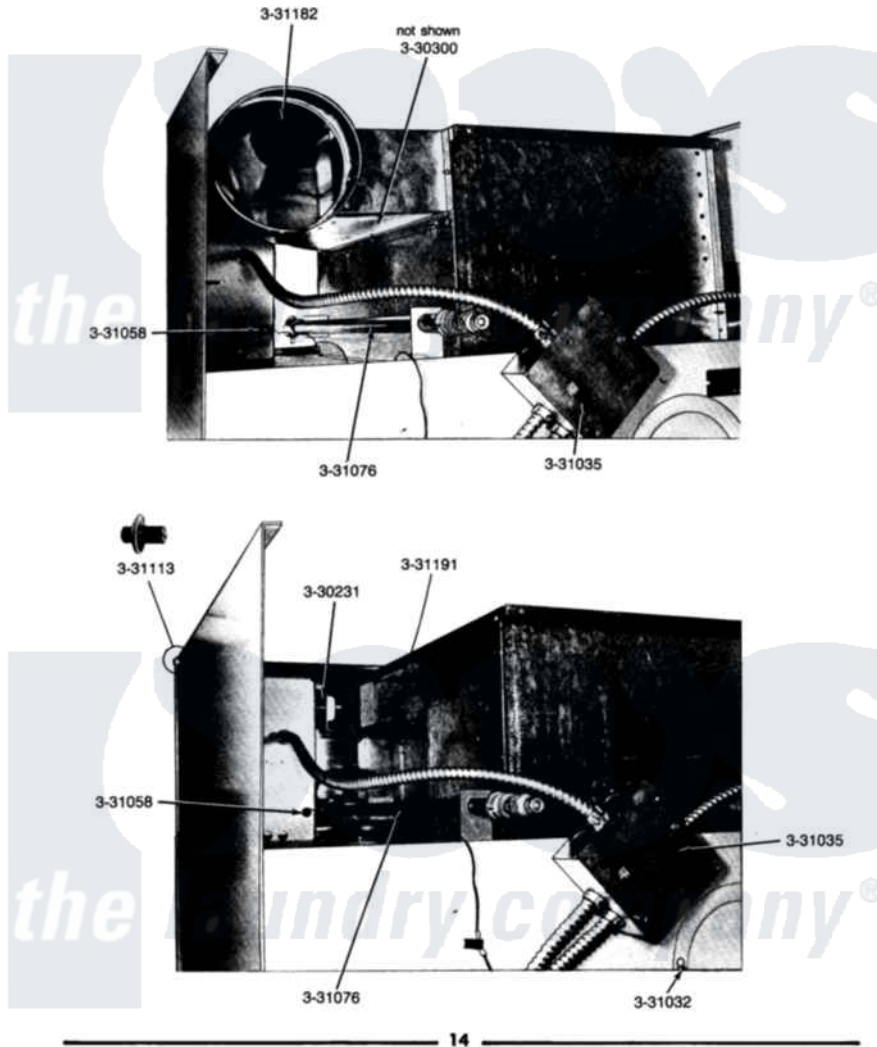

Maytag GDG33CA 06 - RECIRCULATION COMPONENTS

MODEL DG33CA-CM RECIRCULATION COMPONENTS - REAR VIEW

DG33CA SERIES 02 & DG33CMQ SERIES 03

Maytag Commercial Maytag GDG33CA Dryer Parts Parts Diagram 06 - RECIRCULATION COMPONENTS
 Click on the part number to view part

Item	Original Part Number	Replaced By	Status	Part Description
001	Y330231			Transformer
002	Y330300			Safety Thermostat
003	331032	61002031		Screw, Handle
NI	NLA		Not Available	WIRE NUT
005	331058			Grommet-Temp. Control Tubin
NI	NLA		Not Available	GAS SUPPLY LINE-28 1/2 INCH
"	NLA		Not Available	HINGE RIVET
"	NLA		Not Available	RECIRCULATION BOOT
"	NLA		Not Available	DECAL-LIGHTING & CLEARANCE