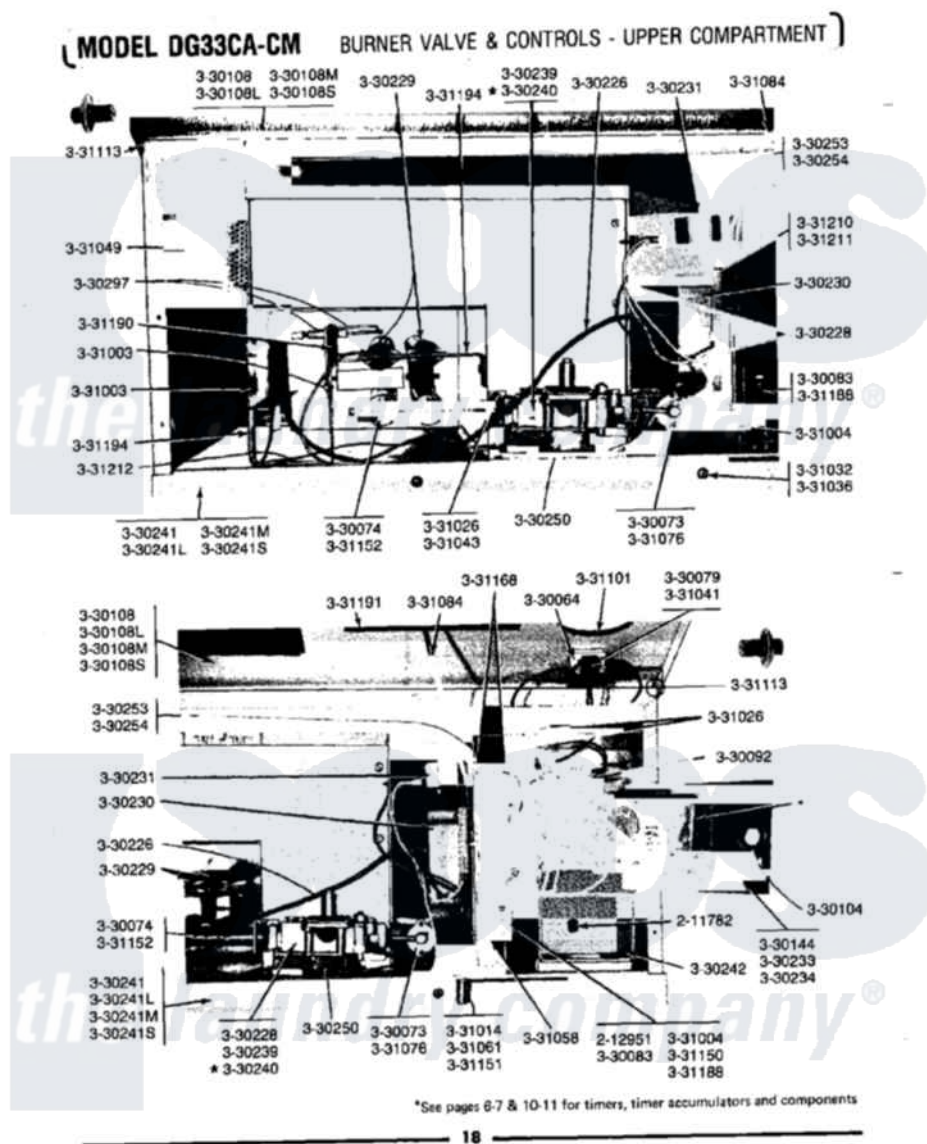

# Maytag GDG33CA 08 - BURNER VALVE & CONTROLS-UPPER COMP.

Maytag Commercial Maytag GDG33CA Dryer Parts Parts Diagram 08 - BURNER VALVE & CONTROLS-UPPER COMP.  
 Click on the part number to view part

Item	Original Part Number	Replaced By	Status	Part Description
	NI	NLA	Not Available	CAGE NUT
002	<a href="#">212951</a>			Screw, No.6-32 X 1/4 Inch
003	<a href="#">Y330064</a>			Pilot Light
004	<a href="#">Y330073</a>			Valve, Shut-Off
	NI	NLA	Not Available	MANIFOLD, MAIN BURNER
006	Y330079		Not Available	SWITCH, PUSH-TO-START
007	Y330083		Not Available	CONTROL, TEMPERATURE
008	<a href="#">Y330092</a>			Terminal Block
	NI	NLA	Not Available	LOCK
	"	NLA	Not Available	FRONT PANEL-WHITE
011	330108L		Not Available	FRONT PANEL-ALMOND
012	330108M		Not Available	FRONT PANEL-HARVEST WHEAT
	NI	NLA	Not Available	PART NOT USED
	"	Y330201	Not Available	HIGH LIMIT THERMOSTAT
015	<a href="#">Y330226</a>			Wire, Ignition Control Assembly