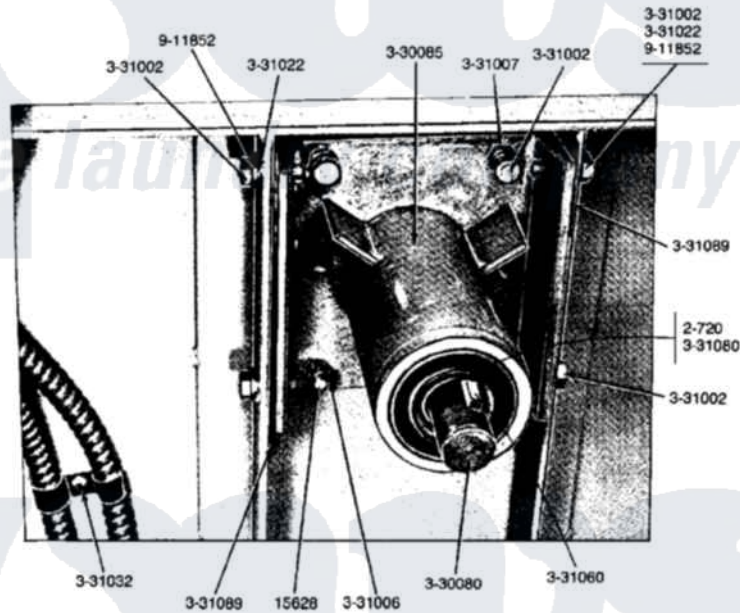

Maytag GDG33CA 12 - DRUM BEARING SUPPORT ASSEMBLY

MODEL DG33CA-CM DRUM BEARING SUPPORT ASSEMBLY

26

Maytag Commercial Maytag GDG33CA Dryer Parts Parts Diagram 12 - DRUM BEARING SUPPORT ASSEMBLY
 Click on the part number to view part

Item	Original Part Number	Replaced By	Status	Part Description
NI	NLA		Not Available	BOLT, 5/16 X 3/4 HEX
002	Y200720	22003441		Bearing, Rear
003	Y330080		Not Available	SPIDER & SHAFT ASSEMBLY
004	Y330085			Drum Support Housing
NI	NLA		Not Available	BOLT FOR DRUM
"	NLA		Not Available	NUT-DRUM SUPPORT BOLT, 5/16
"	NLA		Not Available	NUT-DRUM SUPPORT BOLT, 3/8
"	NLA		Not Available	WASHER FOR DRUM SUPPORT
009	331032	61002031		Screw, Handle
010	331060			Key For Drum
011	331080		Not Available	SPACER FOR CENTER BEARING
012	331089			Shim For Drum Rod
013	911852	486009		Lockwasher