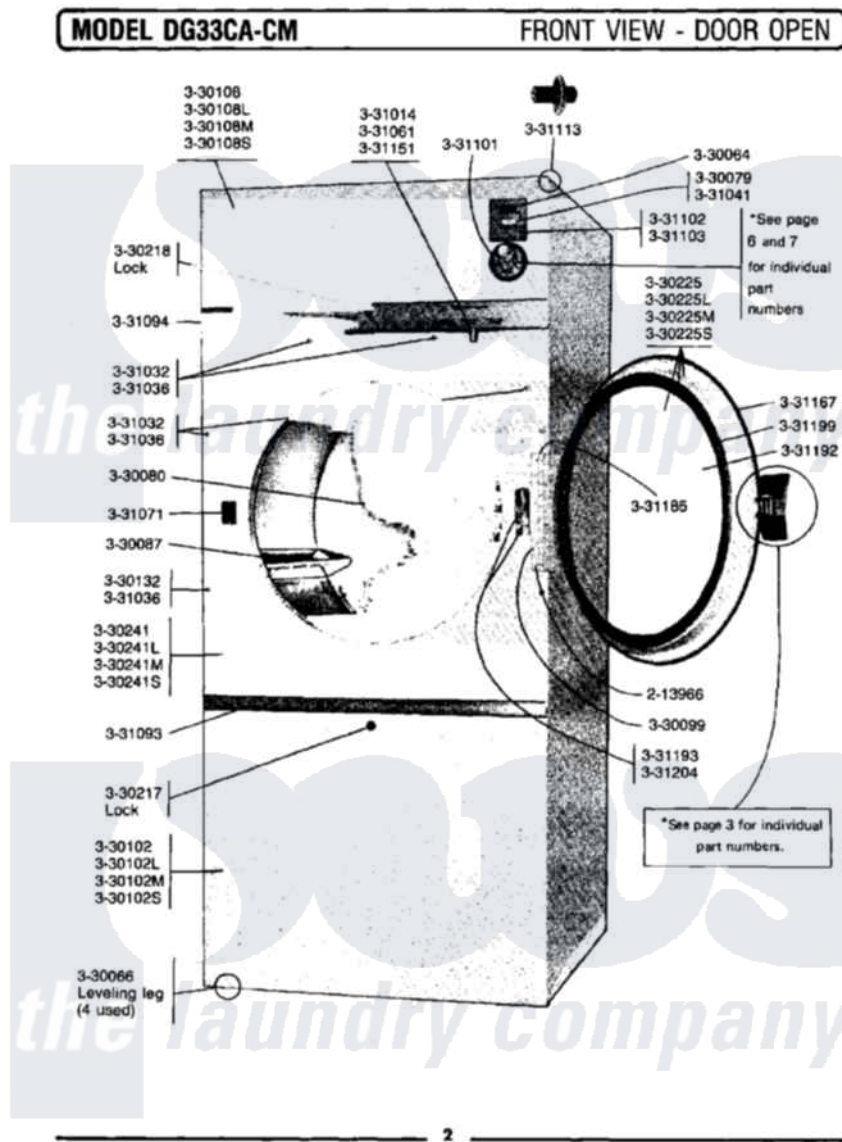

Maytag GDG33CM 01 - FRONT VIEW-DOOR OPEN

Maytag Commercial Maytag GDG33CM Dryer Parts Parts Diagram 01 - FRONT VIEW-DOOR OPEN
 Click on the part number to view part

| Item | Original Part Number | Replaced By | Status | Part Description |
|------|-------------------------|-------------------------|---------------|---------------------------|
| 001 | 213966 | 3400014 | | Screw |
| 002 | Y330064 | | | Pilot Light |
| NI | NLA | | Not Available | LEVELING LEG |
| 004 | Y330079 | | Not Available | SWITCH, PUSH-TO-START |
| 005 | Y330080 | | Not Available | SPIDER & SHAFT ASSEMBLY |
| 006 | Y330087 | | | Drum Assembly Complete |
| NI | NLA | | Not Available | HINGE, DOOR |
| 008 | Y330102 | | | FRONT PANEL-WHITE |
| NI | NLA | | Not Available | (ALM) |
| " | NLA | | Not Available | (H. WHEAT) |
| " | NLA | | Not Available | FRONT PANEL (WHT) |
| 012 | 330108L | | Not Available | FRONT PANEL-ALMOND |
| 013 | 330108M | | Not Available | FRONT PANEL-HARVEST WHEAT |
| 014 | Y330217 | | | Lock |
| 015 | Y330218 | | | Lock |