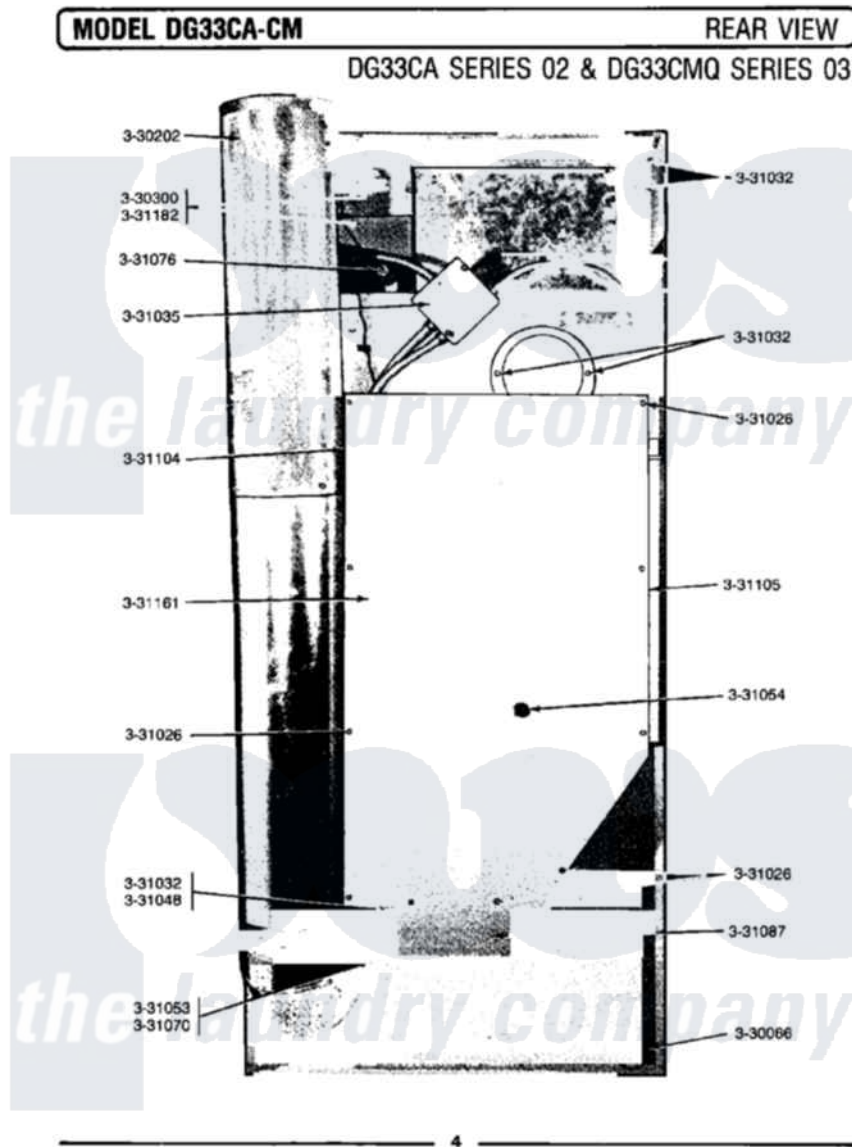

# Maytag GDG33CM 02 - REAR VIEW

Maytag [Commercial Maytag GDG33CM Dryer Parts](#) Parts Diagram 02 - REAR VIEW  
 Click on the part number to view part

Item	Original Part Number	Replaced By	Status	Part Description
NI	Y052749	<a href="#">62739</a>		Nut, Lock
"	NLA		Not Available	LEVELING LEG
"	Y330080		Not Available	SPIDER & SHAFT ASSEMBLY
004	<a href="#">Y330087</a>			Drum Assembly Complete
005	Y330202		Not Available	RECIRCULATION TEE ASSEMBLY
006	<a href="#">Y330300</a>			Safety Thermostat
007	331026	<a href="#">90767</a>		Screw, 8A X 3/8 HeX Washer Head Tapping
NI	NLA		Not Available	CLIP
009	331032	<a href="#">61002031</a>		Screw, Handle
NI	NLA		Not Available	WIRE NUT (6 USED)
011	331048		Not Available	COVER FOR BLOWER IMPELLER
012	<a href="#">331053</a>			Damper
013	<a href="#">331054</a>			Grease Fitting - Pulley Pin
NI	NLA		Not Available	HINGE PIN, DAMPER

"	NLA	Not Available	GAS SUPPLY LINE-28 1/2 INCH
"	NLA	Not Available	DRUM ROD
"	NLA	Not Available	SHIELD, MOTOR
"	NLA	Not Available	SUPPORT, REAR COVER (LT)
"	NLA	Not Available	SUPPORT, REAR COVER (RT)
"	NLA	Not Available	BACK GUARD
"	NLA	Not Available	RECIRCULATION BOOT
"	911852	<a href="#">486009</a>	Lockwasher