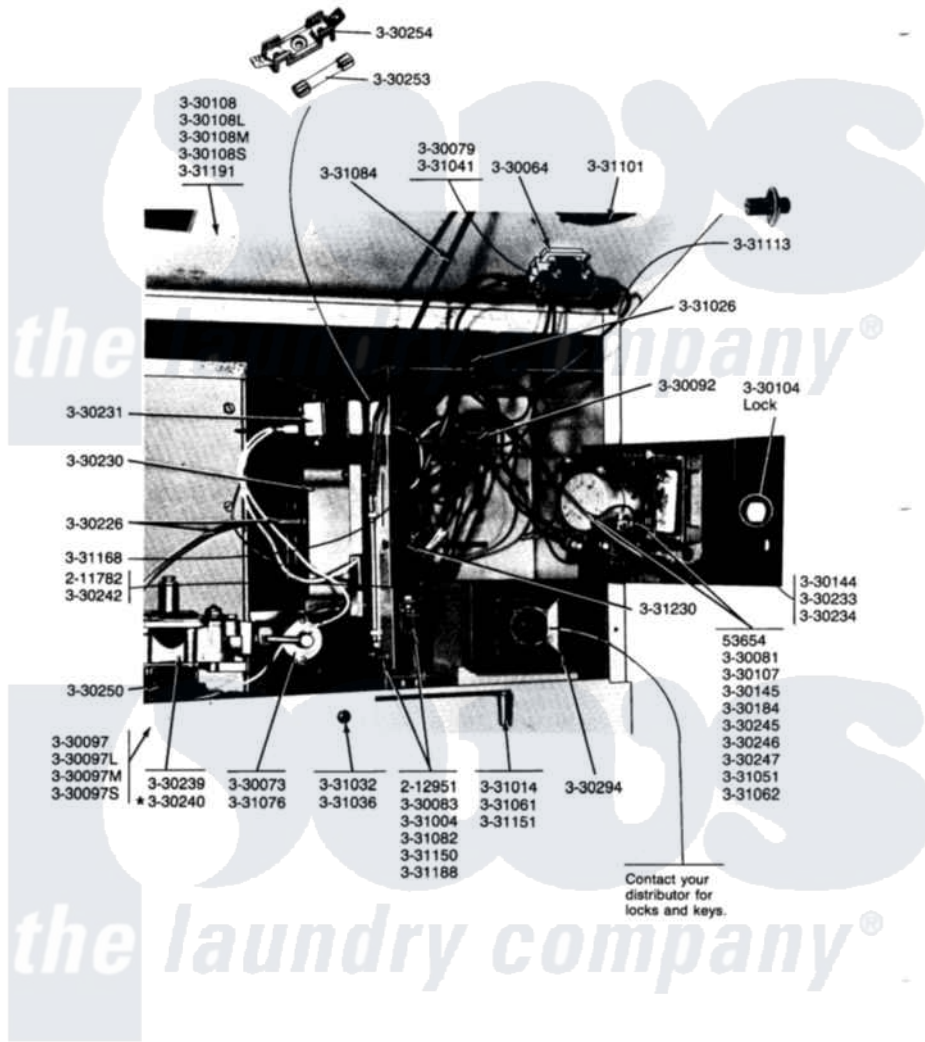

## MODEL DG33CA-CM CA-CM CONTROL CENTER & COMPONENTS

8

Maytag Commercial Maytag GDG33CM Dryer Parts Parts Diagram 03 - CONTROL CENTER & COMPONENTS  
Click on the part number to view part

Item	Original Part Number	Replaced By	Status	Part Description
NI	NLA		Not Available	PART NOT USED
"	NLA		Not Available	CAGE NUT
003	<a href="#">212951</a>			Screw, No.6-32 X 1/4 Inch
004	<a href="#">Y330064</a>			Pilot Light
005	<a href="#">Y330073</a>			Valve, Shut-Off
006	Y330079		Not Available	SWITCH, PUSH-TO-START
007	<a href="#">330081</a>			Timer - CA 60 Minutes
008	Y330083		Not Available	CONTROL, TEMPERATURE
009	<a href="#">Y330092</a>			Terminal Block
NI	NLA		Not Available	FRONT PANEL (WHT)
"	NLA		Not Available	(ALM)
"	NLA		Not Available	(H. WHEAT)
"	NLA		Not Available	LOCK
"	NLA		Not Available	TIMER ACCUMULATOR - CM
"	NLA		Not Available	FRONT PANEL (WHT)
016	330108L		Not Available	FRONT PANEL-ALMOND