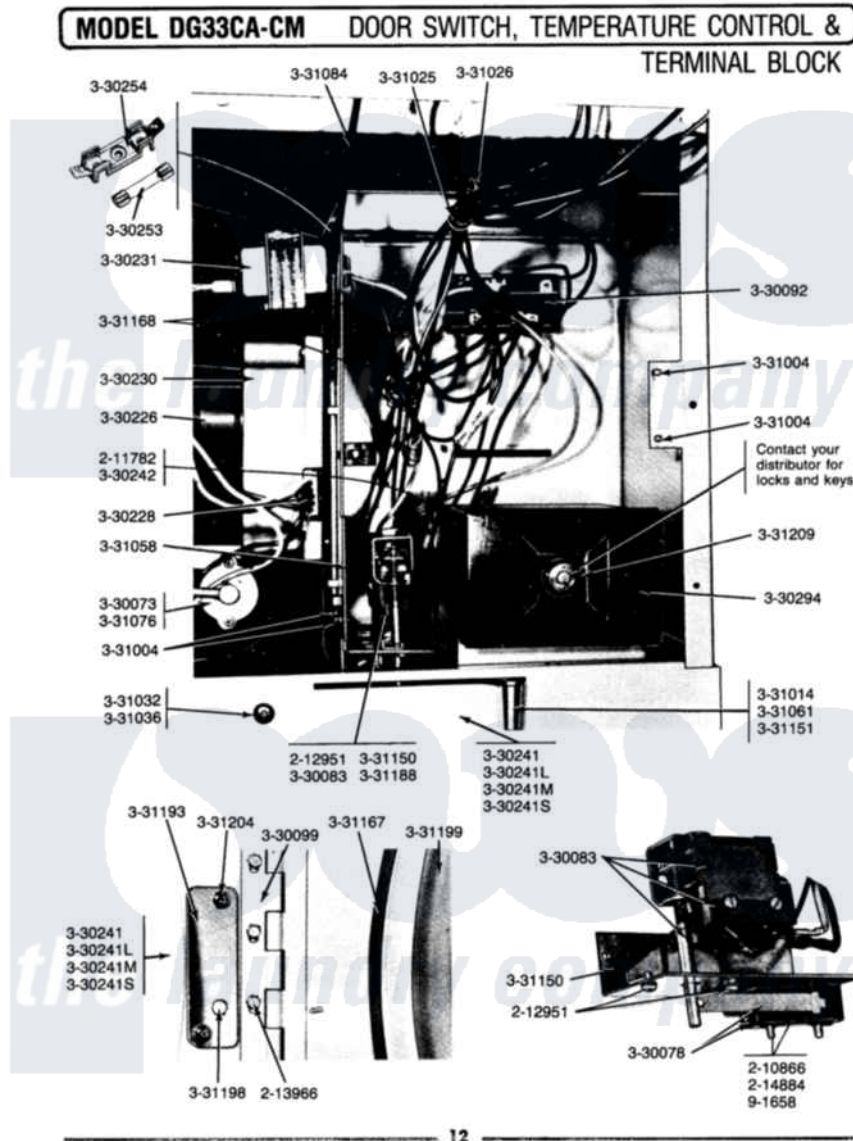

**Maytag GDG33CM 04 - DOOR SWITCH, TEMP CONTROL & TERMINAL BLK**

Maytag Commercial Maytag GDG33CM Dryer Parts Diagram 04 - DOOR SWITCH, TEMP CONTROL & TERMINAL BLK

Click on the part number to view part

Item	Original Part Number	Replaced By	Status	Part Description
001	<a href="#">210866</a>			Nut, Twin Speed
NI	NLA		Not Available	CAGE NUT
003	<a href="#">212951</a>			Screw, No.6-32 X 1/4 Inch
004	213966	<a href="#">3400014</a>		Screw
005	214884	<a href="#">213501</a>		Screw, No.6-20 X 1-1/8 Inch
006	<a href="#">Y330073</a>			Valve, Shut-Off
007	<a href="#">Y330078</a>			Cool-Down Bypass Switch
008	Y330083		Not Available	CONTROL, TEMPERATURE
009	<a href="#">Y330092</a>			Terminal Block
NI	NLA		Not Available	HINGE, DOOR
011	<a href="#">Y330226</a>			Wire, Ignition Control Assembly
012	<a href="#">Y330228</a>			Harness For Gas Valve
013	<a href="#">Y330230</a>			Ignition Control Assembly
014	<a href="#">Y330231</a>			Transformer