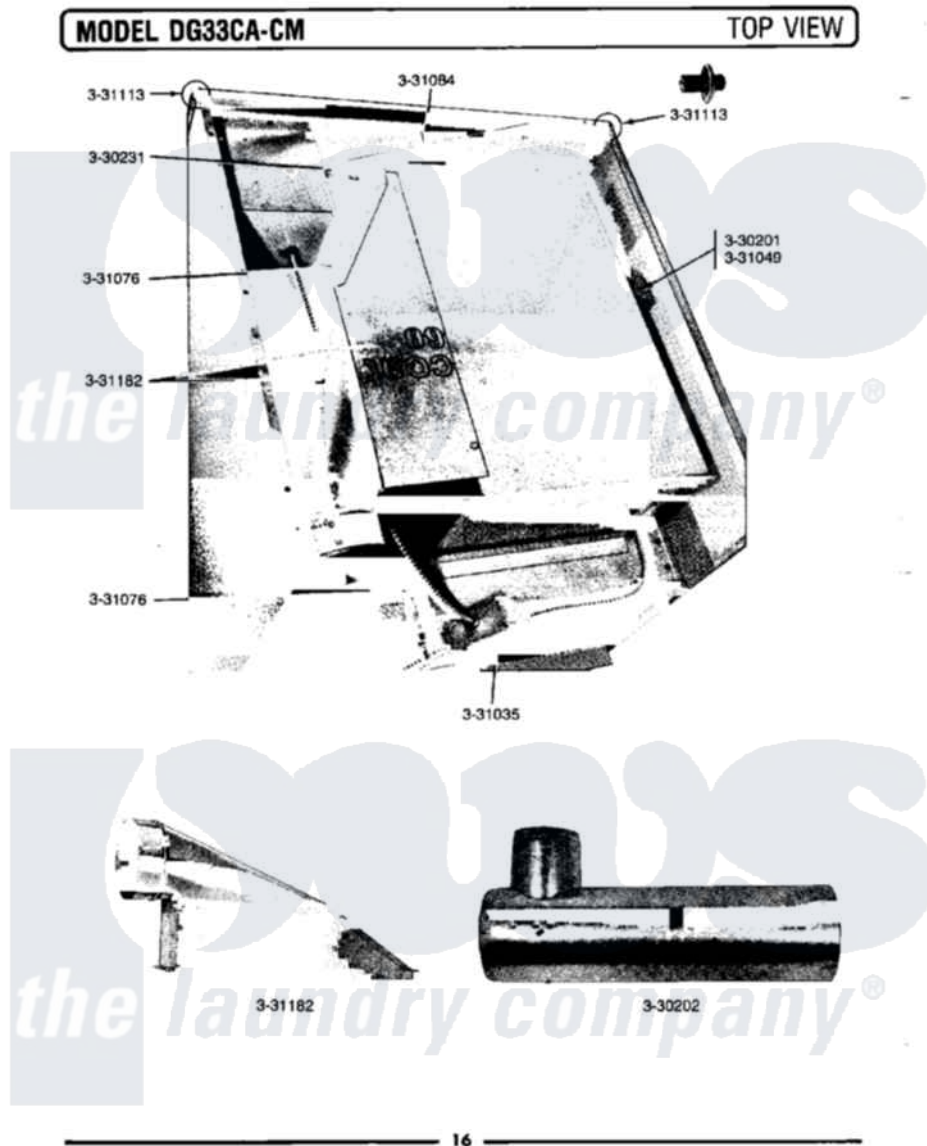

# Maytag GDG33CM 06 - TOP VIEW

Maytag [Commercial Maytag GDG33CM Dryer Parts](#) Parts Diagram 06 - TOP VIEW  
 Click on the part number to view part

Item	Original Part Number	Replaced By	Status	Part Description
001	Y330201		Not Available	HIGH LIMIT THERMOSTAT
002	Y330202		Not Available	RECIRCULATION TEE ASSEMBLY
NI	NLA		Not Available	BAFFLE ASSEMBLY
004	<a href="#">Y330231</a>			Transformer
NI	NLA		Not Available	WIRE NUT (6 USED)
006	331049		Not Available	VENTILATED COVER - HI-LIMIT
NI	NLA		Not Available	GAS SUPPLY LINE-28 1/2 INCH
008	331084		Not Available	SUPPORT ROD FOR UPPER DOOR
NI	NLA		Not Available	HINGE RIVET
"	NLA		Not Available	RECIRCULATION BOOT
"	NLA		Not Available	PANEL COVER