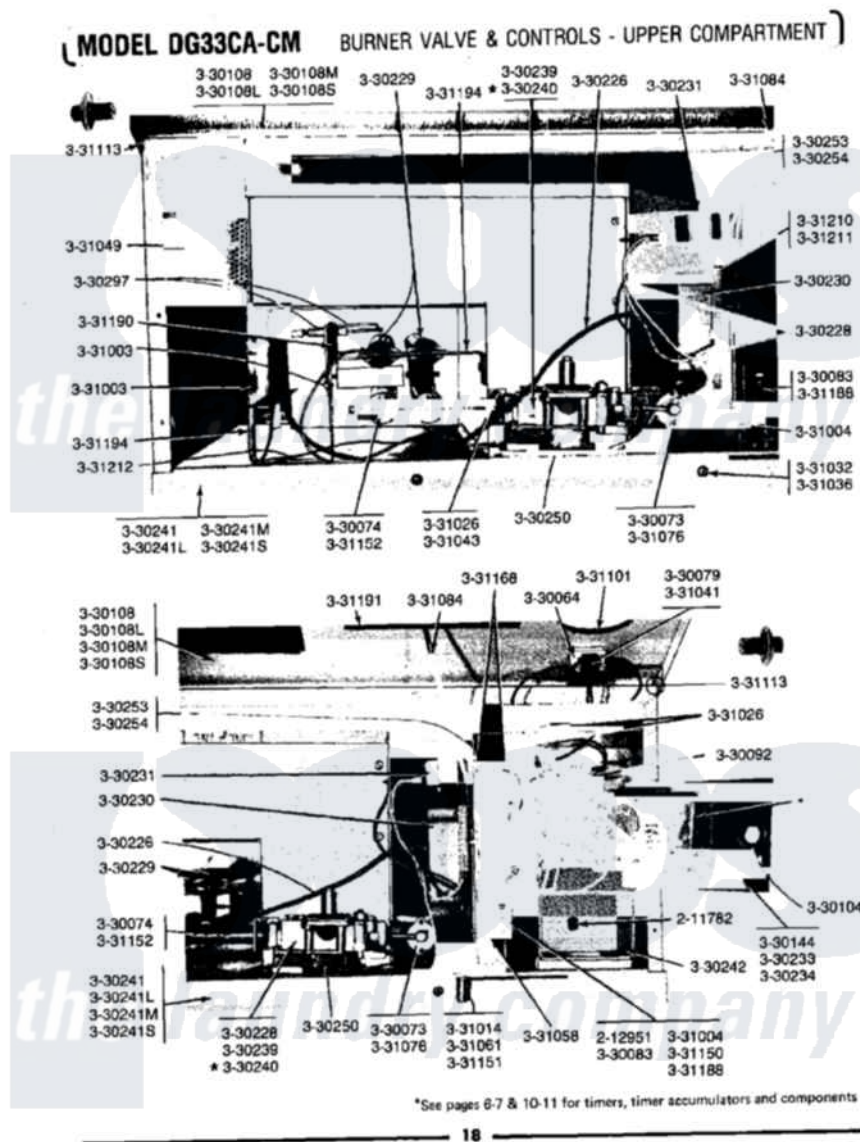

Maytag GDG33CM 07 - BURNER VALVE & CONTROLS-UPPER COMP.

Maytag Commercial Maytag GDG33CM Dryer Parts Parts Diagram 07 - BURNER VALVE & CONTROLS-UPPER COMP.

[Click on the part number to view part](#)

Item	Original Part Number	Replaced By	Status	Part Description
	NLA		Not Available	CAGE NUT
002	212951			Screw, No.6-32 X 1/4 Inch
003	Y330064			Pilot Light
004	Y330073			Valve, Shut-Off
	NLA		Not Available	MANIFOLD, MAIN BURNER
006	Y330079		Not Available	SWITCH, PUSH-TO-START
007	Y330083		Not Available	CONTROL, TEMPERATURE
008	Y330092			Terminal Block
	NLA		Not Available	LOCK
	NLA		Not Available	FRONT PANEL (WHT)
011	330108L		Not Available	FRONT PANEL-ALMOND
012	330108M		Not Available	FRONT PANEL-HARVEST WHEAT
	NLA		Not Available	MOUNTING PLATE (ACCUMULATOR)
	Y330201		Not Available	HIGH LIMIT THERMOSTAT