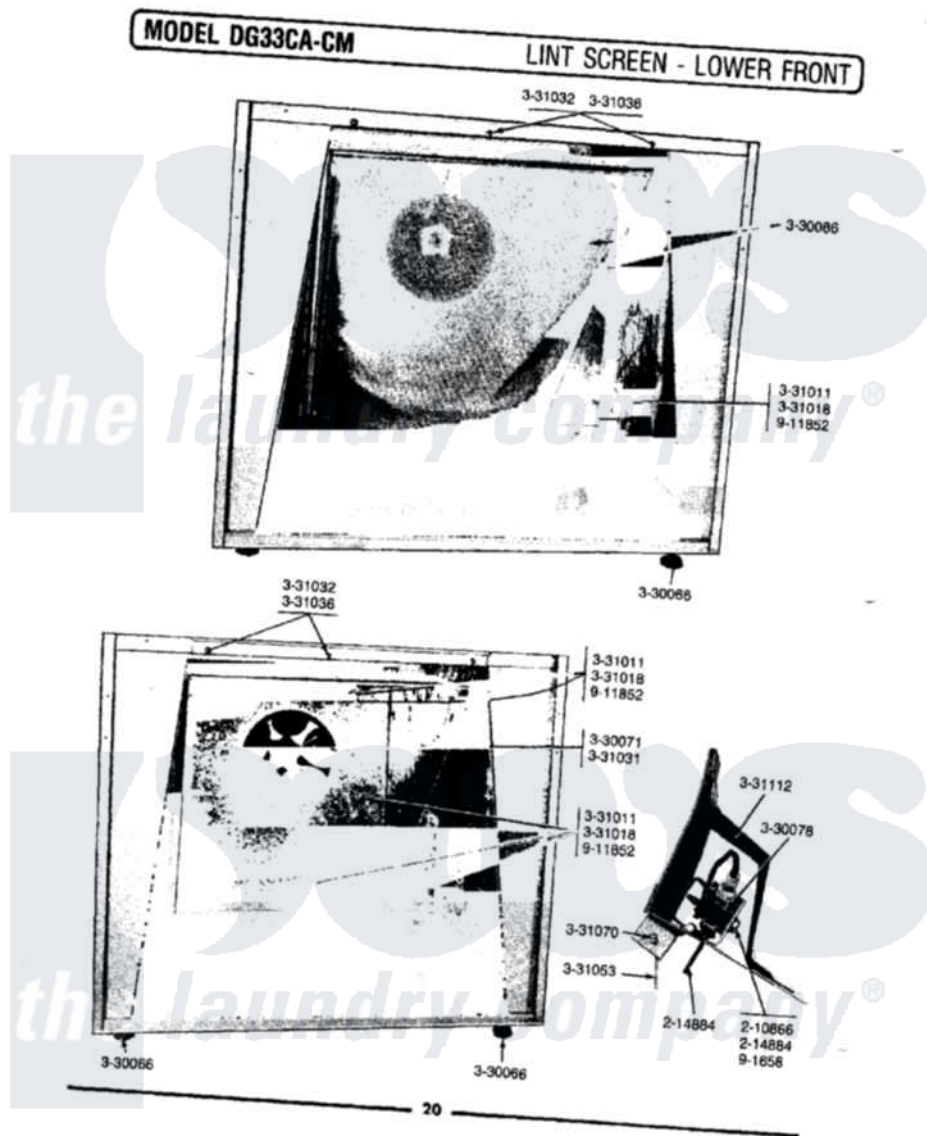

Maytag GDG33CM 08 - LINT SCREEN-LOWER FRONT

Maytag Commercial Maytag GDG33CM Dryer Parts Parts Diagram 08 - LINT SCREEN-LOWER FRONT
 Click on the part number to view part

Item	Original Part Number	Replaced By	Status	Part Description
	NI	Y055980		Hi-Temp Adhesive, 2 Oz Tube
002	210866			Nut, Twin Speed
003	214884	213501		Screw, No.6-20 X 1-1/8 Inch
	NI	NLA	Not Available	LEVELING LEG
005	Y330071		Not Available	IMPELLER FOR BLOWER
006	Y330078			Cool-Down Bypass Switch
007	Y330086			Lint Screen With Frame
	NI	NLA	Not Available	WING NUT, LINT HOOD
	"	NLA	Not Available	WASHER, LINT HOOD (CABINET)
010	331031		Not Available	SET SCREW FOR IMPELLER
011	331032	61002031		Screw, Handle
012	331036			Washer-Front Panel Screws
013	331053			Damper
	NI	NLA	Not Available	HINGE PIN, DAMPER
	"	NLA	Not Available	SHIELD, DAMPER SWITCH
				TWIN FASTENER