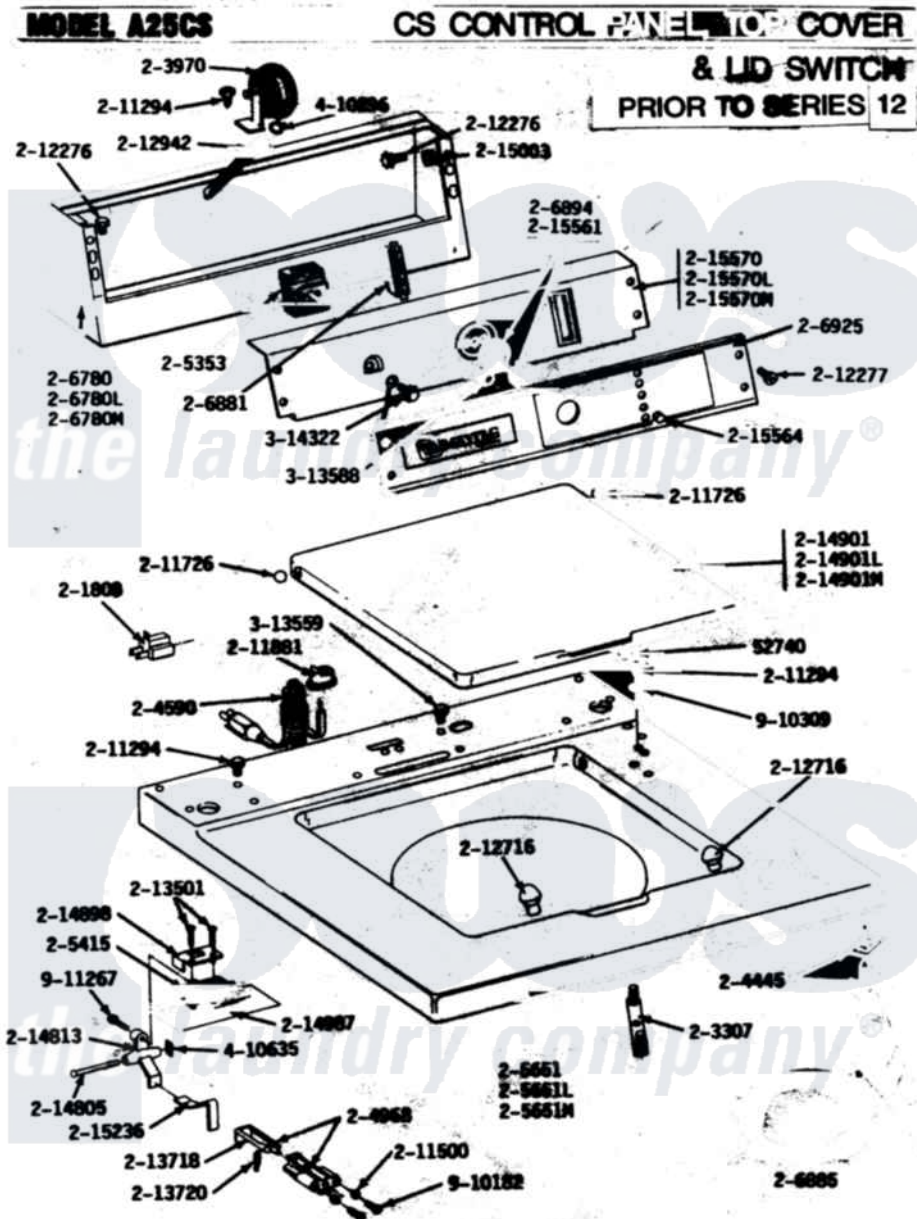

Maytag LA25CME 01 - CONTROL PANEL, TOP CVR & LID SWITCH (00)

Maytag [Commercial Maytag LA25CME Washer Parts](#) Parts Diagram 01 - CONTROL PANEL, TOP CVR & LID SWITCH (00)

[Click on the part number to view part](#)

Item	Original Part Number	Replaced By	Status	Part Description
001	Y052740	62739		Nut, Lock
002	Y201808			Converter
003	NLA		Not Available	MTG. STRAP---NA
004	203970			Switch, Water Level
005	204445			Screw And Fastener Assembly
006	204590			Cord, Power
007	204968			Plunger And Bracket Assembly--W
008	205353			Switch, DiAl-A-Fabric
009	205415	279347		Switch-Lid
010	205651		Not Available	TOP COVER-WHITE
"	NLA		Not Available	TOP COVER-ALMOND---NA
011	206780			Control Cover Assembly
"	206780L	206780		Control Cover Assembly
"	NLA		Not Available	CONTROL COVER ASSY
012	211881			Grommet, Cord Part Not Used-