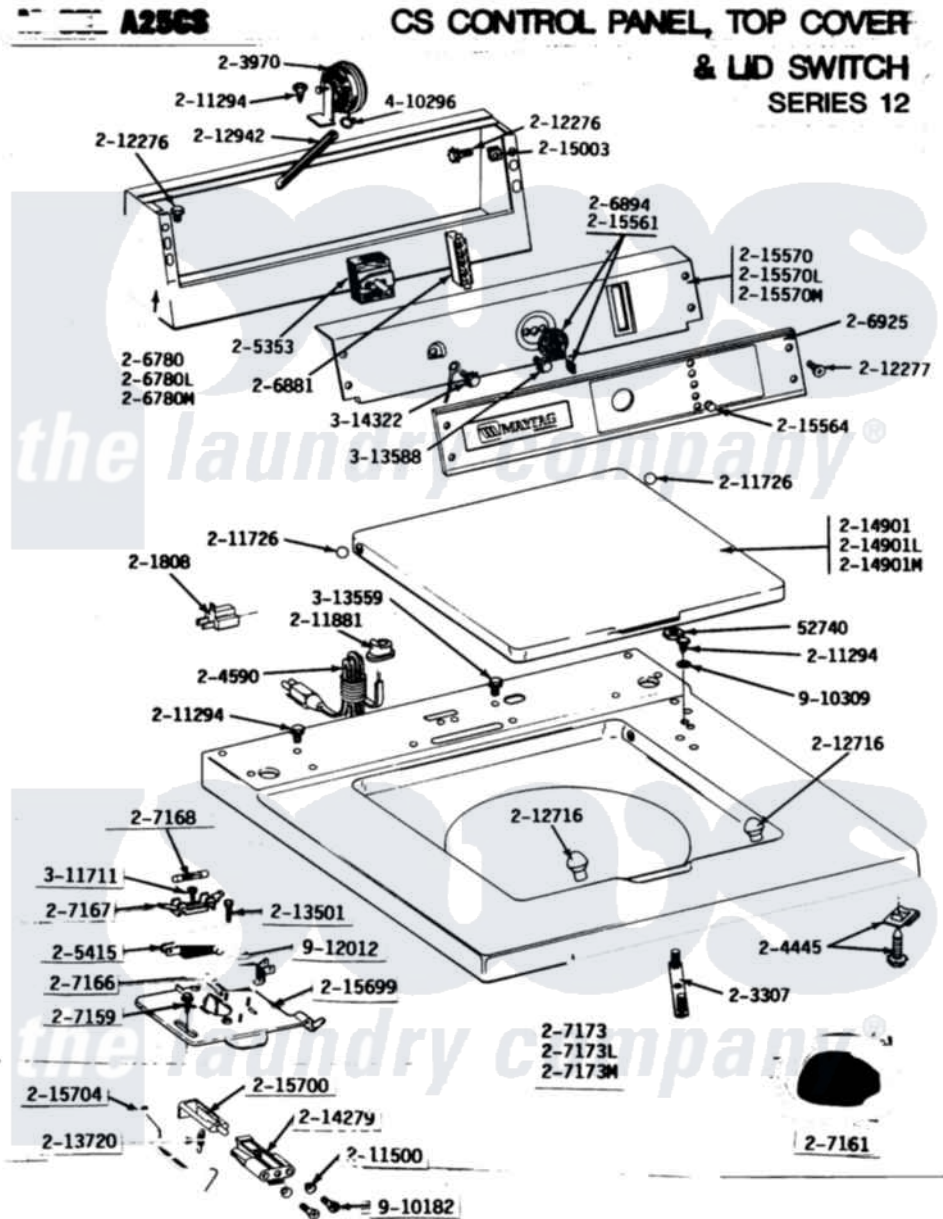

Maytag LA25CME 02 - CONTROL PANEL, TOP CVR & LID SWITCH (12)

Maytag [Commercial Maytag LA25CME Washer Parts](#) Parts Diagram 02 - CONTROL PANEL, TOP CVR & LID SWITCH (12)

Click on the part number to view part

Item	Original Part Number	Replaced By	Status	Part Description
001	Y052740	62739		Nut, Lock
002	Y201808			Converter
003	NLA		Not Available	MTG. STRAP----NA
004	203970			Switch, Water Level
005	204445			Screw And Fastener Assembly
006	204590			Cord, Power
007	205353			Switch, DiAl-A-Fabric
008	205415	279347		Switch-Lid
009	206780			Control Cover Assembly
"	206780L	206780		Control Cover Assembly
"	NLA		Not Available	CONTROL COVER ASSY
010	206881			Indicator, Light
011	206894			Knob, Selector
012	NLA		Not Available	CONTROL PANEL WITH LENS - CS &
013	207159	489355		Screw, 8 X 1/2