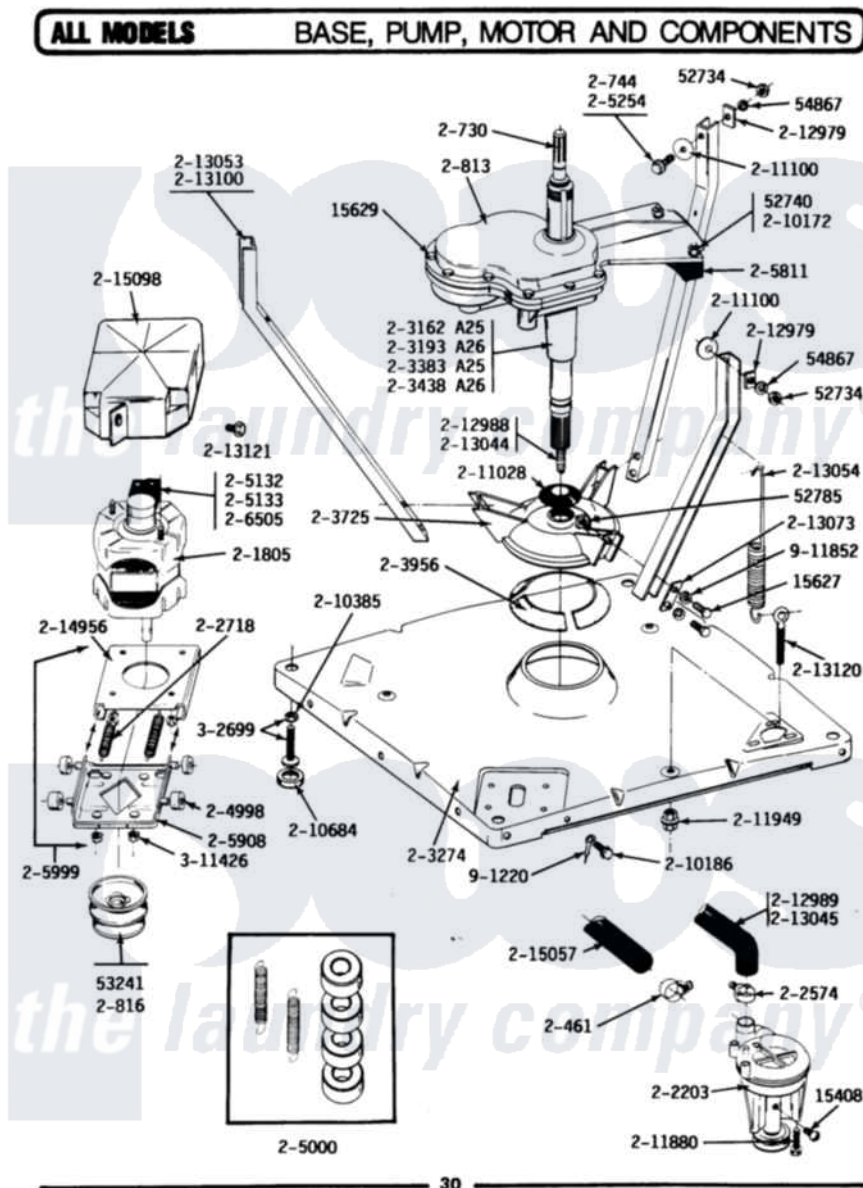

Maytag LA25CME 09 - BASE, PUMP, MOTOR & COMPONENTS

Maytag [Commercial Maytag LA25CME Washer Parts](#) Parts Diagram 09 - BASE, PUMP, MOTOR & COMPONENTS
 Click on the part number to view part

Item	Original Part Number	Replaced By	Status	Part Description
001	Y015408	22003235		Screw, Bearing Insert
002	Y015627			Screw- Hex
003	Y015629			Bolt, Grinding Chamber
004	Y052734			Nut, Carrage Bolts And Bracket
005	Y052785			Nut, Brace To Damper
006	Y053241			Set Screw, Motor Pulley
007	Y054867			Washer, Lock
008	200461	285655		Clamp, Hose
009	200730	22002124		Shaft- Agi
010	200744	W10175939		Bolt
011	NLA		Not Available	GEAR CASE COVER ASSEMBLY
012	200816	6-2008160		Pulley- MO
013	201805	12002351		Motor-Drve
014	202203	6-2022030		Pump As Pa
015	202574	3367052		Clamp, Hose