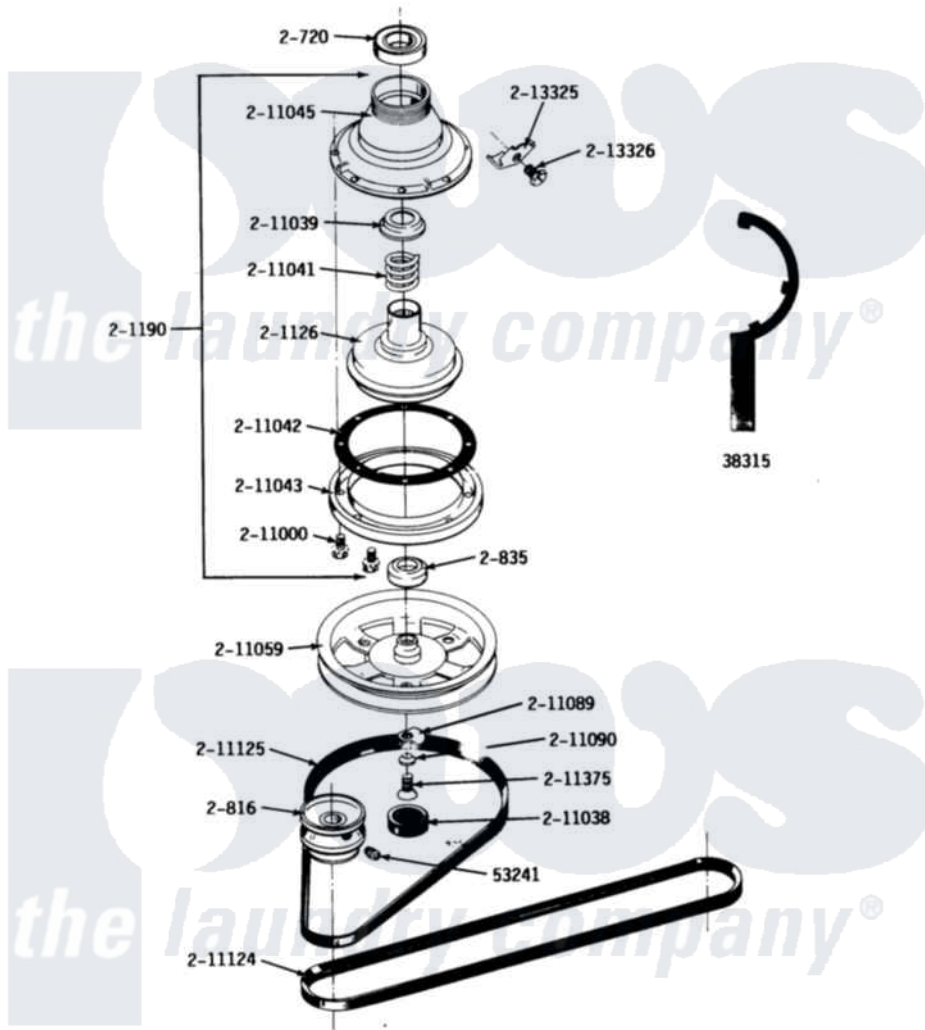

Maytag LA25CME 10 - CLUTCH, BRAKE & BELTS

ALL MODELS

CLUTCH, BRAKE AND BELTS

32

Maytag [Commercial Maytag LA25CME Washer Parts](#) Parts Diagram 10 - CLUTCH, BRAKE & BELTS
 Click on the part number to view part

Item	Original Part Number	Replaced By	Status	Part Description
001	Y038315	038315		Tool
002	Y053241			Set Screw, Motor Pulley
003	Y200720	22003441		Bearing, Rear
004	200816	6-2008160		Pulley- MO
005	200835			Bearing, Brake Rotor
006	201126	6-2011900		Brake Asse
007	201190	6-2011900		Brake Asse
008	211000			SCREW, BRAKE DRUM (HEX HEAD)
009	NLA		Not Available	CAP, OIL RETAINER
010	211039	6-2011900		Brake Asse
011	211041	6-2011900		Brake Asse
012	211042	6-2011900		Brake Asse
013	211043	6-2011900		Brake Asse
014	211045	6-2011900		Brake Asse
015	211059	6-2301530		Pulley
016	211089			Lug, Stop Pulley

017	211090	22003555	Washer, Stop Lug
018	211124		Part Not Used
019	211125		V Belt, Drive Pulley
020	211375	681582	Screw
021	213325		Clip, Retaining
022	213326		Bolt, Sems Retaining Clip