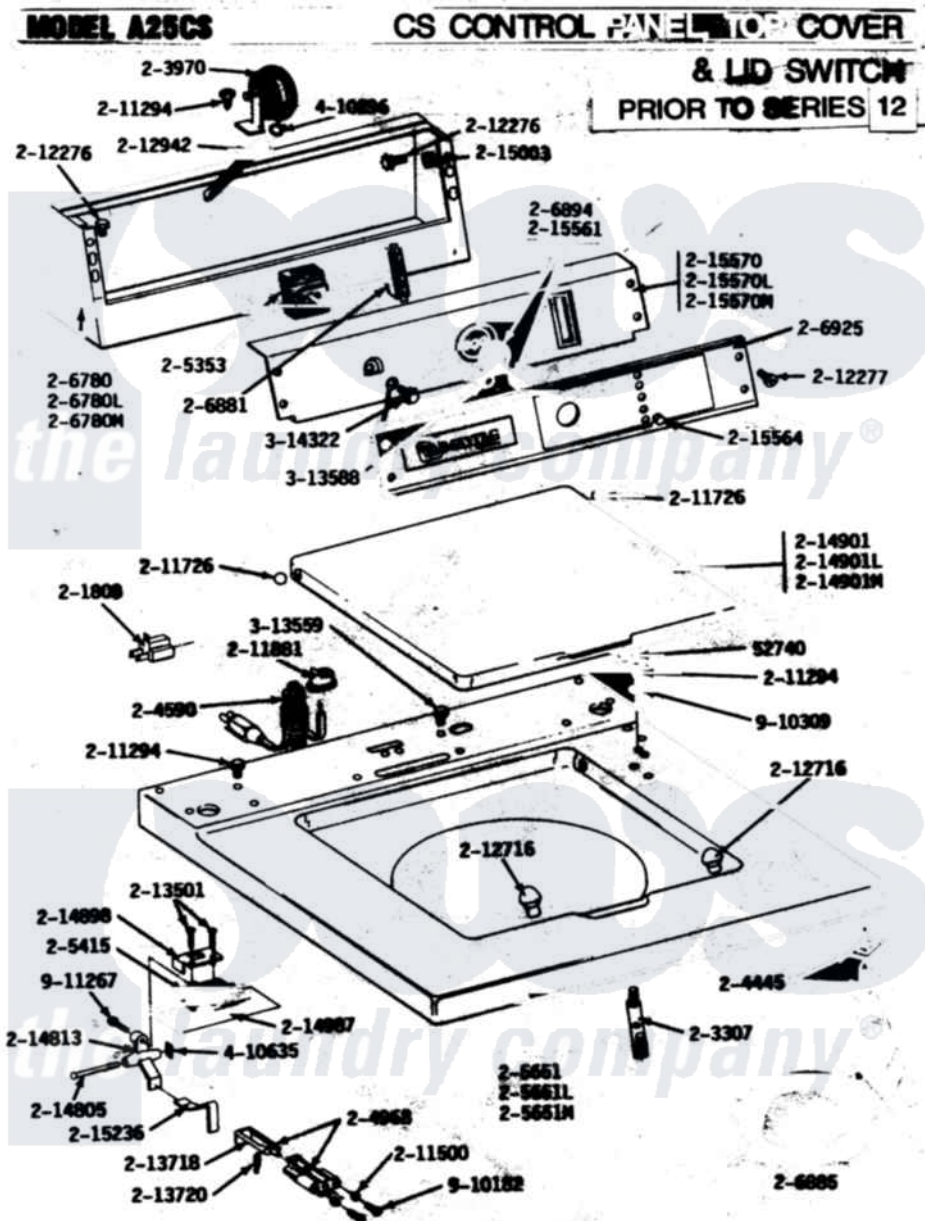

Maytag LA25CS 01 - CONTROL PANEL, TOP CVR & LID SWITCH (00)

Maytag Commercial Maytag LA25CS Washer Parts Parts Diagram 01 - CONTROL PANEL, TOP CVR & LID SWITCH (00)

Click on the part number to view part

Item	Original Part Number	Replaced By	Status	Part Description
001	<a href="#">Y052740</a>	<a href="#">62739</a>		Nut, Lock
002	<a href="#">Y201808</a>			Converter
003	NLA		Not Available	MTG. STRAP---NA
004	<a href="#">203970</a>			Switch, Water Level
005	<a href="#">204445</a>			Screw And Fastener Assembly
006	<a href="#">204590</a>			Cord, Power
007	<a href="#">204968</a>			Plunger And Bracket Assembly--W
008	<a href="#">205353</a>			Switch, DiAl-A-Fabric
009	205415	<a href="#">279347</a>		Switch-Lid
010	205651		Not Available	TOP COVER-WHITE
"	NLA		Not Available	TOP COVER-ALMOND---NA
011	<a href="#">206780</a>			Control Cover Assembly
"	206780L	<a href="#">206780</a>		Control Cover Assembly
"	NLA		Not Available	CONTROL COVER ASSY
012	<a href="#">211881</a>			Grommet, Cord Part Not Used-