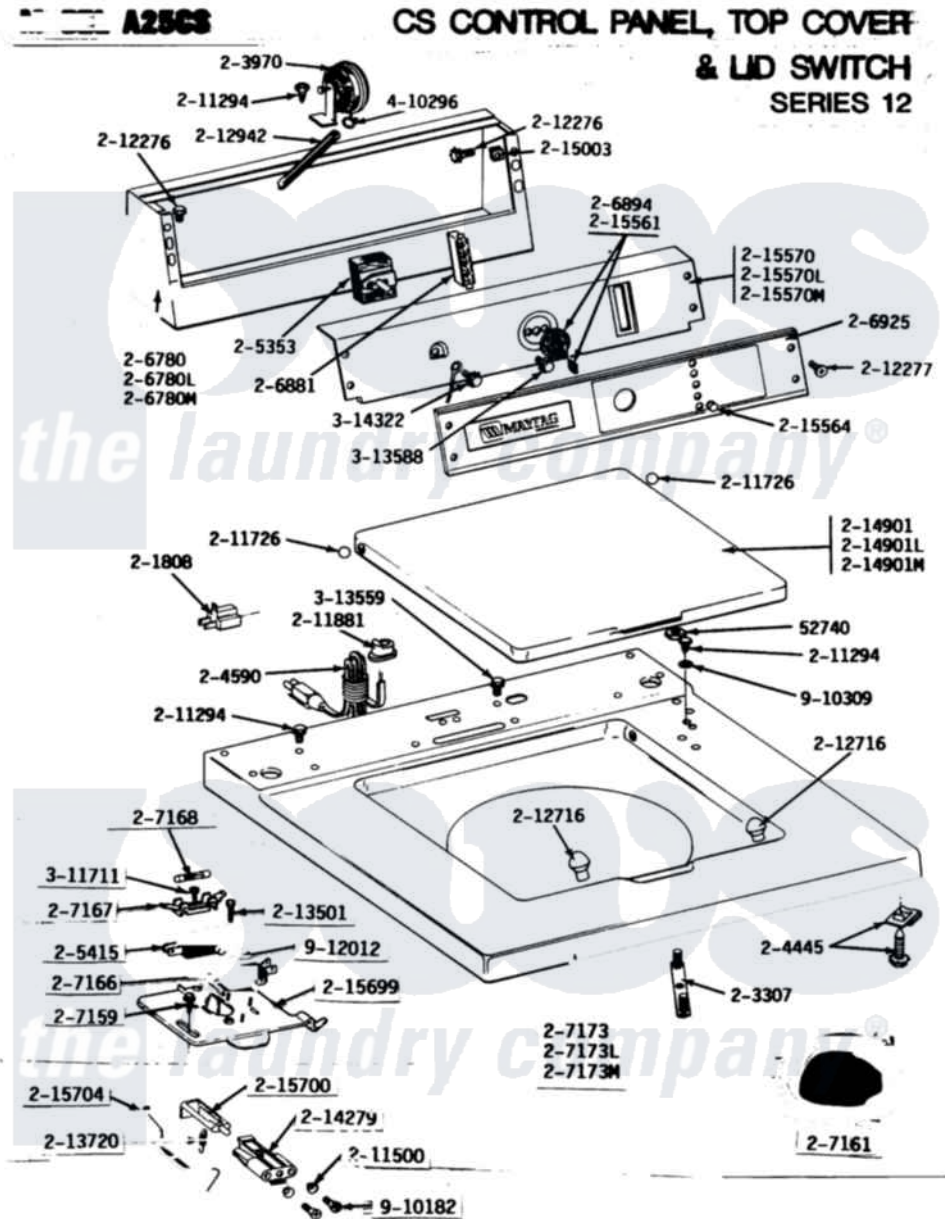

Maytag LA25CS 02 - CONTROL PANEL, TOP CVR & LID SWITCH (12)

Maytag Commercial Maytag LA25CS Washer Parts Parts Diagram 02 - CONTROL PANEL, TOP CVR & LID SWITCH (12)

Click on the part number to view part

Item	Original Part Number	Replaced By	Status	Part Description
001	Y052740	62739		Nut, Lock
002	Y201808			Converter
003	NLA		Not Available	MTG. STRAP----NA
004	203970			Switch, Water Level
005	204445			Screw And Fastener Assembly
006	204590			Cord, Power
007	205353			Switch, DiAl-A-Fabric
008	205415	279347		Switch-Lid
009	206780			Control Cover Assembly
"	206780L	206780		Control Cover Assembly
"	NLA		Not Available	CONTROL COVER ASSY
010	206881			Indicator, Light
011	206894			Knob, Selector
012	NLA		Not Available	CONTROL PANEL WITH LENS - CS &
013	207159	489355		Screw, 8 X 1/2