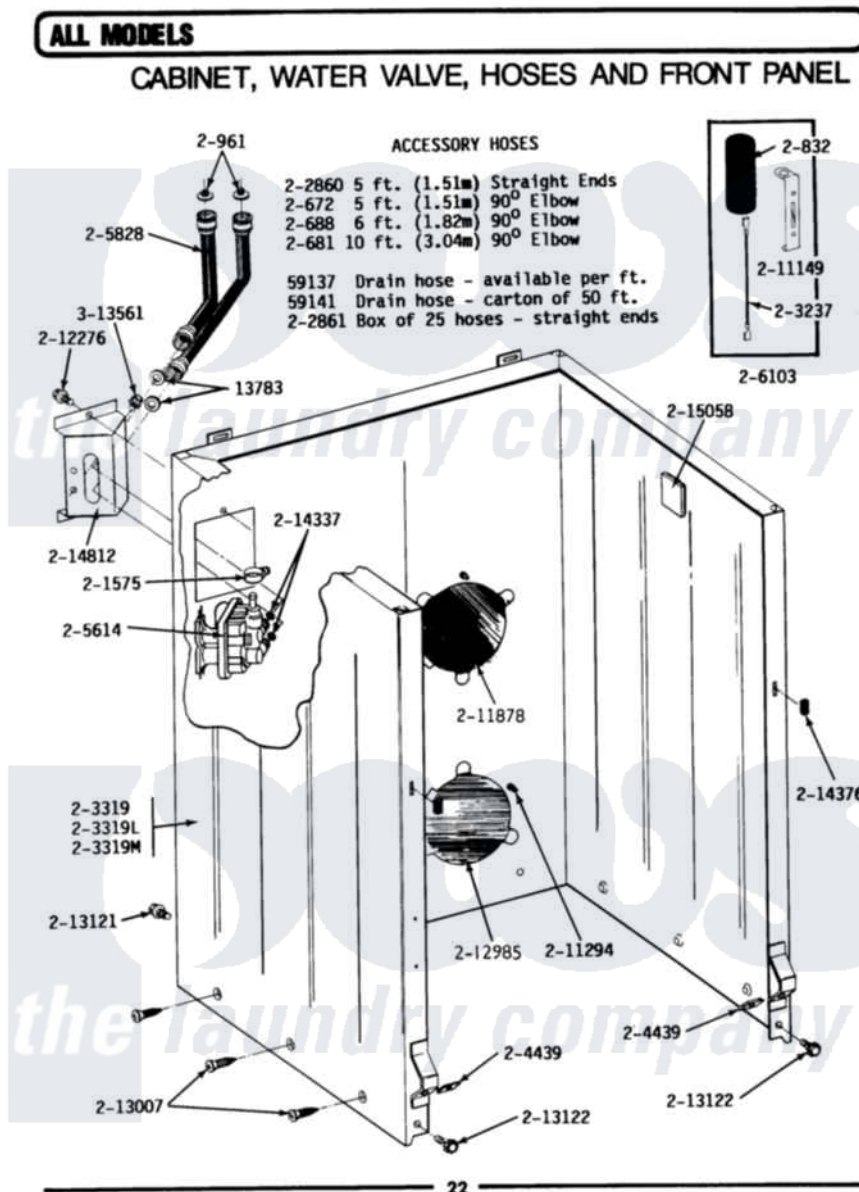

Maytag LA25CS 05 - CABINET, WATER VALVE, HOSES & FRNT PANEL

Maytag [Commercial Maytag LA25CS Washer Parts](#) Parts Diagram 05 - CABINET, WATER VALVE, HOSES & FRNT PANEL

[Click on the part number to view part](#)

Item	Original Part Number	Replaced By	Status	Part Description
001	Y013783			Washer, Inlet Hose
002	Y059137	Y059141		Ctn. 50 Ft. 31/32 Drain Hose
003	Y059141			Ctn. 50 Ft. 31/32 Drain Hose
004	200461	285655		Clamp, Hose
005	200672	76314		Hose, Inlet 6 Ft. Hose With Elbow
006	200681	21001467		Hose- 10'
007	200688	76314		Hose, Inlet 6 Ft. Hose With Elbow
008	Y200832			Capacitor
009	200908	285655		Clamp, Hose
010	200961	12001413		Strainer And Washer Kit
011	201112	76660		Break-Sphn
012	201575			Clamp, Hose
013	202860			Inlet Hose Assembly
014	202861	202860		Inlet Hose Assembly

015	203237		No.17 Wire With Terminal
016	NLA	Not Available	CABINET-WHITE
017	204439		Screw And Fstner Assembly
018	205614	205613	Water Valve
019	205828	202860	Inlet Hose Assembly
020	206103		Capacitor Kit
021	211111	16272	Connector, Straight
022	211149		Clip, Capacitor
023	211294	90767	Screw, 8A X 3/8 HeX Washer Head Tapping
024	211448		Clamp
025	NLA	Not Available	PLATE, ACCESS
026	212276	W10116760	Screw
027	212982	22001650	Fastener, Spring
028	212985	22002924	Plate, Access
029	212998		Not Available
"	212998L		Not Available
"	NLA	Not Available	FRONT PANEL-ALMOND
"	NLA	Not Available	FRONT PANEL-HARVEST WHEAT
030	213007		Xfor Cabinet See Cabinet, Back
031	213121	3400111	Screw, 12-14 X 5/8
032	213122	27001200	Screw
033	213846		Guard, Belt
034	214337	96160	Screen
035	214376	22002331	Spacer, Front Panel
036	214768	211704	Hose, Drain
037	214812	22002361	Bracket, Water Valve
038	215057	211704	Hose, Drain
039	215058		Pad, Cabinet Bumper
040	Y310842	8182296	Screw, Agitator
041	Y313561		Screw----NA