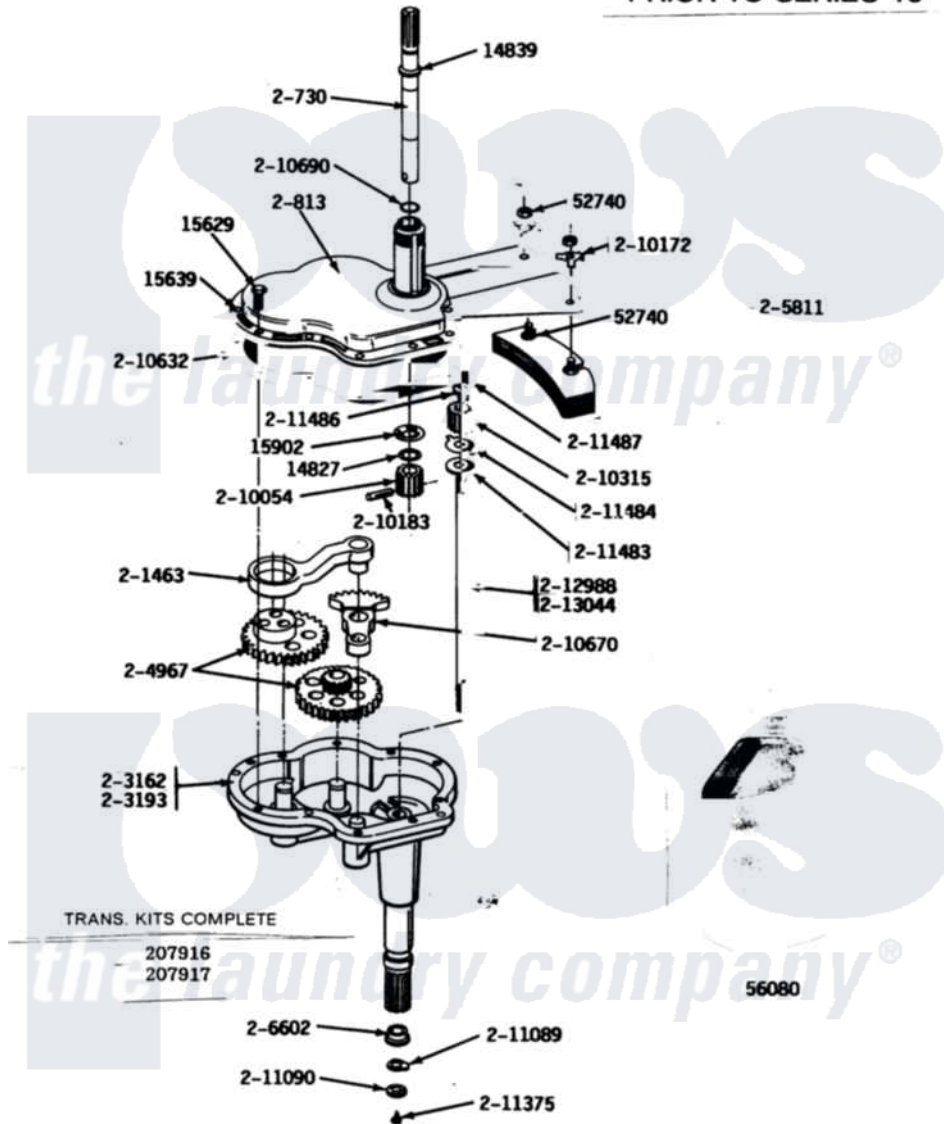

Maytag LA25CS 07 - TRANSMISSION (SERIES 00)

ALL MODELS

TRANSMISSION
PRIOR TO SERIES 10

Maytag Commercial Maytag LA25CS Washer Parts Parts Diagram 07 - TRANSMISSION (SERIES 00)
Click on the part number to view part

Item	Original Part Number	Replaced By	Status	Part Description
001	Y014827			Washer-Center Shaft
002	Y014839			Collar-Drive Shaft
003	Y015629			Bolt, Grinding Chamber
004	NLA		Not Available	DOWEL PIN
005	Y015902			Spring For Agitator
006	Y052740	62739		Nut, Lock
007	Y056080	6-0560800		Oil
008	200730	22002124		Shaft- Agi
009	NLA		Not Available	GEAR CASE COVER ASSEMBLY
010	NLA		Not Available	PITMAN WITH WRIST PIN
011	NLA		Not Available	GEAR HOUSING W/STUDS & TUBE
012	NLA		Not Available	PART NOT USED
013	204967			Gear Kit-Power Fin Agitator
014	NLA		Not Available	COUNTERWEIGHT
015	206602	207843		Lip Seal Repair Kit

016	210054		Pinion
017	NLA	Not Available	LOCK WASHER
018	210183		Groove Pin
019	210315		Pinion
020	210632	22210632	Gasket
021	NLA	Not Available	SEGMENT
022	210690		Seal, Rubber
023	211089		Lug, Stop Pulley
024	211090	22003555	Washer, Stop Lug
025	211375	681582	Screw
026	211483	6-2114830	Washer- SP
027	211484		Washer, Lug
028	211486		Screw, 3/8-16 X 1/2 Inch
029	NLA	Not Available	GROOV-PIN
030	212988		Part Not Used
031	213044		Shaft, Center