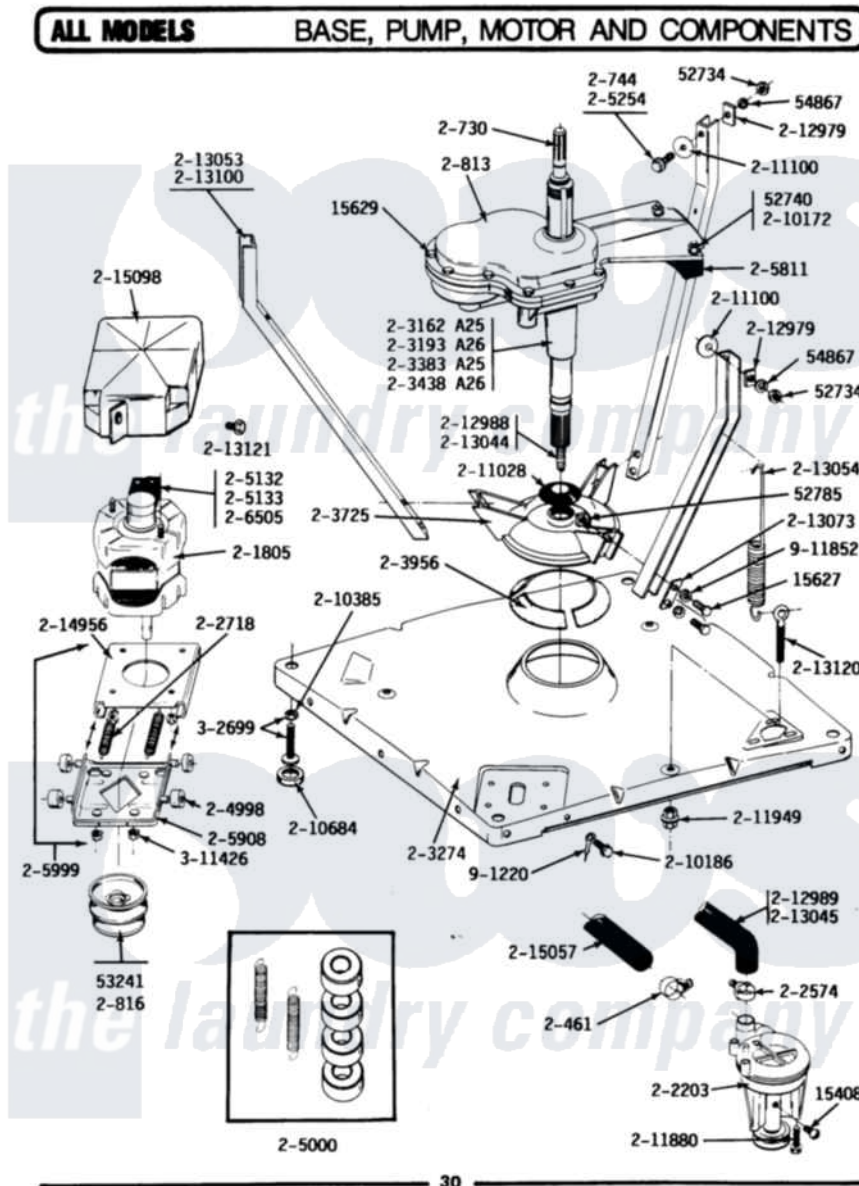

Maytag LA25CS 09 - BASE, PUMP, MOTOR & COMPONENTS

Maytag [Commercial Maytag LA25CS Washer Parts](#) Parts Diagram 09 - BASE, PUMP, MOTOR & COMPONENTS
 Click on the part number to view part

Item	Original Part Number	Replaced By	Status	Part Description
001	Y015408	22003235		Screw, Bearing Insert
002	Y015627			Screw- Hex
003	Y015629			Bolt, Grinding Chamber
004	Y052734			Nut, Carrage Bolts And Bracket
005	Y052785			Nut, Brace To Damper
006	Y053241			Set Screw, Motor Pulley
007	Y054867			Washer, Lock
008	200461	285655		Clamp, Hose
009	200730	22002124		Shaft- Agi
010	200744	W10175939		Bolt
011	NLA		Not Available	GEAR CASE COVER ASSEMBLY
012	200816	6-2008160		Pulley- MO
013	201805	12002351		Motor-Drve
014	202203	6-2022030		Pump As Pa
015	202574	3367052		Clamp, Hose