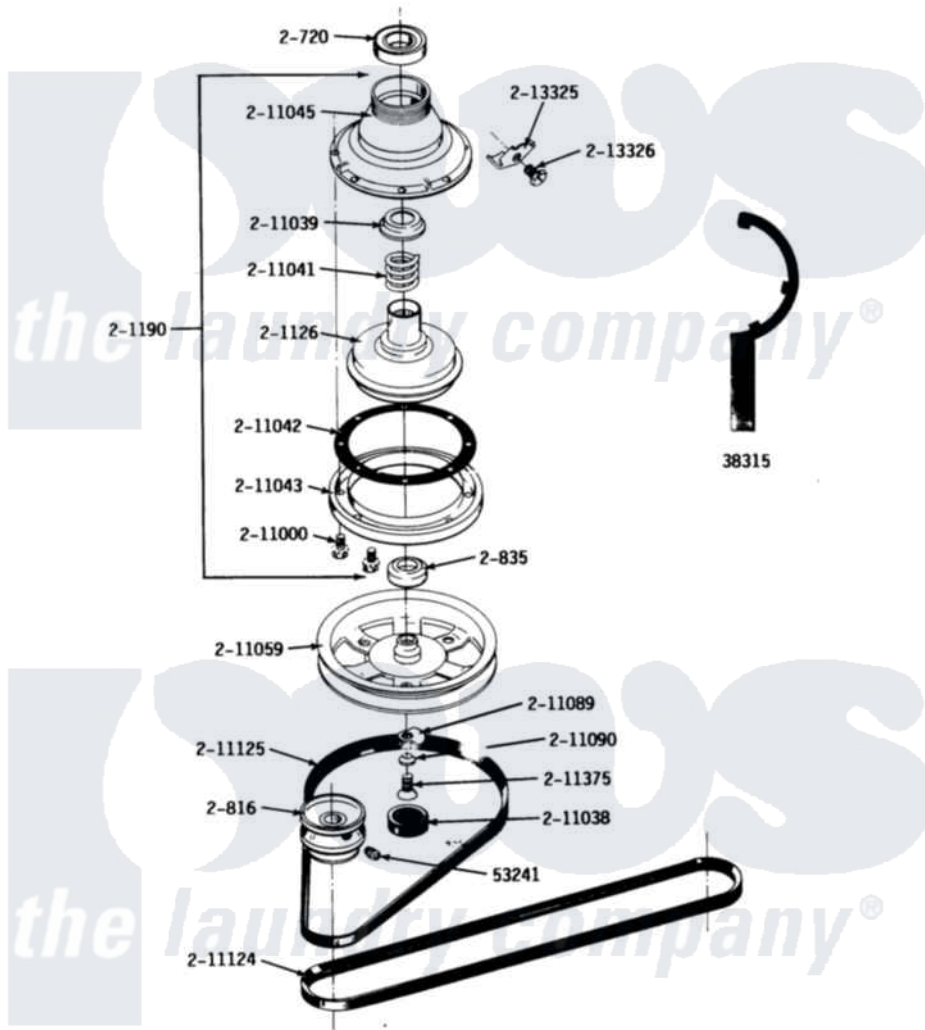

Maytag LA25CS 10 - CLUTCH, BRAKE & BELTS

ALL MODELS

CLUTCH, BRAKE AND BELTS

32

Maytag Commercial Maytag LA25CS Washer Parts Parts Diagram 10 - CLUTCH, BRAKE & BELTS
 Click on the part number to view part

Item	Original Part Number	Replaced By	Status	Part Description
001	Y038315	038315		Tool
002	Y053241			Set Screw, Motor Pulley
003	Y200720	22003441		Bearing, Rear
004	200816	6-2008160		Pulley- MO
005	200835			Bearing, Brake Rotor
006	201126	6-2011900		Brake Asse
007	201190	6-2011900		Brake Asse
008	211000			SCREW, BRAKE DRUM (HEX HEAD)
009	NLA		Not Available	CAP, OIL RETAINER
010	211039	6-2011900		Brake Asse
011	211041	6-2011900		Brake Asse
012	211042	6-2011900		Brake Asse
013	211043	6-2011900		Brake Asse
014	211045	6-2011900		Brake Asse
015	211059	6-2301530		Pulley
016	211089			Lug, Stop Pulley

017	211090	22003555	Washer, Stop Lug
018	211124		Part Not Used
019	211125		V Belt, Drive Pulley
020	211375	681582	Screw
021	213325		Clip, Retaining
022	213326		Bolt, Sems Retaining Clip