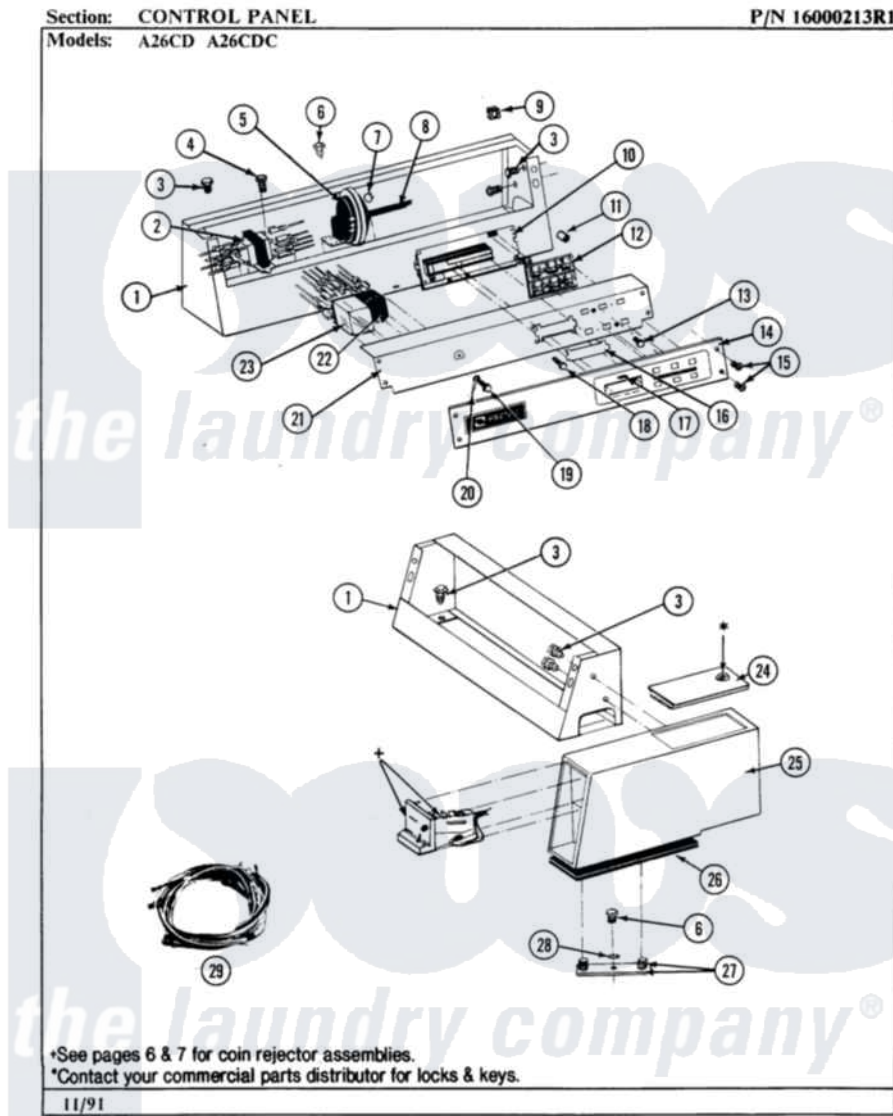

Maytag LA26CD 01 - CONTROL PANEL

Maytag [Commercial Maytag LA26CD Washer Parts](#) Parts Diagram 01 - CONTROL PANEL
 Click on the part number to view part

Item	Original Part Number	Replaced By	Status	Part Description
001	206780			Control Cover Assembly
"	206780L	206780		Control Cover Assembly
"	NLA		Not Available	CONTROL COVER ASSY
002	207766			Transformer
003	212276	W10116760		Screw
004	Y313559			Screw
005	203263	22004474		Switch- Pr
006	211294	90767		Screw, 8A X 3/8 HeX Washer Head Tapping
007	410296	596669		Clamp, Manifold
008	212942	22001619		Tube, Water Level Switch
009	215003			Fastener, Panel And Bracket
010	206828			Battery
"	912077			Locknut, Reader Harness
"	NLA		Not Available	CIRCUIT BOARD ASSY
011	Y215513			Standoff, Circuit Board
				Push Button And Switch

012	206808	W10135389		PUSH BUTTON AND SWITCH Assembly
"	215517	W10131113		Push Button
013	215527	W10140652		Screw, 6-20 X 1/2
014	215519			Panel, Control
015	215506			Screw, Control Panel Overlay
016	215515		Not Available	COVER, DISPLAY
017	214610			Bumper, Lid
018	215526			Screw, Circuit Board
019	Y314322	211251		Screw, Transformer
020	205810			Wire, Ground
021	206825	215516		Plate, Back-Up
"	NLA		Not Available	BACK BRACKET ASSY
022	206824	W10133335		Relay, Motor
023	206421			Relay, Motor Reversing
"	212949	22001866		Screw, Relay
024	203188		Not Available	TIMER ACCESS DOOR (WHT)
"	203188L		Not Available	ACCESS DOOR-ALMOND
"	203188M		Not Available	ACCESS DOOR-HARVEST WHEAT
025	207940	22001407		Case, Coin Slide
"	207940L	22001408		(ALM)
"	NLA		Not Available	CONTROL CENTER CASE HARVEST WH
026	214660			Gasket, Control Center
027	NLA		Not Available	MTG. STRAP---NA
028	910309			Washer, Mounting Strap
029	NLA		Not Available	WIRE HARNESS NLA