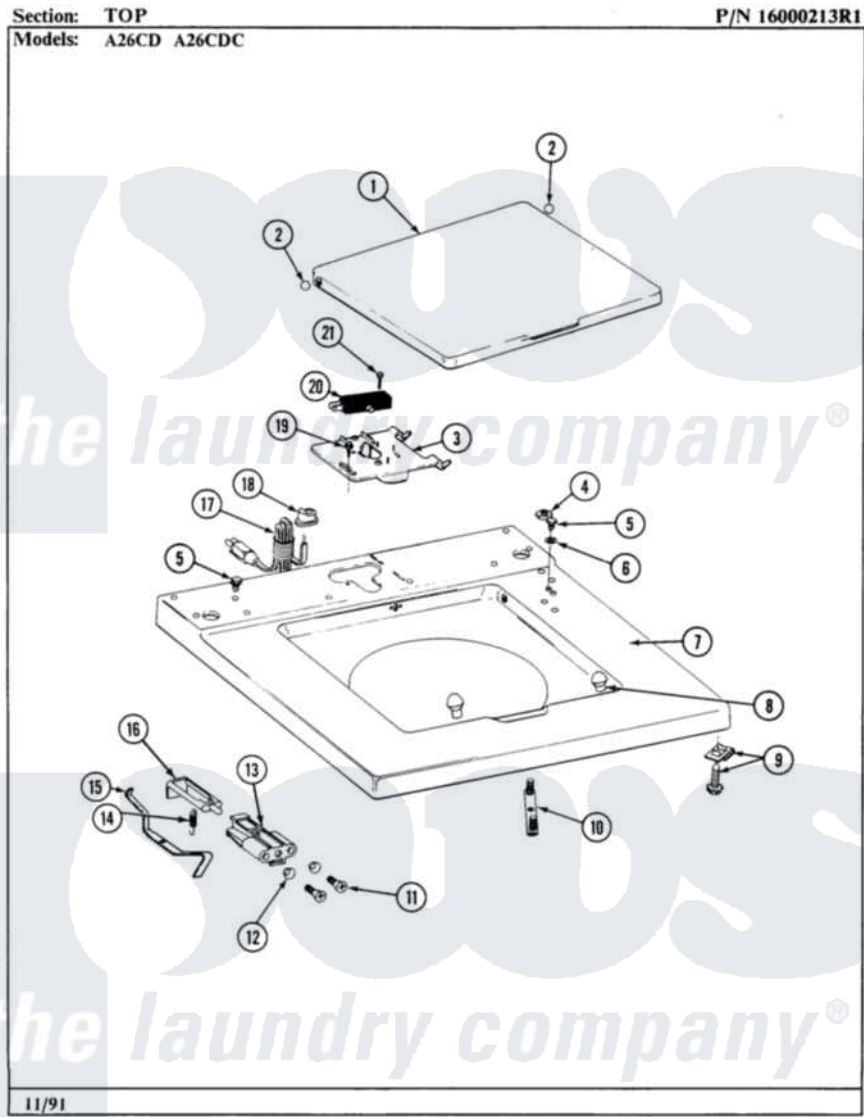

Maytag LA26CD 02 - TOP

4

Maytag [Commercial Maytag LA26CD Washer Parts](#) Parts Diagram 02 - TOP
Click on the part number to view part

Item	Original Part Number	Replaced By	Status	Part Description
001	214901		Not Available	LID-WHITE
"	NLA		Not Available	(ALM)
002	211726			Hinge, Ball Lid
003	Y215699	22001678		Bracket, Switch And Fuse
004	Y052740	62739		Nut, Lock
005	211294	90767		Screw, 8A X 3/8 HeX Washer Head Tapping
006	910309			Washer, Mounting Strap
007	207173		Not Available	TOP COVER ASSEMBLY (WHT)
"	NLA		Not Available	(ALM)
008	212716			Bumper, Lid
009	204445			Screw And Fastener Assembly
010	NLA		Not Available	STRAP, MOUNTING
011	910182	25-7809		Screw, No.6-20 1/2 Flthd Torx
012	211500			Washer, Bracket To Top Cover
013	201068			Plunger And Bracket

013	204900		Assembly--W
014	213720		Spring, Lid Switch
015	215704		Lever, Unbalance
016	NLA	Not Available	PLUNGER, LID SWITCH
017	NLA	Not Available	CORD, POWER
018	211881		Grommet, Cord Part Not Used- Gas Models Only
019	207159	489355	Screw, 8 X 1/2
020	205415	279347	Switch-Lid
021	213501		Screw, No.6-20 X 1-1/8 Inch