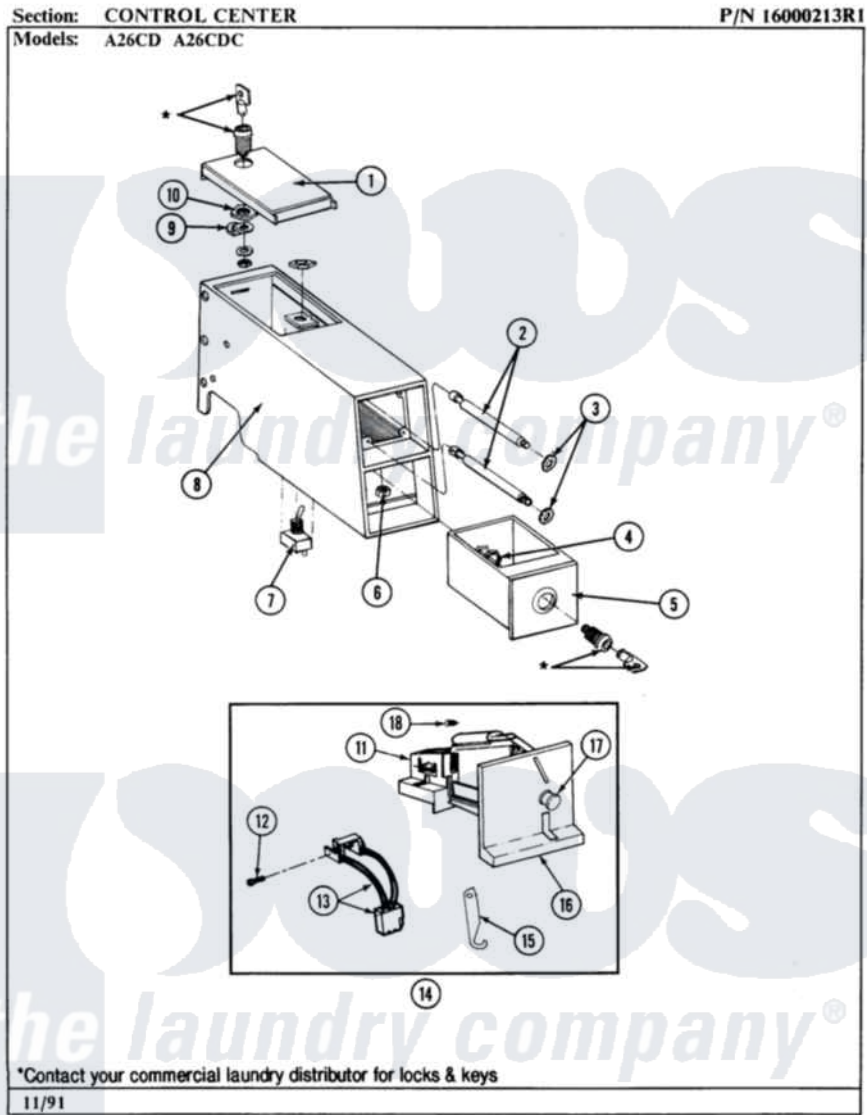

Maytag LA26CD 03 - CONTROL CENTER

6

Maytag [Commercial Maytag LA26CD Washer Parts](#) Parts Diagram 03 - CONTROL CENTER
Click on the part number to view part

Item	Original Part Number	Replaced By	Status	Part Description
001	203188		Not Available	TIMER ACCESS DOOR (WHT)
"	203188L		Not Available	ACCESS DOOR-ALMOND
"	203188M		Not Available	ACCESS DOOR-HARVEST WHEAT
002	213035			Bolt, Locking
003	910181			Lockwasher, Terminal Block
004	212328	W10139762		Hex Nut, 3/4-27
005	207912	208884		Coin Box K
"	207912L	208884		Coin Box K
"	NLA		Not Available	COIN BOX - HARVEST WHEAT
006	Y052740	62739		Nut, Lock
007	206794		Not Available	SWITCH (W/NUT)
008	207940	22001407		Case, Coin Slide
"	207940L	22001408		(ALM)
"	NLA		Not Available	CONTROL CENTER CASE HARVEST WH

009	213750	W10133266	Cam-Lock
010	212328	W10139762	Hex Nut, 3/4-27
011	207947		Rejector, Coin
012	314665		Screw, Switch Assembly
013	206799		Optic Switch Assembly
014	207948		Coin Drop Assembly
015	216011		Spring, Return Button
016	216010	Y208306	Kit- Mtg C
017	216009		BUTTON, RETURN
018	NLA	Not Available	SCREW FOR CAUTION PLATE----NA