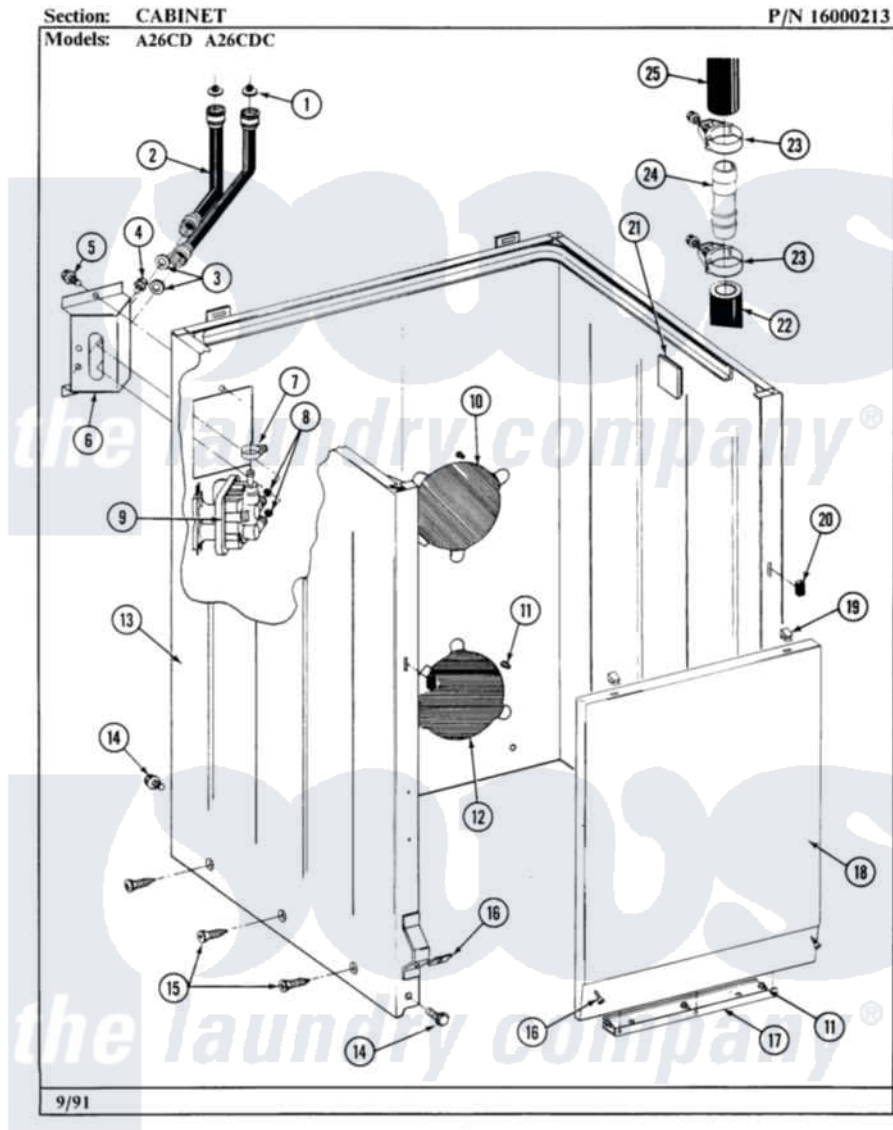

Maytag LA26CD 04 - CABINET

8

Maytag [Commercial Maytag LA26CD Washer Parts](#) Parts Diagram 04 - CABINET
Click on the part number to view part

Item	Original Part Number	Replaced By	Status	Part Description
001	200961	12001413		Strainer And Washer Kit
002	205828	202860		Inlet Hose Assembly
003	Y013783			Washer, Inlet Hose
004	Y313561			Screw----NA
005	212276	W10116760		Screw
006	214812	22002361		Bracket, Water Valve
007	201575			Clamp, Hose
008	214337	96160		Screen
009	205614	205613		Water Valve
010	NLA		Not Available	PLATE, ACCESS
011	211294	90767		Screw, 8A X 3/8 HeX Washer Head Tapping
012	212985	22002924		Plate, Access
013	NLA		Not Available	CABINET-WHITE
014	213121	3400111		Screw, 12-14 X 5/8
015	213007			Xfor Cabinet See Cabinet, Back

016	204439		Screw And Fstner Assembly
017	213846		Guard, Belt
018	212998	Not Available	PANEL, FRONT (WHT)
"	212998L	Not Available	FRONT PANEL-ALMOND
"	NLA	Not Available	FRONT PANEL-HARVEST WHEAT
019	212982	22001650	Fastener, Spring
020	214376	22002331	Spacer, Front Panel
021	215058		Pad, Cabinet Bumper
022	214768	211704	Hose, Drain
023	200461	285655	Clamp, Hose
024	211111	16272	Connector, Straight
025	215057	211704	Hose, Drain