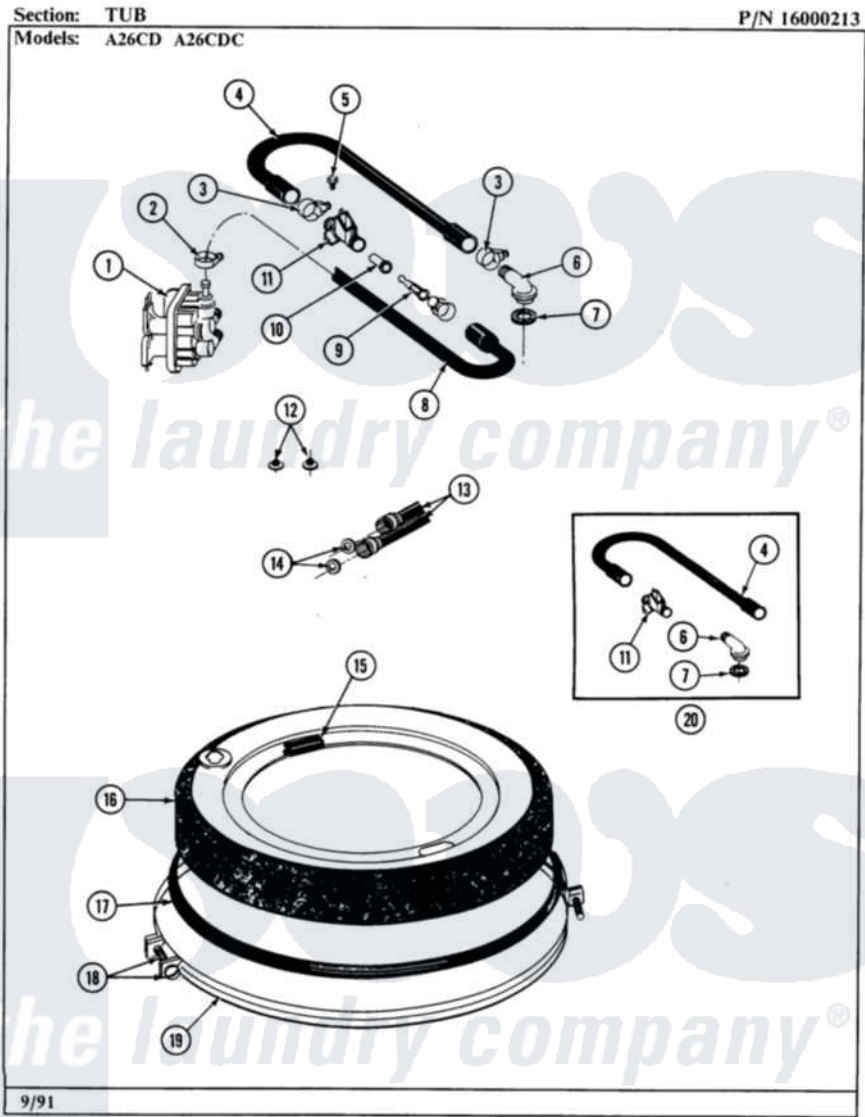

Maytag LA26CD 05 - TUB COVER

10

Maytag [Commercial Maytag LA26CD Washer Parts](#) Parts Diagram 05 - TUB COVER
Click on the part number to view part

Item	Original Part Number	Replaced By	Status	Part Description
001	205614	205613		Water Valve
002	201575			Clamp, Hose
003	202515	596669		Clamp, Manifold
004	Y215234			Hose, Injector Fill
005	312620			Screw, Sems
006	215235			Tube, Injector
007	215233			Seal For Injector Tube
008	213013			Hose, Injector
009	213015			Nozzle, Injector
010	213016	216201		Nozzle
011	215447			Sleeve For Injector
012	200961	12001413		Strainer And Washer Kit
013	205828	202860		Inlet Hose Assembly
014	Y013783			Washer, Inlet Hose
015	215232			Bumper, Unbalance
016	206380		Not Available	COVER, TUB

017

[211232](#)

Seal, Tub Cover

018

[205529](#)

Nut And Bolt Kit For Tub Clam

019

[200846](#)

Clamp - Tub Cover

020

206683

[206680](#)

Water Injector Assembly