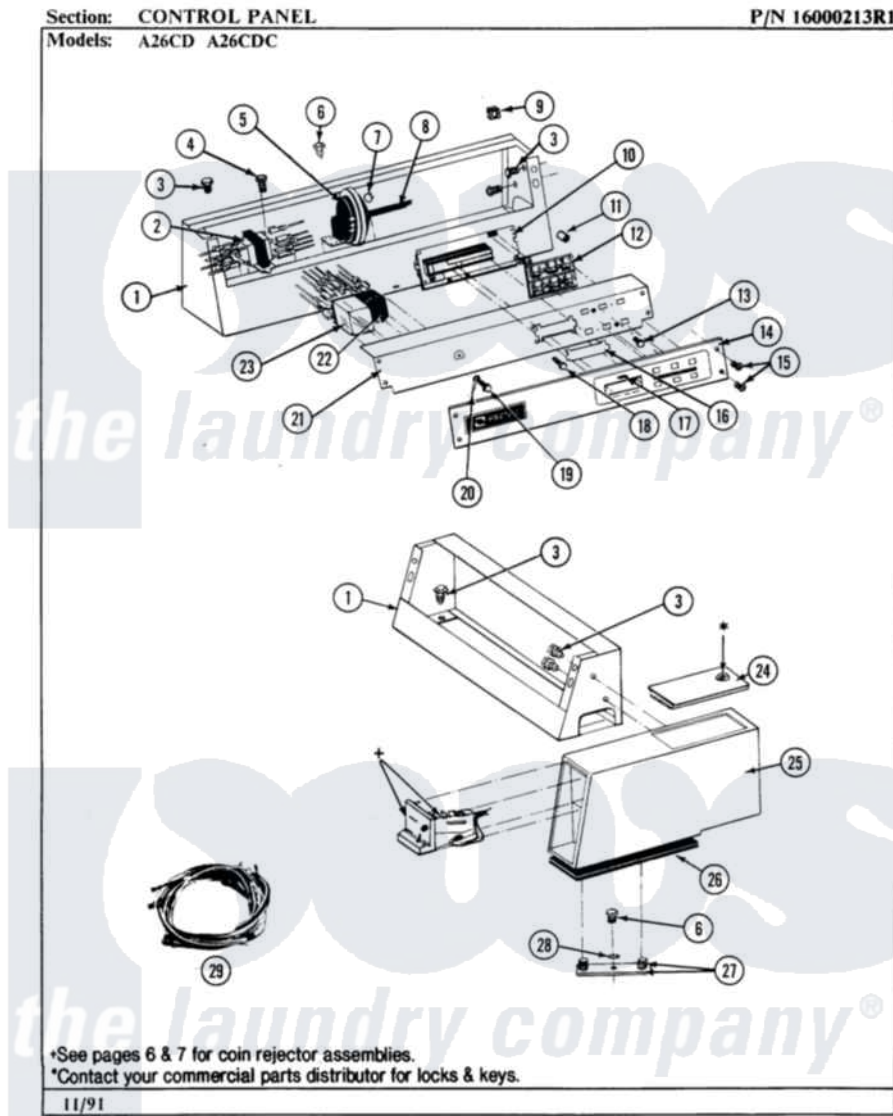

# Maytag LA26CDC 01 - CONTROL PANEL

Maytag Commercial Maytag LA26CDC Washer Parts Parts Diagram 01 - CONTROL PANEL  
 Click on the part number to view part

Item	Original Part Number	Replaced By	Status	Part Description
001	<a href="#">206780</a>			Control Cover Assembly
"	206780L	<a href="#">206780</a>		Control Cover Assembly
"	NLA		Not Available	CONTROL COVER ASSY
002	<a href="#">207766</a>			Transformer
003	212276	<a href="#">W10116760</a>		Screw
004	<a href="#">Y313559</a>			Screw
005	203263	<a href="#">22004474</a>		Switch- Pr
006	<a href="#">211294</a>	<a href="#">90767</a>		Screw, 8A X 3/8 HeX Washer Head Tapping
007	410296	<a href="#">596669</a>		Clamp, Manifold
008	212942	<a href="#">22001619</a>		Tube, Water Level Switch
009	<a href="#">215003</a>			Fastener, Panel And Bracket
010	<a href="#">206828</a>			Battery
"	<a href="#">912077</a>			Locknut, Reader Harness
"	NLA		Not Available	CIRCUIT BOARD ASSY
011	<a href="#">Y215513</a>			Standoff, Circuit Board
				Push Button And Switch