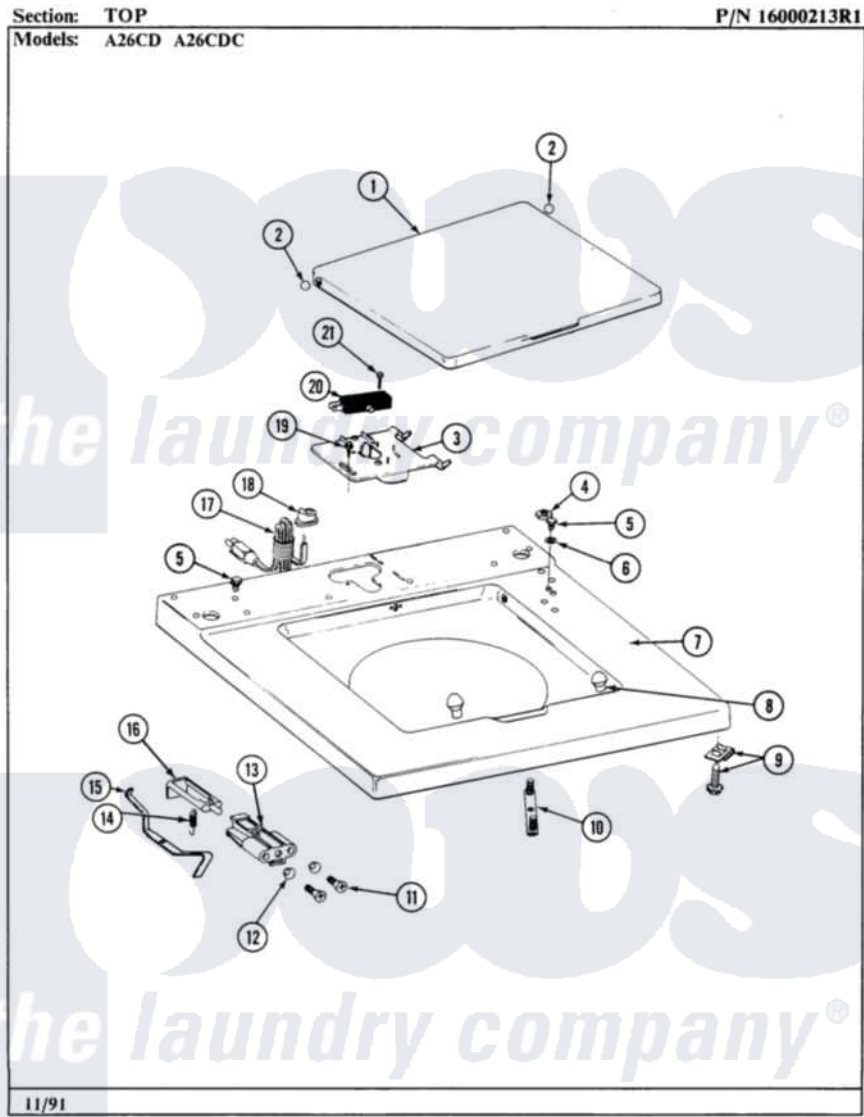

Maytag LA26CDC 02 - TOP

4

Maytag [Commercial Maytag LA26CDC Washer Parts](#) Parts Diagram 02 - TOP
Click on the part number to view part

Item	Original Part Number	Replaced By	Status	Part Description
001	214901		Not Available	LID-WHITE
"	NLA		Not Available	LID-ALMOND
002	211726			Hinge, Ball Lid
003	Y215699	22001678		Bracket, Switch And Fuse
004	Y052740	62739		Nut, Lock
005	211294	90767		Screw, 8A X 3/8 HeX Washer Head Tapping
006	910309			Washer, Mounting Strap
007	207173		Not Available	TOP COVER ASSEMBLY (WHT)
"	NLA		Not Available	TOP COVER ASSY ALM
008	212716			Bumper, Lid
009	204445			Screw And Fastener Assembly
010	NLA		Not Available	MTG. STRAP---NA
011	910182	25-7809		Screw, No.6-20 1/2 Flthd Torx
012	211500			Washer, Bracket To Top Cover
013	201068			Plunger And Bracket

013	204900		Assembly--W
014	213720		Spring, Lid Switch
015	215704		Lever, Unbalance
016	NLA	Not Available	LID SWITCH PLUNGER
017	204590		Cord, Power
018	211881		Grommet, Cord Part Not Used- Gas Models Only
019	207159	489355	Screw, 8 X 1/2
020	205415	279347	Switch-Lid
021	213501		Screw, No.6-20 X 1-1/8 Inch