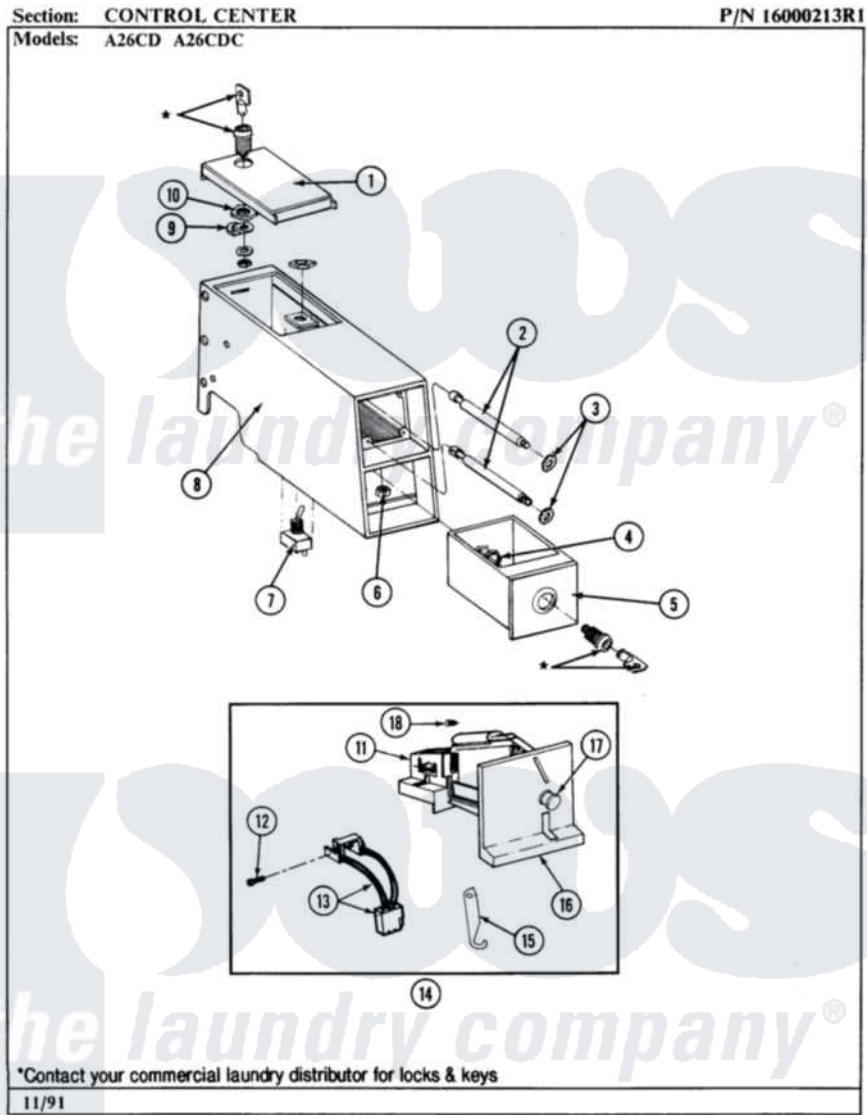

Maytag LA26CDC 03 - CONTROL CENTER

6

Maytag [Commercial Maytag LA26CDC Washer Parts](#) Parts Diagram 03 - CONTROL CENTER
Click on the part number to view part

Item	Original Part Number	Replaced By	Status	Part Description
001	203188		Not Available	TIMER ACCESS DOOR (WHT)
"	203188L		Not Available	ACCESS DOOR-ALMOND
"	203188M		Not Available	ACCESS DOOR-HARVEST WHEAT
002	213035			Bolt, Locking
003	910181			Lockwasher, Terminal Block
004	212328	W10139762		Hex Nut, 3/4-27
005	207912	208884		Coin Box K
"	207912L	208884		Coin Box K
"	NLA		Not Available	COIN BOX - HARVEST WHEAT
006	Y052740	62739		Nut, Lock
007	206794		Not Available	SWITCH (W/NUT)
008	207940	22001407		Case, Coin Slide
"	207940L	22001408		(ALM)
"	NLA		Not Available	CONTROL CENTER CASE HARVEST WH

009	213750	W10133266	Cam-Lock
010	212328	W10139762	Hex Nut, 3/4-27
011	207949		Rejector, Coin
012	314665		Screw, Switch Assembly
013	206799		Optic Switch Assembly
014	NLA	Not Available	COIN DROP ASSY 25 CENTS
015	216011		Spring, Return Button
016	216010	Y208306	Kit- Mtg C
017	216009		BUTTON, RETURN
018	NLA	Not Available	SCREW FOR CAUTION PLATE----NA