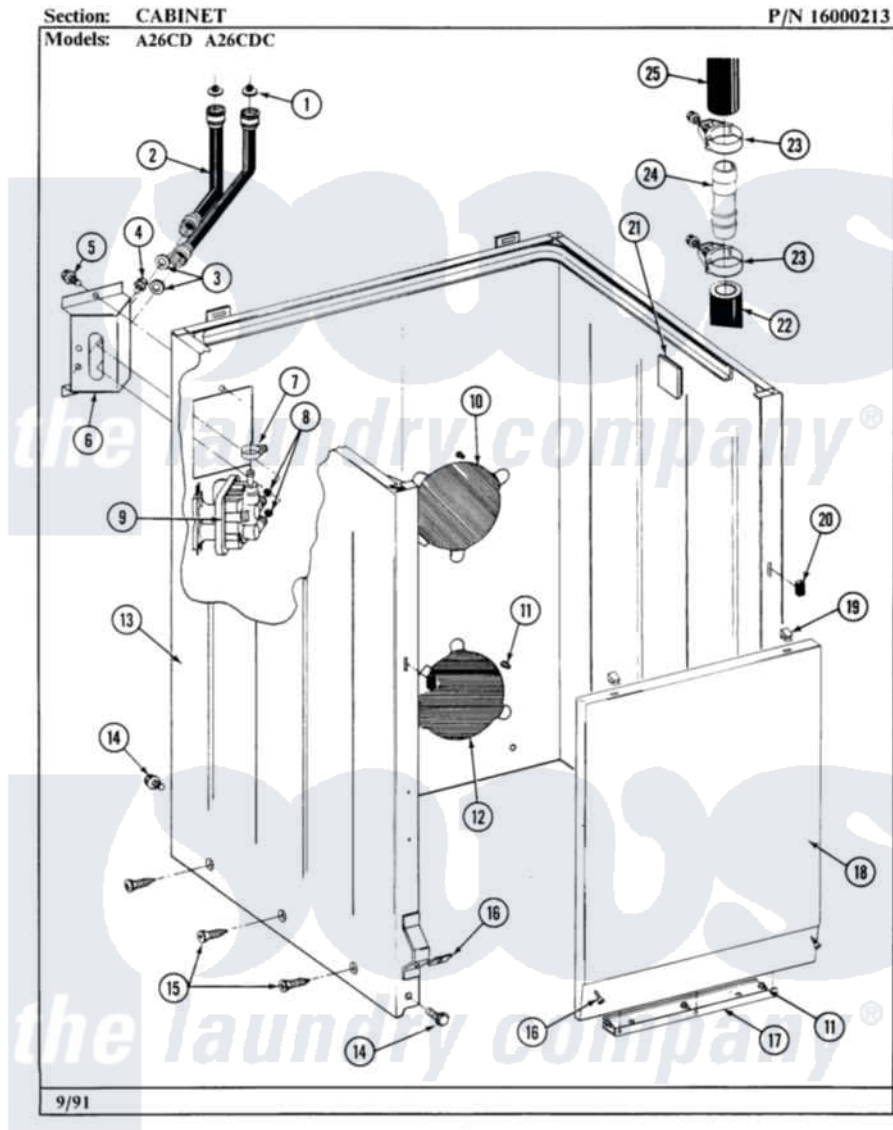

# Maytag LA26CDC 04 - CABINET

8

Maytag [Commercial Maytag LA26CDC Washer Parts](#) Parts Diagram 04 - CABINET  
Click on the part number to view part

Item	Original Part Number	Replaced By	Status	Part Description
001	200961	<a href="#">12001413</a>		Strainer And Washer Kit
002	205828	<a href="#">202860</a>		Inlet Hose Assembly
003	<a href="#">Y013783</a>			Washer, Inlet Hose
004	<a href="#">Y313561</a>			Screw----NA
005	212276	<a href="#">W10116760</a>		Screw
006	214812	<a href="#">22002361</a>		Bracket, Water Valve
007	<a href="#">201575</a>			Clamp, Hose
008	214337	<a href="#">96160</a>		Screen
009	205614	<a href="#">205613</a>		Water Valve
010	NLA		Not Available	PLATE, ACCESS
011	<a href="#">211294</a>	<a href="#">90767</a>		Screw, 8A X 3/8 HeX Washer Head Tapping
012	212985	<a href="#">22002924</a>		Plate, Access
013	NLA		Not Available	CABINET-WHITE
014	<a href="#">213121</a>	<a href="#">3400111</a>		Screw, 12-14 X 5/8
015	<a href="#">213007</a>			Xfor Cabinet See Cabinet, Back

016	<a href="#">204439</a>		Screw And Fstner Assembly
017	<a href="#">213846</a>		Guard, Belt
018	212998	Not Available	PANEL, FRONT (WHT)
"	212998L	Not Available	FRONT PANEL-ALMOND
"	NLA	Not Available	FRONT PANEL-HARVEST WHEAT
019	212982	<a href="#">22001650</a>	Fastener, Spring
020	214376	<a href="#">22002331</a>	Spacer, Front Panel
021	<a href="#">215058</a>		Pad, Cabinet Bumper
022	<a href="#">214768</a>	<a href="#">211704</a>	Hose, Drain
023	200461	<a href="#">285655</a>	Clamp, Hose
024	<a href="#">211111</a>	<a href="#">16272</a>	Connector, Straight
025	215057	<a href="#">211704</a>	Hose, Drain