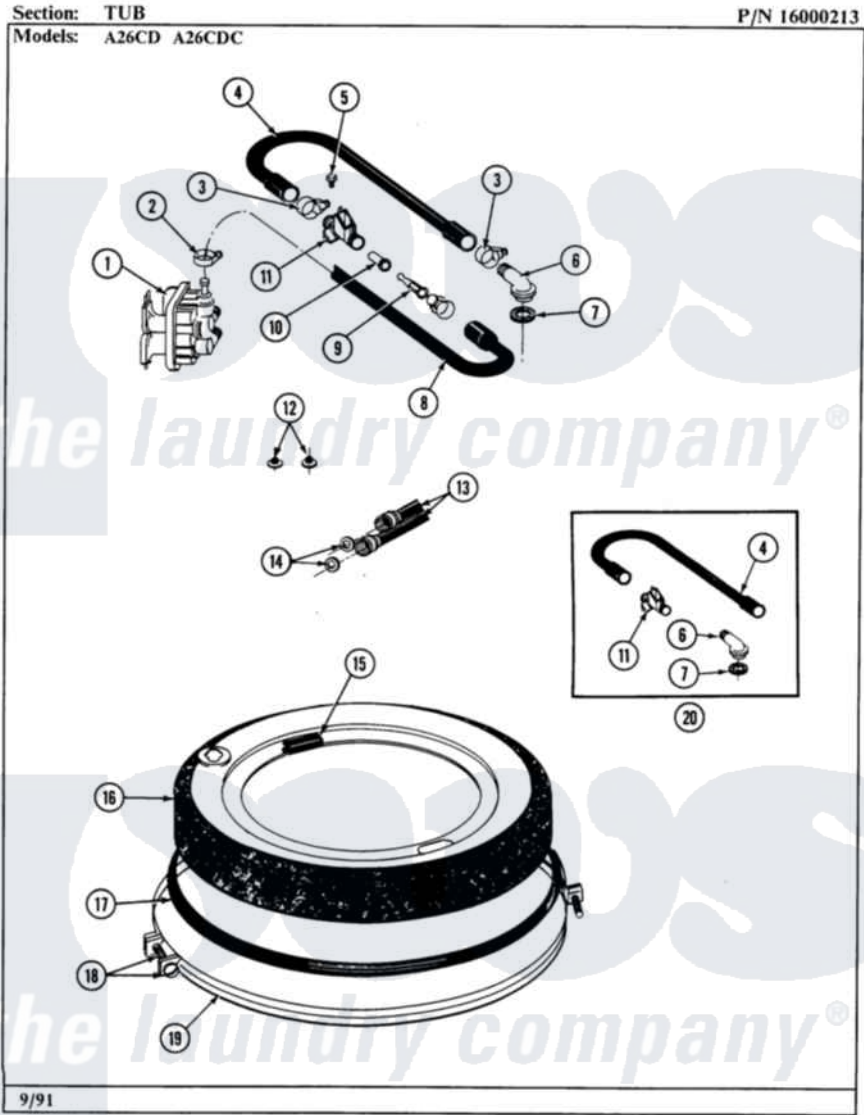

# Maytag LA26CDC 05 - TUB COVER

10

Maytag [Commercial Maytag LA26CDC Washer Parts](#) Parts Diagram 05 - TUB COVER  
Click on the part number to view part

Item	Original Part Number	Replaced By	Status	Part Description
001	205614	<a href="#">205613</a>		Water Valve
002	<a href="#">201575</a>			Clamp, Hose
003	202515	<a href="#">596669</a>		Clamp, Manifold
004	<a href="#">Y215234</a>			Hose, Injector Fill
005	<a href="#">312620</a>			Screw, Sems
006	<a href="#">215235</a>			Tube, Injector
007	<a href="#">215233</a>			Seal For Injector Tube
008	<a href="#">213013</a>			Hose, Injector
009	<a href="#">213015</a>			Nozzle, Injector
010	213016	<a href="#">216201</a>		Nozzle
011	<a href="#">215447</a>			Sleeve For Injector
012	200961	<a href="#">12001413</a>		Strainer And Washer Kit
013	205828	<a href="#">202860</a>		Inlet Hose Assembly
014	<a href="#">Y013783</a>			Washer, Inlet Hose
015	<a href="#">215232</a>			Bumper, Unbalance
016	206380		Not Available	COVER, TUB

017

[211232](#)

Seal, Tub Cover

018

[205529](#)

Nut And Bolt Kit For Tub Clam

019

[200846](#)

Clamp - Tub Cover

020

206683

[206680](#)

Water Injector Assembly