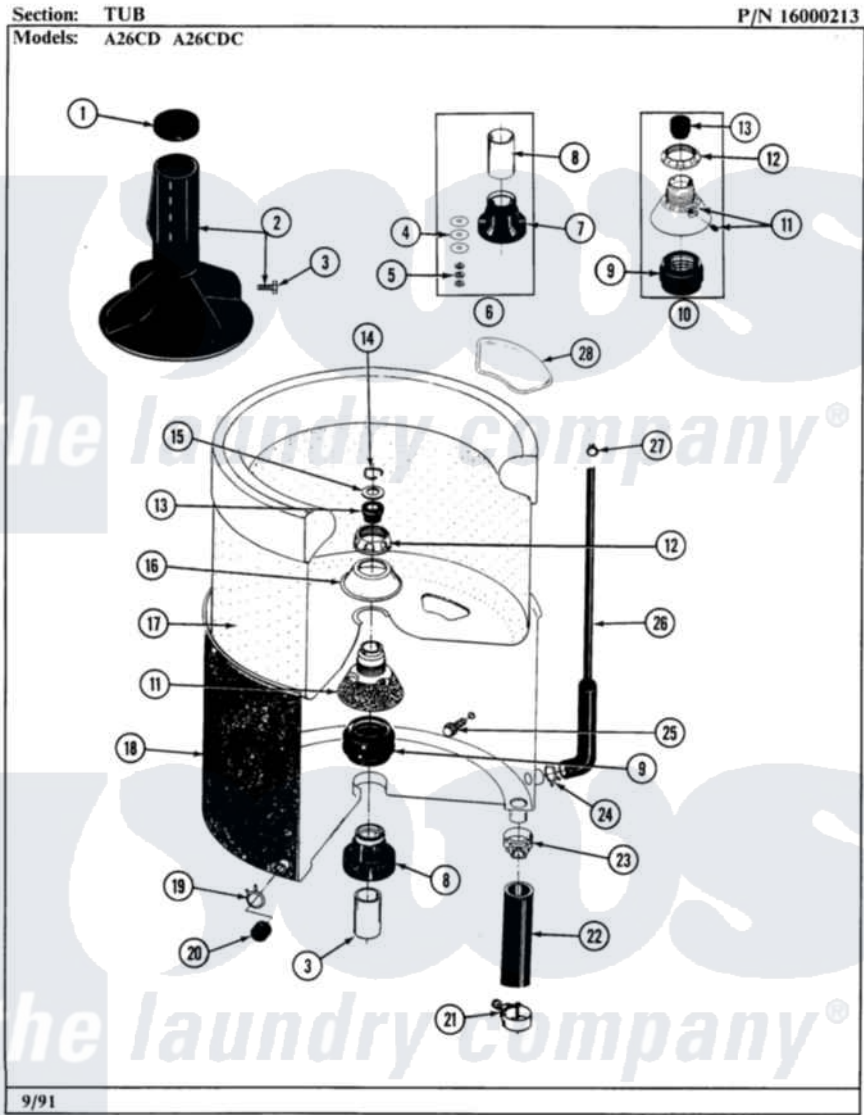

Maytag LA26CDC 06 - TUB

12

Maytag [Commercial Maytag LA26CDC Washer Parts](#) Parts Diagram 06 - TUB
Click on the part number to view part

Item	Original Part Number	Replaced By	Status	Part Description
001	215532			Cap, Agitator
002	207119	207228		Agitator W/Lock Screw
003	206478		Not Available	SCREW & WASHER FOR AGITATOR
004	211100			Washer, Outer Tub
005	Y054867			Washer, Lock
006	204013	6-2040130		Tub Bearin
007	200824	6-2040130		Tub Bearin
008	211130			Bearing Liner, Tub Bearing
009	201537	6-2095720		Mounting S
010	204012	6-2095720		Mounting S
011	202521	6-2095720		Mounting S
012	211047	6-2110472		Nut- Clamp
013	Y0A4298	6-0A57420		Seal- Agitator
014	Y015667			Retaining Ring
015	Y015666			Washer, Retaining -
016	211210			Washer, Clamping Nut

017	207831		Not Available	TUB, INNER (W/PLUG)
018	205484			Tub, Outer Part Not Used
019	214739	596669		Clamp, Manifold
020	214725			Cap For Spout-Outer Tub
021	202574	3367052		Clamp, Hose
022	213045			Hose, Outer Tub Part Not Used
023	200900	616099		Clamp
024	211641			Clamp, 1-1/16"
025	200744	W10175939		Bolt
"	205254	W10175938		Bolt
026	212942	22001619		Tube, Water Level Switch
027	410296	596669		Clamp, Manifold
028	215980			Plug, Filter Hole