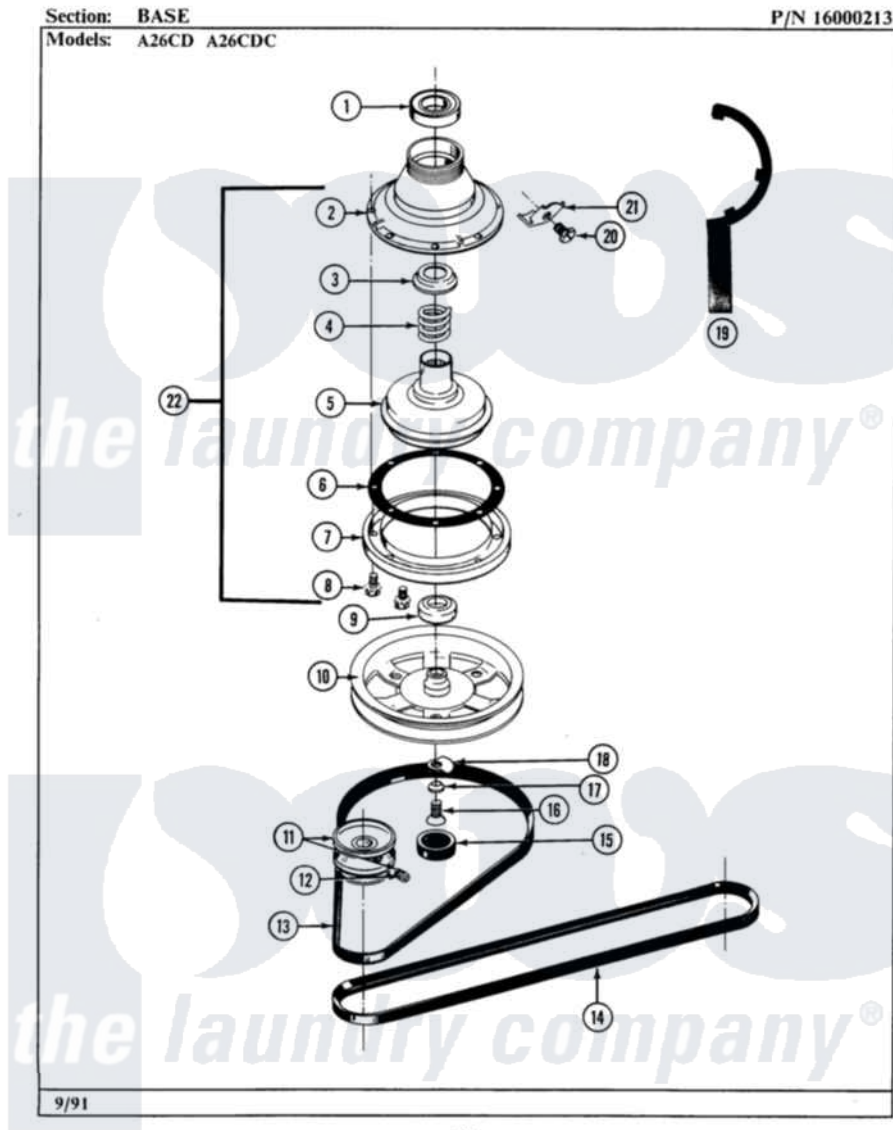

Maytag LA26CDC 09 - CLUTCH, BRAKE & BELTS

18

Maytag [Commercial Maytag LA26CDC Washer Parts](#) Parts Diagram 09 - CLUTCH, BRAKE & BELTS
 Click on the part number to view part

Item	Original Part Number	Replaced By	Status	Part Description
001	Y200720	22003441		Bearing, Rear
002	211045	6-2011900		Brake Asse
003	211039	6-2011900		Brake Asse
004	211041	6-2011900		Brake Asse
005	201126	6-2011900		Brake Asse
006	211042	6-2011900		Brake Asse
007	211043	6-2011900		Brake Asse
008	211000			SCREW, BRAKE DRUM (HEX HEAD)
009	200835			Bearing, Brake Rotor
010	211059	6-2301530		Pulley
011	200816	6-2008160		Pulley- MO
012	Y053241			Set Screw, Motor Pulley
013	211125			V Belt, Drive Pulley
014	211124			Part Not Used
015	NLA		Not Available	CAP, OIL RETAINER
016	211375	681582		Screw

017	211090	22003555	Washer, Stop Lug
018	211089		Lug, Stop Pulley
019	Y038315	038315	Tool
020	213326		Bolt, Sems Retaining Clip
021	213325		Clip, Retaining
022	201190	6-2011900	Brake Asse