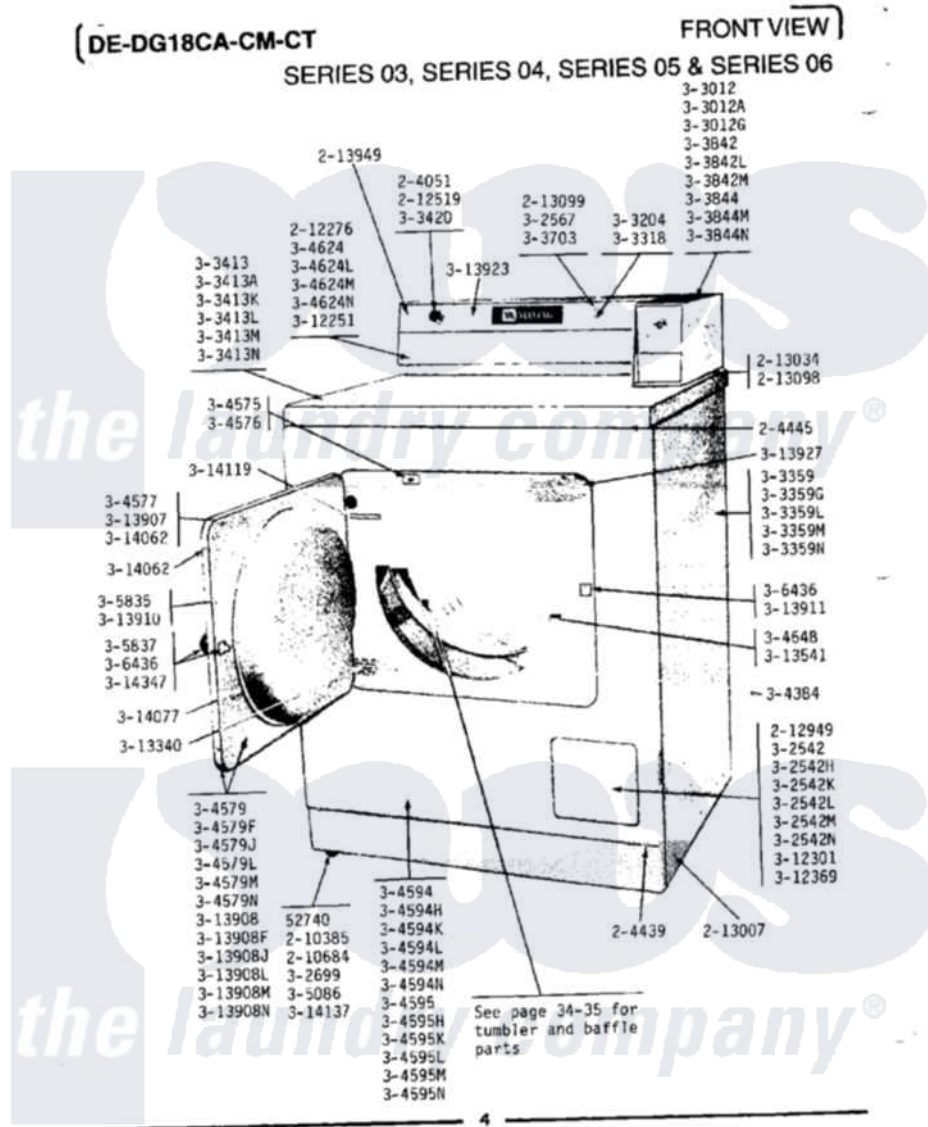

# Maytag LDE18CA 02 - FRONT VIEW (SERIES 03)

Maytag Commercial Maytag LDE18CA Dryer Parts Parts Diagram 02 - FRONT VIEW (SERIES 03)

Click on the part number to view part

Item	Original Part Number	Replaced By	Status	Part Description
001	<a href="#">Y052740</a>	<a href="#">62739</a>		Nut, Lock
002	204051	<a href="#">22204051</a>		Knob
003	<a href="#">204439</a>			Screw And Fstner Assembly
004	<a href="#">204445</a>			Screw And Fastener Assembly
005	<a href="#">210385</a>			Lock Nut For Adjustable Leg
006	<a href="#">210684</a>			Foot, Adjustable Leg
007	212276	<a href="#">W10116760</a>		Screw
008	<a href="#">212519</a>	<a href="#">488234</a>		Screw 8-32 X 1/4
009	212949	<a href="#">22001866</a>		Screw, Relay
010	<a href="#">213007</a>			Xfor Cabinet See Cabinet, Back
011	NLA		Not Available	GASKET UNDER CONTROL CENTER
012	<a href="#">213099</a>			Lens For Control Panel
013	<a href="#">213949</a>			Screw, No.8-18 X 5/16 Inch
014	Y302699	<a href="#">22003428</a>		Leg, Adjustable
015	NLA		Not Available	CONTROL CENTER-WHITE