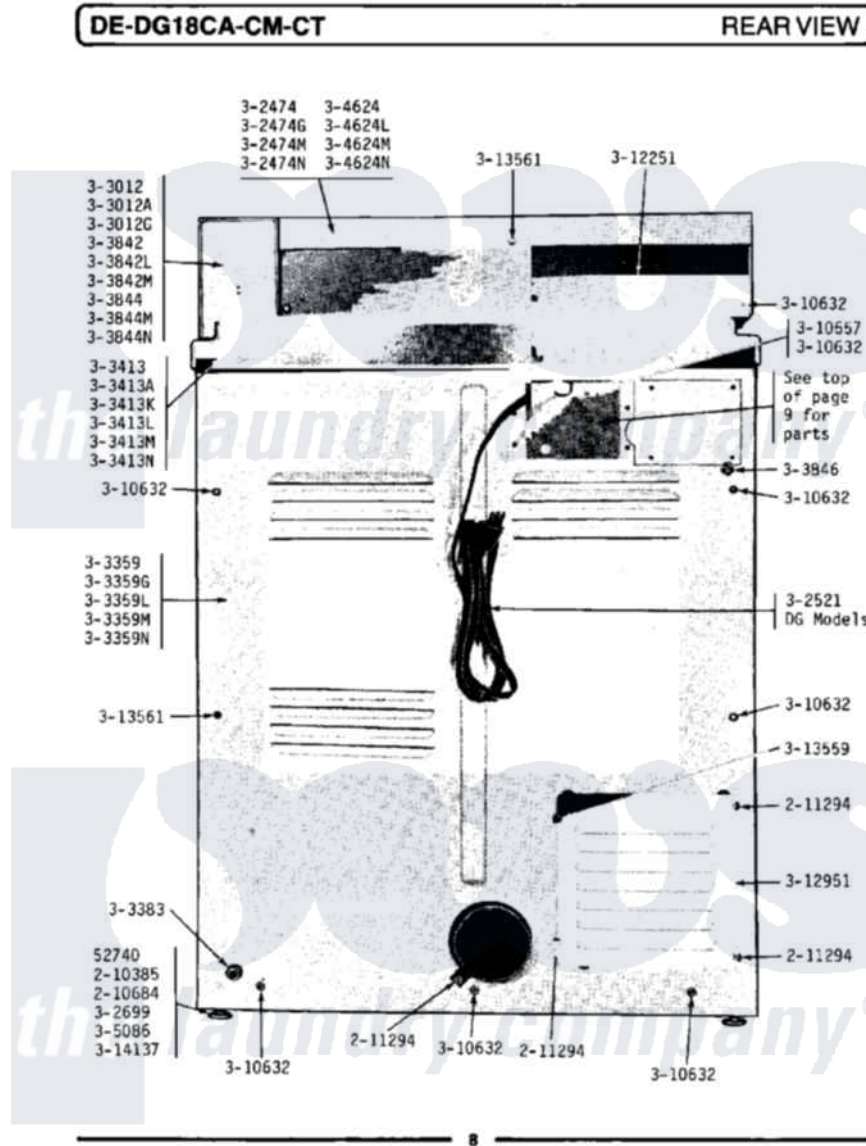

Maytag LDE18CA 03 - REAR VIEW

Maytag Commercial Maytag LDE18CA Dryer Parts Parts Diagram 03 - REAR VIEW
 Click on the part number to view part

Item	Original Part Number	Replaced By	Status	Part Description
001	Y052740	62739		Nut, Lock
002	210385			Lock Nut For Adjustable Leg
003	210684			Foot, Adjustable Leg
004	211294	90767		Screw, 8A X 3/8 Hex Washer Head Tapping
005	211881			Grommet, Cord Part Not Used-Gas Models Only
006	NLA		Not Available	CONTROL COVER-WHITE
007	NLA		Not Available	CONTROL COVER-HARVEST WHEAT
008	302521		Not Available	CORD, POWER PART NOT USED-GAS MODELS ONLY
009	Y302699	22003428		Leg, Adjustable
010	NLA		Not Available	CONTROL CENTER-WHITE
011	NLA		Not Available	CABINET-WHITE
012	NLA		Not Available	CABINET-ALMOND
013	NLA		Not Available	CABINET-HARVEST WHEAT
014	Y303361		Not Available	BASE ASSY. (UPPER &

014	Y303301	Not Available	LOWER)
015	NLA	Not Available	TOP COVER-WHITE
016	NLA	Not Available	TOP COVER-ALMOND
017	NLA	Not Available	TOP COVER-HARVEST WHEAT
018	Y303442		EXHAUST DUCT ASSEMBLY
019	NLA	Not Available	SCREW & WASHER ASSY.
020	NLA	Not Available	CONTROL COVER-WHITE
021	NLA	Not Available	CONTROL COVER-ALMOND
022	NLA	Not Available	CONTROL COVER-HARVEST WHEAT
023	Y305086		Adjustable Leg And Nut
024	310557		Washer
025	Y310632	1163839	Screw
026	NLA	Not Available	BACK FOR CONTROL PANEL
027	Y313559		Screw
028	Y313561		Screw---NA
029	Y314137		Foot, Rubber