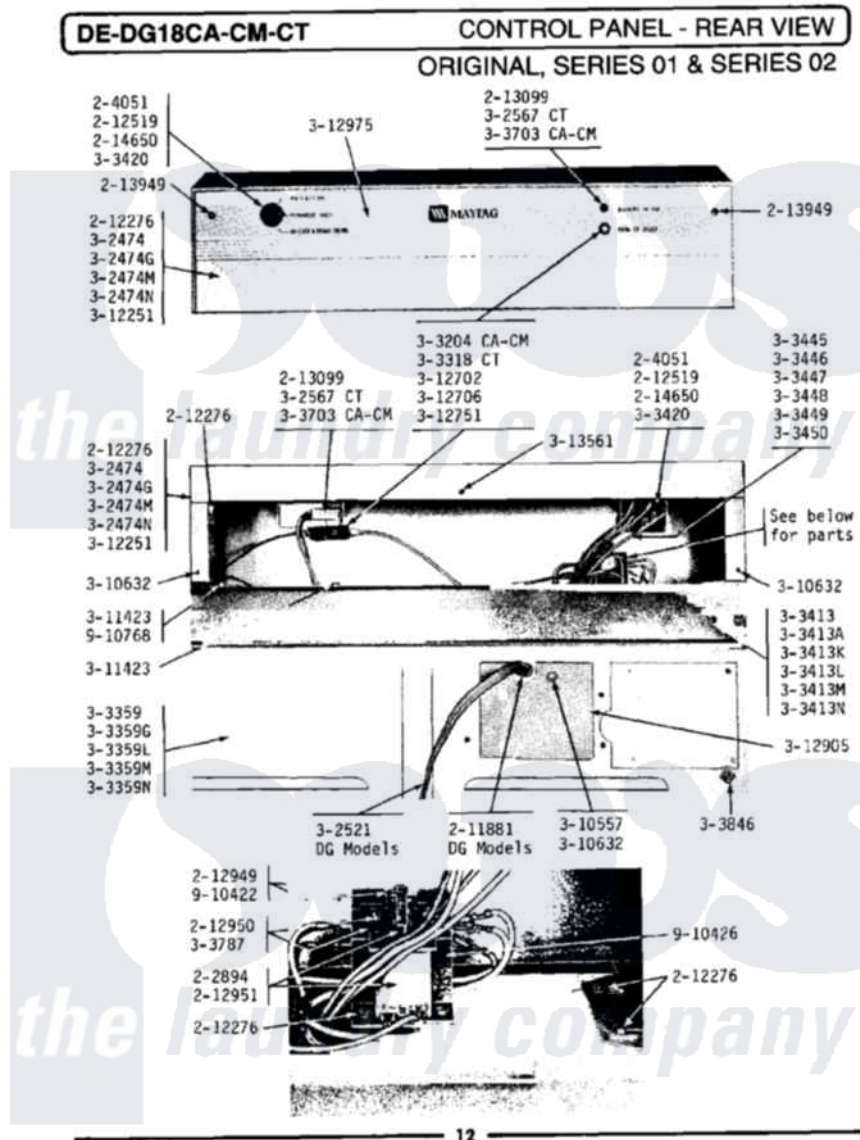

Maytag LDE18CA 04 - CONTROL PANEL (SERIES 00)

Maytag Commercial Maytag LDE18CA Dryer Parts Parts Diagram 04 - CONTROL PANEL (SERIES 00)
 Click on the part number to view part

Item	Original Part Number	Replaced By	Status	Part Description
001	204051	22204051		Knob
002	212276	W10116760		Screw
003	212519	488234		Screw 8-32 X 1/4
004	212949	22001866		Screw, Relay
005	212950	M0227520		Screw-Tc No.6-32 X 13/16", Preform SwiTch
006	212951			Screw, No.6-32 X 1/4 Inch
007	213099			Lens For Control Panel
008	213949			Screw, No.8-18 X 5/16 Inch
009	214650			Screw For 2-4051 Knob
010	NLA		Not Available	CONTROL COVER-WHITE
011	NLA		Not Available	CONTROL COVER-HARVEST WHEAT
012	Y303204			Start Switch With Nuts
013	NLA		Not Available	CABINET-WHITE
014	NLA		Not Available	CABINET-ALMOND
015	NLA		Not Available	TOP COVER-WHITE

016	NLA		Not Available	TOP COVER-ALMOND
017	NLA		Not Available	TOP COVER-HARVEST WHEAT
018	Y303420		Not Available	SELECTOR SWITCH
019	NLA		Not Available	MAIN WIRE HARNESS
020	Y303703			Pilot Light
021	NLA		Not Available	SCREW & WASHER ASSY.
022	310557			Washer
023	Y310632	1163839		Screw
024	Y311423	489483		Screw 10-32 X 1/2
025	NLA		Not Available	BACK FOR CONTROL PANEL
026	Y312702			Knurled Nut, Start Switch
027	Y312706	422617		Nut
028	312751			Lockwasher, Start Switch
029	Y312905		Not Available	COVER, TERMINAL
030	NLA		Not Available	CONTROL PANEL
031	Y313561			Screw---NA
032	910768	M0280301		Tie Electr