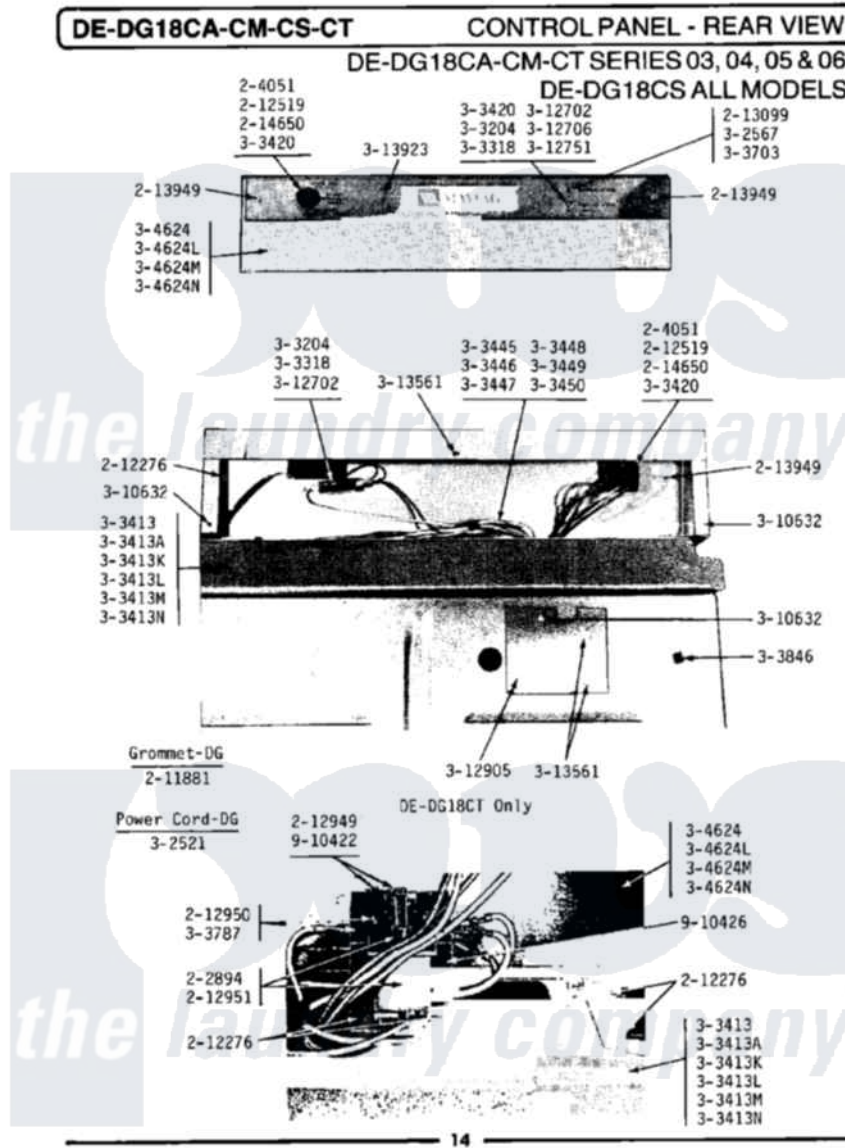

# Maytag LDE18CA 05 - CONTROL PANEL (SERIES 03)

Maytag Commercial Maytag LDE18CA Dryer Parts Parts Diagram 05 - CONTROL PANEL (SERIES 03)  
 Click on the part number to view part

Item	Original Part Number	Replaced By	Status	Part Description
001	204051	<a href="#">22204051</a>		Knob
002	212276	<a href="#">W10116760</a>		Screw
003	<a href="#">212519</a>	<a href="#">488234</a>		Screw 8-32 X 1/4
004	212949	<a href="#">22001866</a>		Screw, Relay
005	212950	<a href="#">M0227520</a>		Screw-Tc No.6-32 X 13/16", Preform SwiTch
006	<a href="#">212951</a>			Screw, No.6-32 X 1/4 Inch
007	<a href="#">213099</a>			Lens For Control Panel
008	<a href="#">213949</a>			Screw, No.8-18 X 5/16 Inch
009	<a href="#">214650</a>			Screw For 2-4051 Knob
010	<a href="#">Y303204</a>			Start Switch With Nuts
011	NLA		Not Available	TOP COVER-WHITE
012	NLA		Not Available	TOP COVER-ALMOND
013	NLA		Not Available	TOP COVER-HARVEST WHEAT
014	Y303420		Not Available	SELECTOR SWITCH
015	NLA		Not Available	MAIN WIRE HARNESS

016	NLA		Not Available	MAIN WIRE HARNESS
017	<a href="#">Y303703</a>			Pilot Light
018	NLA		Not Available	SCREW & WASHER ASSY.
019	NLA		Not Available	CONTROL COVER-WHITE
020	NLA		Not Available	CONTROL COVER-ALMOND
021	NLA		Not Available	CONTROL COVER-HARVEST WHEAT
022	Y310632	<a href="#">1163839</a>		Screw
023	Y311423	<a href="#">489483</a>		Screw 10-32 X 1/2
024	NLA		Not Available	BACK FOR CONTROL PANEL
025	<a href="#">Y312702</a>			Knurled Nut, Start Switch
026	Y312706	<a href="#">422617</a>		Nut
027	<a href="#">312751</a>			Lockwasher, Start Switch
028	Y312905		Not Available	COVER, TERMINAL
029	<a href="#">Y313561</a>			Screw---NA
030	NLA		Not Available	CONTROL PANEL