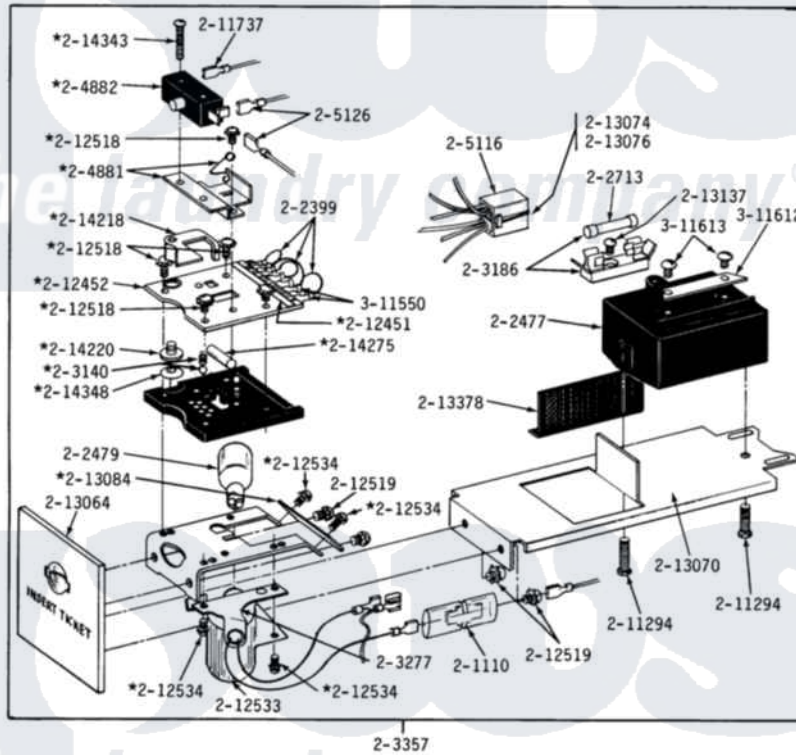

DE-DG18CT CT CONTROL CENTER COMPONENTS

Maytag [Commercial Maytag LDE18CA Dryer Parts](#) Parts Diagram 06 - CA CONTROL CENTER
 Click on the part number to view part

Item	Original Part Number	Replaced By	Status	Part Description
001	Y052740	62739		Nut, Lock
002	NLA		Not Available	MTG. STRAP----NA
003	NLA		Not Available	OUTER CASE-WHITE
004	NLA		Not Available	OUTER CASE-HARVEST WHEAT
005	NLA		Not Available	BUTTON MARKER
006	211251			Screw, Transformer
007	211294	90767		Screw, 8A X 3/8 HeX Washer Head Tapping
008	212276	W10116760		Screw
009	212277			Screw, No.8 X 1/2 Inch
010	NLA		Not Available	ACCESS DOOR FOR TIMER
011	NLA		Not Available	GASKET UNDER CONTROL CENTER
012	NLA		Not Available	KNOB AND DIAL
013	NLA		Not Available	CONTROL CENTER-WHITE
014	Y303222			TIMER RPR