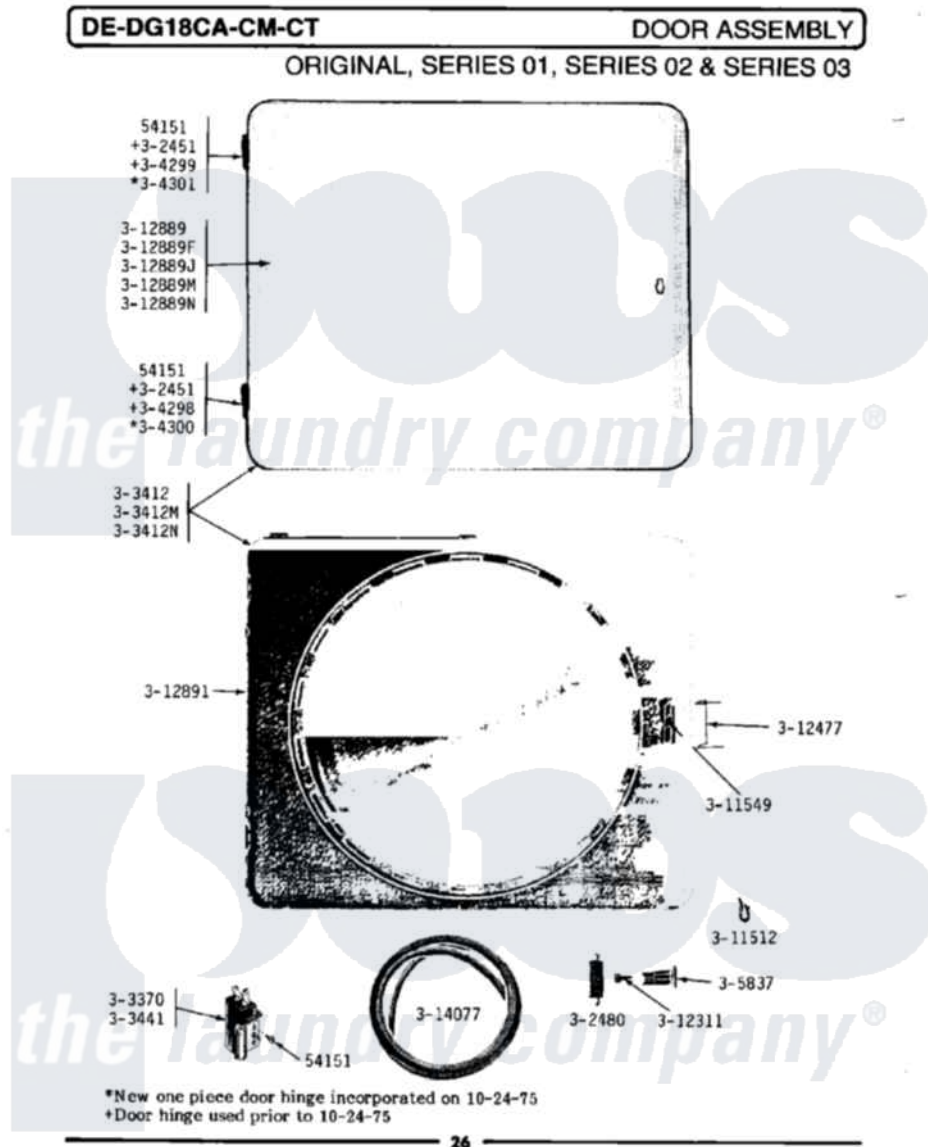

Maytag LDE18CA 07 - D0OR ASSEMBLY

Maytag [Commercial Maytag LDE18CA Dryer Parts](#) Parts Diagram 07 - D0OR ASSEMBLY
 Click on the part number to view part

| Item | Original Part Number | Replaced By | Status | Part Description |
|------|-------------------------|-------------|---------------|-----------------------------|
| 001 | NLA | | Not Available | SCREW, No.4-40 X 1/4 |
| 002 | NLA | | Not Available | HINGE ASSEMBLY---N |
| 003 | NLA | | Not Available | LATCH |
| 004 | Y303370 | | | Door Switch |
| 005 | NLA | | Not Available | DOOR COMPLETE-WHITE |
| 006 | NLA | | Not Available | DOOR COMPLETE-HARVEST WHEAT |
| 007 | Y303441 | | Not Available | DOOR SWITCH |
| 008 | Y304298 | | | Hinge - Lower |
| 009 | NLA | | Not Available | HINGE - UPPER |
| 010 | NLA | | Not Available | HINGE - LOWER |
| 011 | NLA | | Not Available | PANEL COVER |
| 012 | NLA | | Not Available | KNOB AND SCREW |
| 013 | NLA | | Not Available | FASTENER |
| 014 | NLA | | Not Available | WIRE CLIP |
| 015 | NLA | | Not Available | SCREW---NA |
| | | | | MAGNETIC LATCH |

| | | | |
|-----|------------------------|---------------|-----------------------------|
| 016 | NLA | Not Available | MAGNETIC LATCH RETAINER |
| 017 | NLA | Not Available | DOOR PANEL-WHITE |
| 018 | NLA | Not Available | DOOR PANEL-HARVEST WHEAT |
| 019 | Y312891 | Not Available | DOOR LINER - INNER HALF |
| 020 | 314077 | | Door Seal |