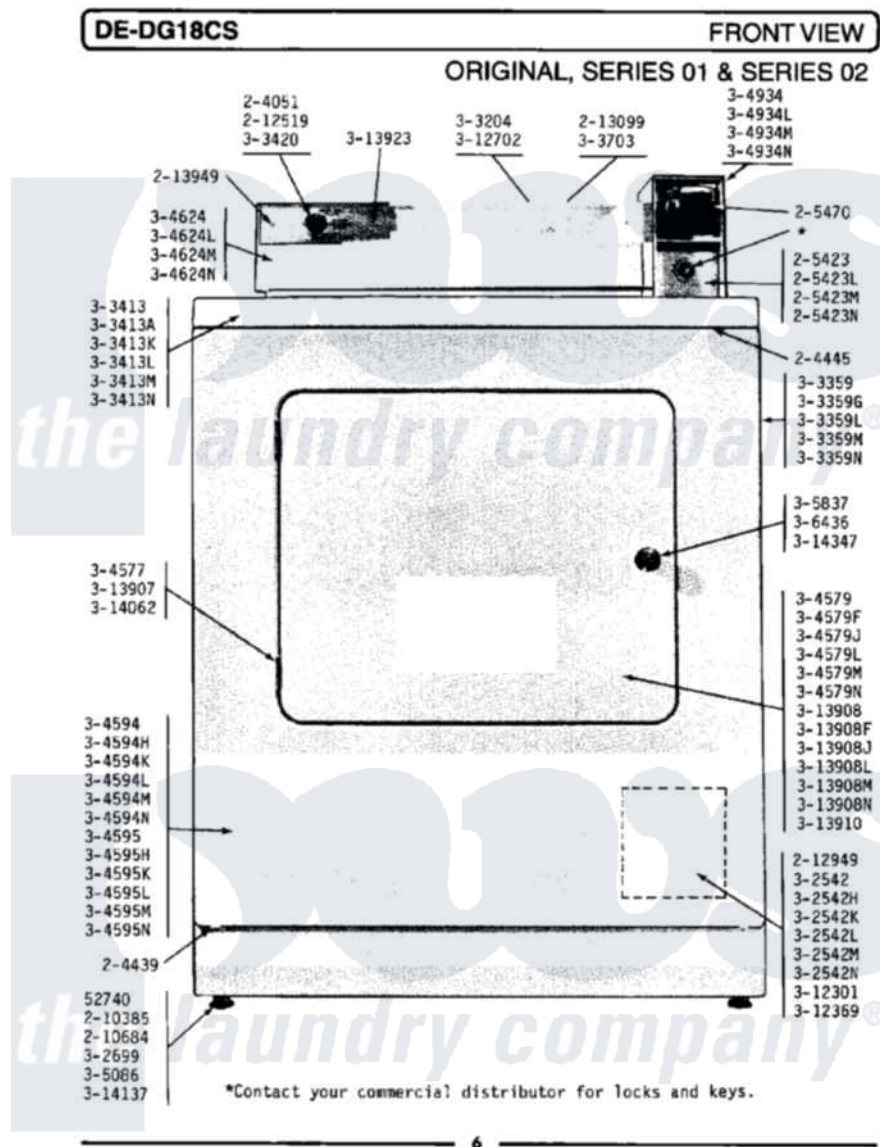

Maytag LDE18CA 08 - FRONT PANEL-REAR VIEW

Maytag Commercial Maytag LDE18CA Dryer Parts Parts Diagram 08 - FRONT PANEL-REAR VIEW
Click on the part number to view part

Item	Original Part Number	Replaced By	Status	Part Description
001	NLA		Not Available	SCREW, No.4-40 X 1/4
002	Y055978			Rubber Adhesive, 2 Oz Tube
003	204439			Screw And Fstner Assembly
004	212982	22001650		Fastener, Spring
005	NLA		Not Available	HINGE ASSEMBLY---N
006	NLA		Not Available	DOOR COMPLETE-WHITE
007	NLA		Not Available	DOOR COMPLETE-HARVEST WHEAT
008	NLA		Not Available	FRONT PANEL-WHITE
009	NLA		Not Available	FRONT PANEL-HARVEST WHEAT
010	Y304298			Hinge - Lower
011	NLA		Not Available	HINGE - UPPER
012	NLA		Not Available	HINGE - LOWER
013	NLA		Not Available	HINGE - UPPER
014	310560	74004005		Screw, 6-32 X 5/16"
015	NLA		Not Available	STRIKE PLATE

016	NLA	Not Available	DOOR PANEL-WHITE
017	NLA	Not Available	DOOR PANEL-HARVEST WHEAT
018	Y312891	Not Available	DOOR LINER - INNER HALF
019	Y313340		LABEL, LINT SCREEN INSTRUCTION
020	Y313927		INSTRUCTION LABEL
021	314077		Door Seal
022	NLA	Not Available	GAS IGNITION LABEL
023	314286		Seal For Front Panel