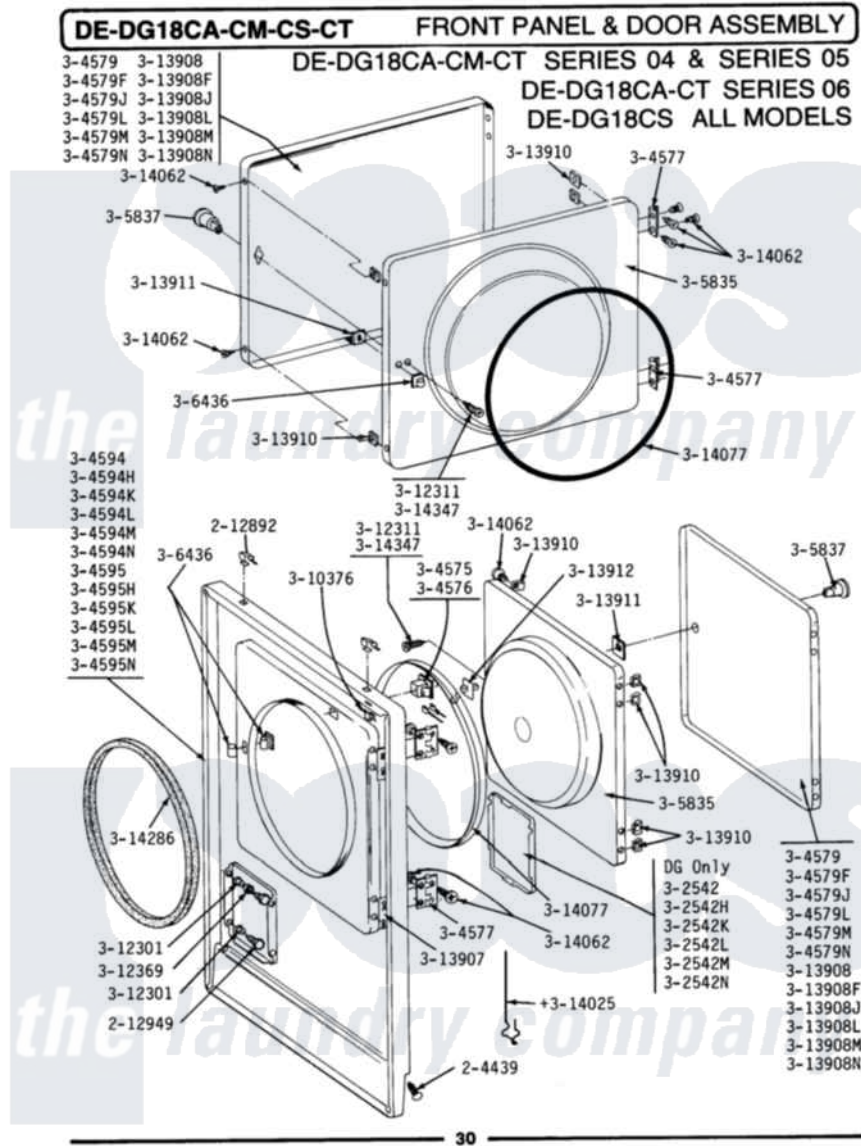

# Maytag LDE18CA 09 - FRONT PANEL & DOOR ASSY (SERIES 04)

Maytag Commercial Maytag LDE18CA Dryer Parts Parts Diagram 09 - FRONT PANEL & DOOR ASSY (SERIES 04)  
 Click on the part number to view part

Item	Original Part Number	Replaced By	Status	Part Description
001	<a href="#">204439</a>			Screw And Fstner Assembly
002	212982	<a href="#">22001650</a>		Fastener, Spring
003	<a href="#">Y304575</a>	<a href="#">W10169313</a>		Switch-Dor
004	Y304577	<a href="#">33001230</a>		Hinge, Door
005	Y304579	<a href="#">Y306668</a>		DOOR (WHT)
006	NLA		Not Available	DOOR-ALMOND
007	NLA		Not Available	DOOR-HARVEST WHEAT
008	NLA		Not Available	FRONT PANEL-WHITE
009	NLA		Not Available	FRONT PANEL-ALMOND
010	NLA		Not Available	FRONT PANEL-HARVEST WHEAT
011	NLA		Not Available	INNER DOOR WITH KNOB & SCRE
012	NLA		Not Available	KNOB AND SCREW
013	<a href="#">306436</a>			Door Latch Kit--W
014	<a href="#">Y310376</a>			Clip, Door Switch Harness
015	NLA		Not Available	SCREW---NA

016	<a href="#">Y313340</a>		LABEL, LINT SCREEN INSTRUCTION
017	<a href="#">Y313907</a>		Fastener, Twin
018	<a href="#">Y313908</a>		DOOR PANEL-WHITE
019	NLA	Not Available	DOOR PANEL-ALMOND
020	NLA	Not Available	DOOR PANEL-HARVEST WHEAT
021	<a href="#">Y313910</a>		Clip, Door Liner To Outer Panel
022	<a href="#">Y313911</a>		Door Strike Retainer
023	<a href="#">Y313927</a>		INSTRUCTION LABEL
024	<a href="#">Y314025</a>		Latch For Access Door
025	<a href="#">Y314062</a>		Screw, Door Hinge And Panel
026	<a href="#">314077</a>		Door Seal
027	NLA	Not Available	GAS IGNITION LABEL
028	<a href="#">314286</a>		Seal For Front Panel
029	NLA	Not Available	SCREW FOR DOOR KNOB---NA